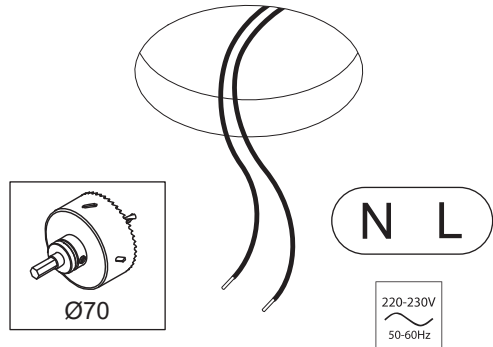

K 77 Adjustable LED RG

140510XX-B1_140511XX-B1_140512XX-B1_140513XX-B1_140514XX-B1_140515XX-B1_140516XX-B1_140517XX-B1_140518XX-B1

install : Twist clockwise
uninstall : Twist counterclockwise

Replace protective shield when broken.
The luminaire shall only be used complete with its protective shield.
Reference number: 1011481