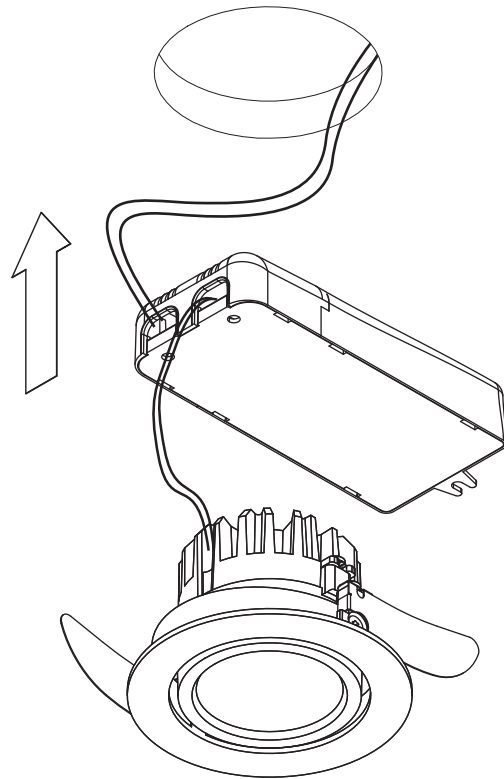

K 77 Adjustable LED RG

140510XX-B1_140511XX-B1_140512XX-B1_140513XX-B1_140514XX-B1_140515XX-B1_140516XX-B1_140517XX-B1_140518XX-B1

install : Twist clockwise
uninstall : Twist counterclockwise

Replace protective shield when broken.
The luminaire shall only be used complete with its protective shield.
Reference number: 1011481