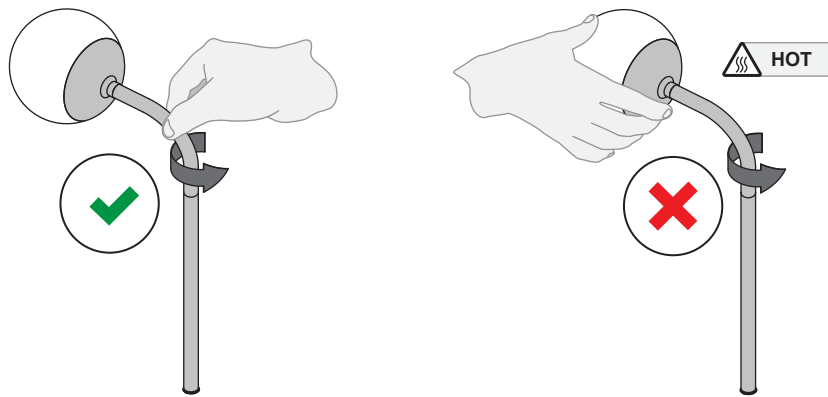

ADJUSTING POSITION

WALL INSTALLATION

Modupoint

! Only point down

Panel mount + Fixation Ring

! Only point vertical while using Panel mount + Fixation Ring

DRIVERS & ACCESSORIES

For latest version of driver matrix and available accessories check www.supermodular.com or connect with your sales contact.