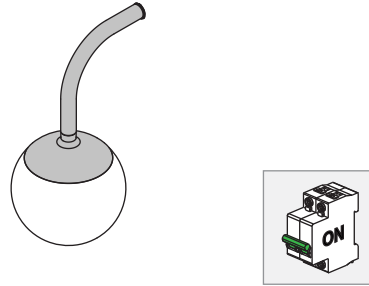

2 POWER INSTALLATION