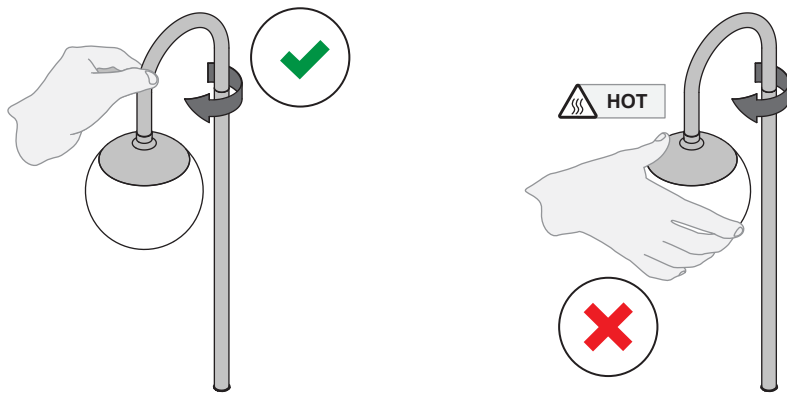

Modupoint LED Stick Surface Curved 180°

132423XX

1 PLUG IN "Modupoint LED Stick Surface Curved"

2 POWER INSTALLATION

NOT INCLUDED

ADJUSTING POSITION

DRIVERS & ACCESSORIES

For latest version of driver matrix and available accessories check www.supermodular.com or connect with your sales contact.