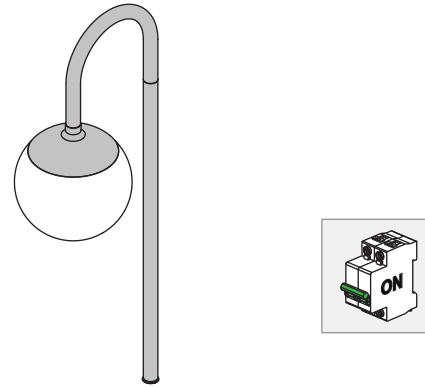

Modupoint LED Stick Surface Curved 180°

132423XX

1 PLUG IN "Modupoint LED Stick Surface Curved"

2 POWER INSTALLATION

NOT INCLUDED

ADJUSTING POSITION

DRIVERS & ACCESSORIES

For latest version of driver matrix and available accessories check www.supermodular.com or connect with your sales contact.