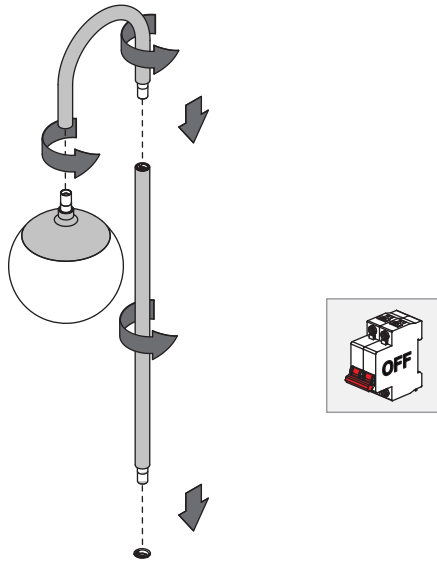

Modupoint LED Stick Surface Curved 180°

132423XX

1 PLUG IN "Modupoint LED Stick Surface Curved"

2 POWER INSTALLATION

NOT INCLUDED

ADJUSTING POSITION

DRIVERS & ACCESSORIES

For latest version of driver matrix and available accessories check www.supermodular.com or connect with your sales contact.