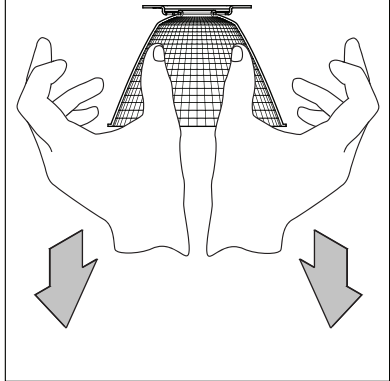

Magnetic reflector ø57 LED warm dim

10218730_10218830_10219030_10219230

INSTALLATION

DEINSTALLATION

Only to be used with :

- 134406XX Semih 61 ceiling LED warm dim Tre dim GI
- 134416XX Semih 61 track LED warm dim Tre dim GI