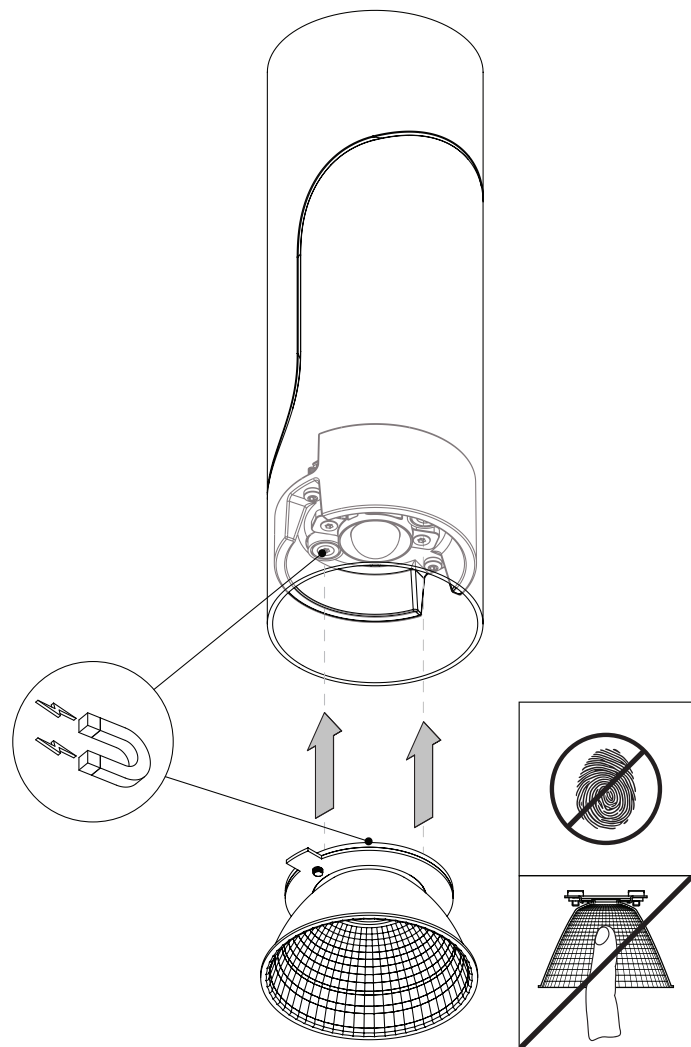

Magnetic reflector ø57 LED warm dim

10218730_10218830_10219030_10219230

INSTALLATION

DEINSTALLATION

Only to be used with :

- 134406XX Semih 61 ceiling LED warm dim Tre dim GI
- 134416XX Semih 61 track LED warm dim Tre dim GI