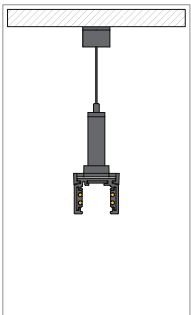

PISTA - SUSPENSION

Suspension Mounted Power Supply 40W
US_134121XX
Suspension Mounted Power Supply 60W
US_134123XX
Suspension Mounted Power Supply 96W
US_134185XX

Suspension Cable (157.5")
US_134114XX

Connect with:
Remote Power Supply 60W
US_13419200
Remote Power Supply 96W
US_13419100

Power Feed Cable (78.7") + Connection Box
US_134115XX

Endplate
US_134110XX

Pista Surface Profile (39.4")
US_134100XX
Pista Surface Profile (78.7")
US_134101XX
Pista Surface Profile (118.1")
US_134102XX

Twin Suspension Cable (157.5")
US_134117XX

Twin Bracket
US_134118XX

Endplate
US_134110XX

Power Feed Left
US_134108XX

Power Feed Right
US_134109XX

GROOVE

GROOVE

Suspension Connection 90° Outside
US_134187XX

Suspension Connection 90° Inside
US_134186XX