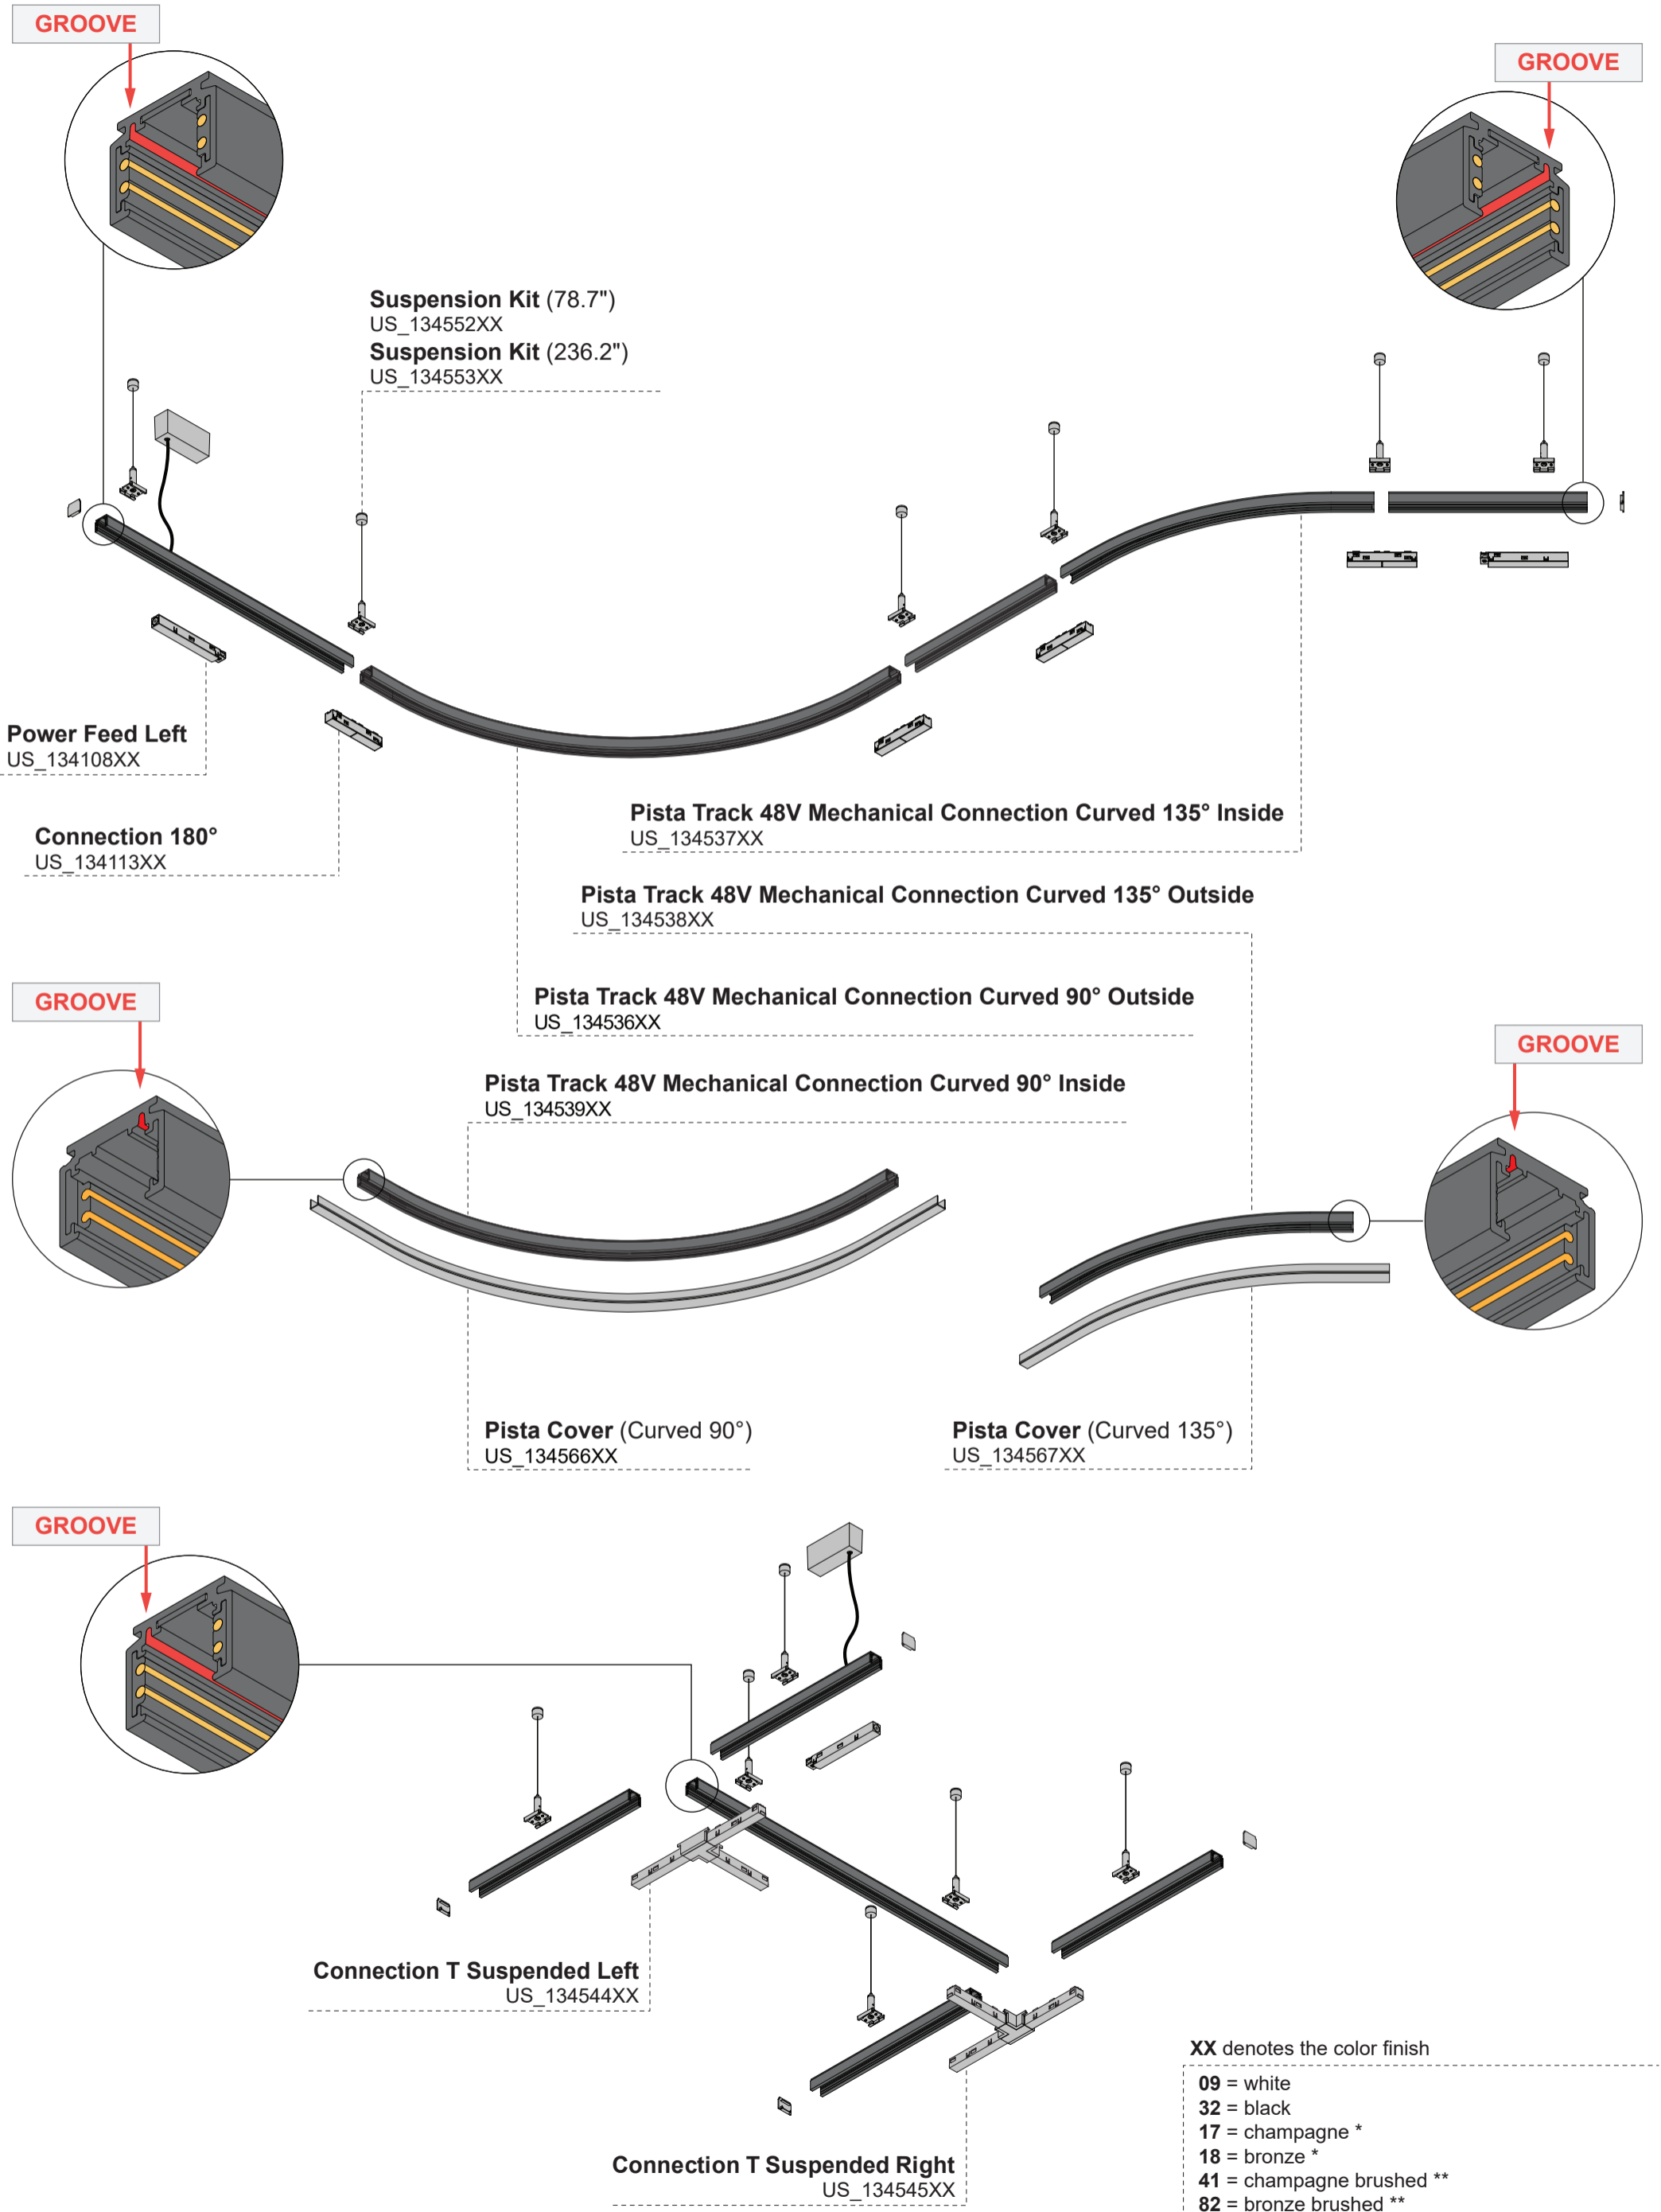

**PISTA TRACK 48V SUSPENDED (1/2)**

**Surface Mounted Power Supply 40W**  
US\_134121XX  
**Surface Mounted Power Supply 60W**  
US\_134123XX  
**Surface Mounted Power Supply 96W**  
US\_134185XX

**Pista Profile (39.4")**  
US\_134100XX  
**Pista Profile (78.7")**  
US\_134101XX  
**Pista Profile (118.1")**  
US\_134102XX

**GROOVE**

**GROOVE**

Connect with:  
**Remote Power Supply 60W**  
US\_13419200  
**Remote Power Supply 96W**  
US\_13419100

**Power Feed Canopy Surface Square**  
US\_110627XX

**Endplate**  
US\_134110XX  
**Endplate (round)**  
US\_134563XX

**GROOVE**

XX denotes the color finish

- 09 = white
- 32 = black
- 17 = champagne \*
- 18 = bronze \*
- 41 = champagne brushed \*\*
- 82 = bronze brushed \*\*

\* only available for endplates

\*\* only available for profile sections (78.7" & 118.1") and mechanical connection \*\*

**PISTA TRACK 48V SUSPENDED (2/2)**

XX denotes the color finish

- 09 = white
- 32 = black
- 17 = champagne \*
- 18 = bronze \*
- 41 = champagne brushed \*\*
- 82 = bronze brushed \*\*

\* only available for endplates  
 \*\* only available for profile sections (78.7" & 118.1") and mechanical connection (90° & 135°)