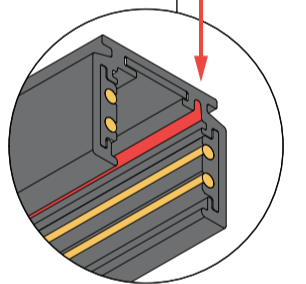

**PISTA TRACK 48V SUSPENDED (1/2)**

**Surface Mounted Power Supply 40W**  
US\_134121XX  
**Surface Mounted Power Supply 60W**  
US\_134123XX  
**Surface Mounted Power Supply 96W**  
US\_134185XX

**Pista Profile (39.4")**  
US\_134100XX  
**Pista Profile (78.7")**  
US\_134101XX  
**Pista Profile (118.1")**  
US\_134102XX

**GROOVE**

**GROOVE**

Connect with:  
**Remote Power Supply 60W**  
US\_13419200  
**Remote Power Supply 96W**  
US\_13419100

**Power Feed Canopy Surface Square**  
US\_110627XX

**Endplate**  
US\_134110XX  
**Endplate (round)**  
US\_134563XX

**GROOVE**

XX denotes the color finish

- 09 = white
- 32 = black
- 17 = champagne \*
- 18 = bronze \*
- 41 = champagne brushed \*\*
- 82 = bronze brushed \*\*

\* only available for endplates

\*\* only available for profile sections (78.7" & 118.1") and mechanical connection \*\*

**PISTA TRACK 48V SUSPENDED (2/2)**

XX denotes the color finish

- 09 = white
- 32 = black
- 17 = champagne \*
- 18 = bronze \*
- 41 = champagne brushed \*\*
- 82 = bronze brushed \*\*

\* only available for endplates  
 \*\* only available for profile sections (78.7" & 118.1") and mechanical connection (90° & 135°)