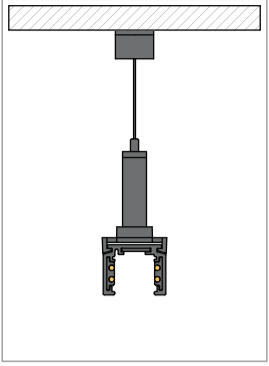

**PISTA TRACK 48V SUSPENDED (1/2)**

**Surface Mounted Power Supply 40W**  
US\_134121XX  
**Surface Mounted Power Supply 60W**  
US\_134123XX  
**Surface Mounted Power Supply 96W**  
US\_134185XX

**Pista Profile (39.4")**  
US\_134100XX  
**Pista Profile (78.7")**  
US\_134101XX  
**Pista Profile (118.1")**  
US\_134102XX

**GROOVE**

**GROOVE**

Connect with:  
**Remote Power Supply 60W**  
US\_13419200  
**Remote Power Supply 96W**  
US\_13419100

**Power Feed Canopy Surface Square**  
US\_110627XX

**Endplate**  
US\_134110XX  
**Endplate (round)**  
US\_134563XX

**GROOVE**

XX denotes the color finish

- 09 = white
- 32 = black
- 17 = champagne \*
- 18 = bronze \*
- 41 = champagne brushed \*\*
- 82 = bronze brushed \*\*

\* only available for endplates

\*\* only available for profile sections (78.7" & 118.1") and mechanical connection \*\*