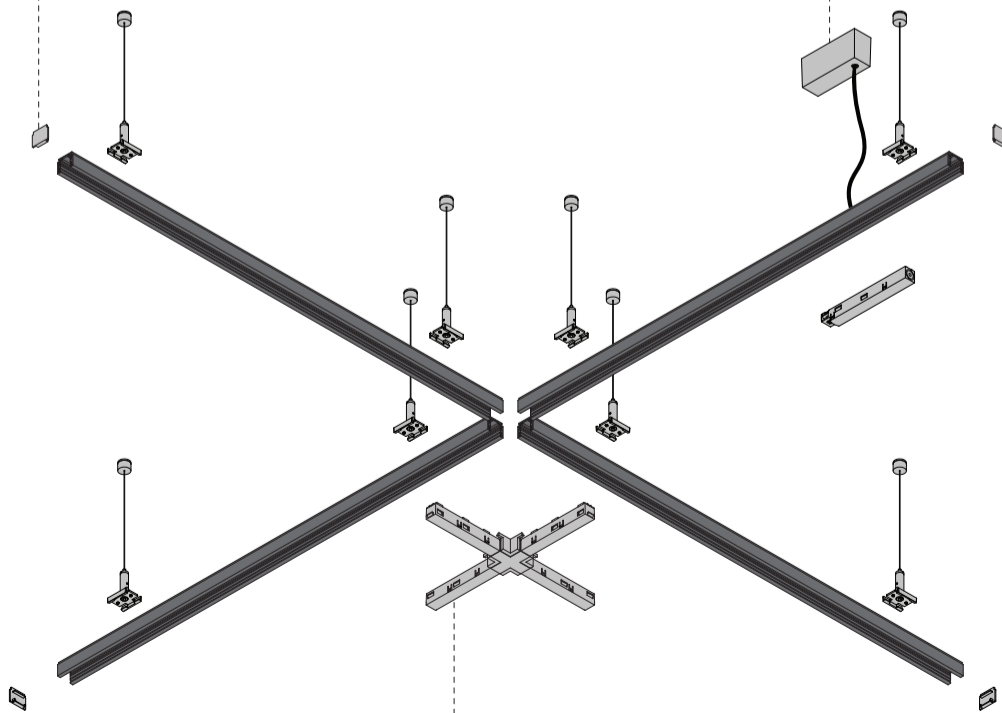

**PISTA TRACK 48V SUSPENDED (1/2)**

**Surface Mounted Power Supply 40W**  
US\_134121XX  
**Surface Mounted Power Supply 60W**  
US\_134123XX  
**Surface Mounted Power Supply 96W**  
US\_134185XX

**Pista Profile (39.4")**  
US\_134100XX  
**Pista Profile (78.7")**  
US\_134101XX  
**Pista Profile (118.1")**  
US\_134102XX

**GROOVE**

**GROOVE**

Connect with:  
**Remote Power Supply 60W**  
US\_13419200  
**Remote Power Supply 96W**  
US\_13419100

**Power Feed Canopy Surface Square**  
US\_110627XX

**Endplate**  
US\_134110XX  
**Endplate (round)**  
US\_134563XX

**GROOVE**

XX denotes the color finish

- 09 = white
- 32 = black
- 17 = champagne \*
- 18 = bronze \*
- 41 = champagne brushed \*\*
- 82 = bronze brushed \*\*

\* only available for endplates

\*\* only available for profile sections (78.7" & 118.1") and mechanical connection \*\*

**PISTA TRACK 48V SUSPENDED (2/2)**

XX denotes the color finish

- 09 = white
- 32 = black
- 17 = champagne \*
- 18 = bronze \*
- 41 = champagne brushed \*\*
- 82 = bronze brushed \*\*

\* only available for endplates  
 \*\* only available for profile sections (78.7" & 118.1") and mechanical connection (90° & 135°)