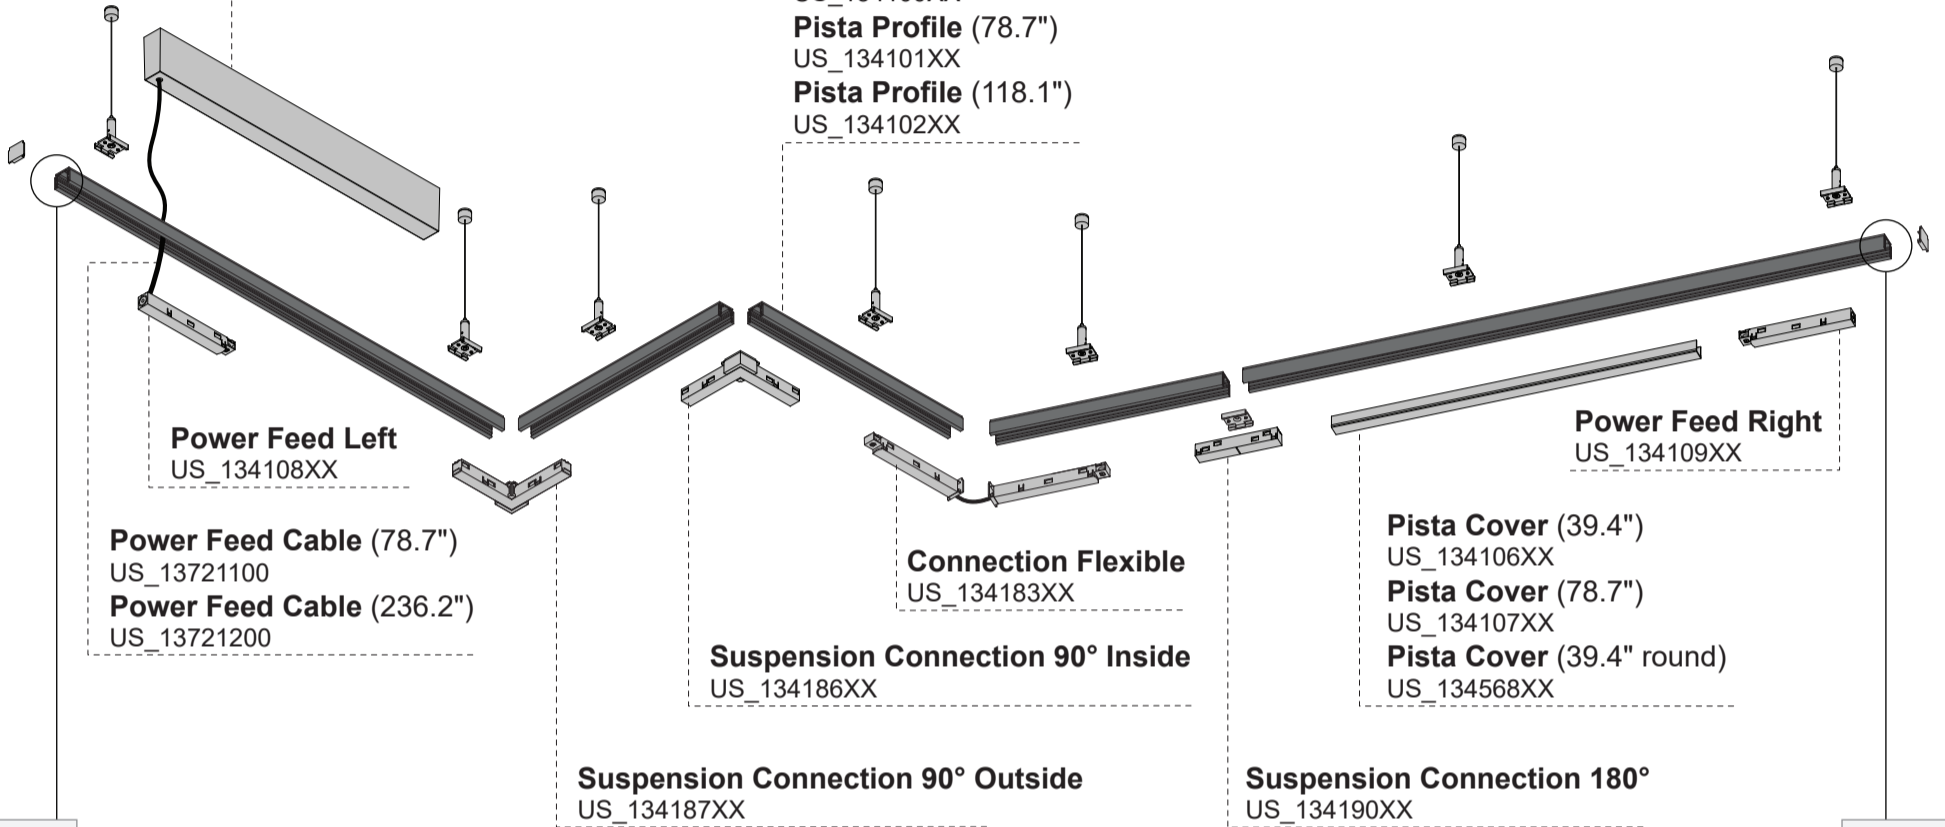

**PISTA TRACK 48V SUSPENDED (1/2)**

**Surface Mounted Power Supply 40W**  
US\_134121XX  
**Surface Mounted Power Supply 60W**  
US\_134123XX  
**Surface Mounted Power Supply 96W**  
US\_134185XX

**Pista Profile (39.4")**  
US\_134100XX  
**Pista Profile (78.7")**  
US\_134101XX  
**Pista Profile (118.1")**  
US\_134102XX

**GROOVE**

**GROOVE**

Connect with:  
**Remote Power Supply 60W**  
US\_13419200  
**Remote Power Supply 96W**  
US\_13419100

**Power Feed Canopy Surface Square**  
US\_110627XX

**Endplate**  
US\_134110XX  
**Endplate (round)**  
US\_134563XX

**GROOVE**

XX denotes the color finish

- 09 = white
- 32 = black
- 17 = champagne \*
- 18 = bronze \*
- 41 = champagne brushed \*\*
- 82 = bronze brushed \*\*

\* only available for endplates

\*\* only available for profile sections (78.7" & 118.1") and mechanical connection \*\*

**PISTA TRACK 48V SUSPENDED (2/2)**

XX denotes the color finish

- 09 = white
- 32 = black
- 17 = champagne \*
- 18 = bronze \*
- 41 = champagne brushed \*\*
- 82 = bronze brushed \*\*

\* only available for endplates  
 \*\* only available for profile sections (78.7" & 118.1") and mechanical connection (90° & 135°)