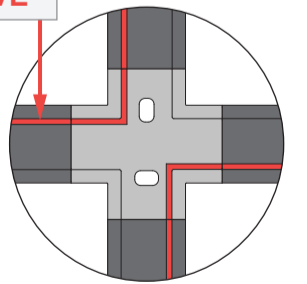

**GROOVE**

**GROOVE**

Connect with:  
**Remote Power Supply 60W**  
US\_13419200  
**Remote Power Supply 96W**  
US\_13419100

**Power Feed Canopy Surface Square**  
US\_110627XX

**Endplate**  
US\_134110XX  
**Endplate (round)**  
US\_134563XX

**GROOVE**

XX denotes the color finish

- 09 = white
- 32 = black
- 17 = champagne \*
- 18 = bronze \*
- 41 = champagne brushed \*\*
- 82 = bronze brushed \*\*

\* only available for endplates

\*\* only available for profile sections (78.7" & 118.1") and mechanical connection \*\*

**PISTA TRACK 48V SUSPENDED (2/2)**

XX denotes the color finish

- 09 = white
- 32 = black
- 17 = champagne \*
- 18 = bronze \*
- 41 = champagne brushed \*\*
- 82 = bronze brushed \*\*

\* only available for endplates  
 \*\* only available for profile sections (78.7" & 118.1") and mechanical connection (90° & 135°)