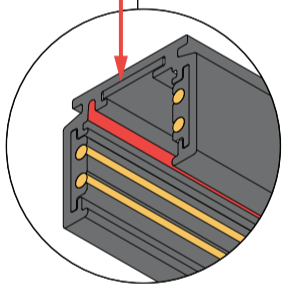

**PISTA TRACK 48V SUSPENDED (1/2)**

**Surface Mounted Power Supply 40W**  
US\_134121XX  
**Surface Mounted Power Supply 60W**  
US\_134123XX  
**Surface Mounted Power Supply 96W**  
US\_134185XX

**Pista Profile (39.4")**  
US\_134100XX  
**Pista Profile (78.7")**  
US\_134101XX  
**Pista Profile (118.1")**  
US\_134102XX

**GROOVE**

**GROOVE**

Connect with:  
**Remote Power Supply 60W**  
US\_13419200  
**Remote Power Supply 96W**  
US\_13419100

**Power Feed Canopy Surface Square**  
US\_110627XX

**Endplate**  
US\_134110XX  
**Endplate (round)**  
US\_134563XX

**GROOVE**

XX denotes the color finish

- 09 = white
- 32 = black
- 17 = champagne \*
- 18 = bronze \*
- 41 = champagne brushed \*\*
- 82 = bronze brushed \*\*

\* only available for endplates

\*\* only available for profile sections (78.7" & 118.1") and mechanical connection \*\*

**PISTA TRACK 48V SUSPENDED (2/2)**

XX denotes the color finish

- 09 = white
- 32 = black
- 17 = champagne \*
- 18 = bronze \*
- 41 = champagne brushed \*\*
- 82 = bronze brushed \*\*

\* only available for endplates  
 \*\* only available for profile sections (78.7" & 118.1") and mechanical connection (90° & 135°)