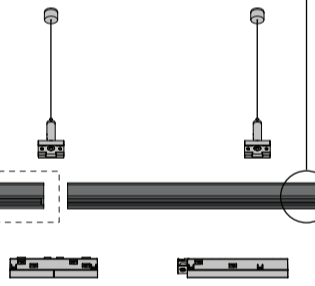

Twin Suspension Cable (157.5")
US_134117XX

Twin Bracket
US_134118XX

Power Feed Left
US_134108XX

Power Feed Right
US_134109XX

GROOVE

Connection Flexible
US_134183XX

Suspension Connection 90° Inside
US_134186XX

Pista Cover (39.4")
US_134106XX
Pista Cover (78.7")
US_134107XX

GROOVE

Suspension Connection 90° Outside
US_134187XX

Suspension Connection 180°
US_134190XX

Connect with:
Remote Power Supply 60W
US_13419200
Remote Power Supply 96W
US_13419100
Power Feed Cable (78.7") + Connection Box
US_134115XX

Suspension Cable (157.5")
US_134114XX

Endplate
US_134110XX

Endplate
US_134110XX

Surface Connection 180°
US_134113XX

Pista Track 48V Mechanical Connection Curved 135° Inside
US_134537XX

Pista Track 48V Mechanical Connection Curved 135° Outside
US_134538XX

Pista Track 48V Mechanical Connection Curved 90° Outside
US_134536XX

Pista Track 48V Mechanical Connection Curved 90° Inside
US_134539XX

GROOVE

GROOVE

XX denotes the color finish

- 09 = white
- 32 = black
- 17 = champagne *
- 18 = bronze *
- 41 = champagne brushed **
- 82 = bronze brushed **