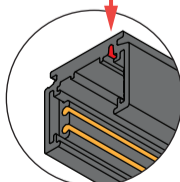

Suspension Cable (157.5")
US_134114XX

Endplate
US_134110XX

Endplate
US_134110XX

Surface Connection 180°
US_134113XX

Pista Track 48V Mechanical Connection Curved 135° Inside
US_134537XX

Pista Track 48V Mechanical Connection Curved 135° Outside
US_134538XX

Pista Track 48V Mechanical Connection Curved 90° Outside
US_134536XX

Pista Track 48V Mechanical Connection Curved 90° Inside
US_134539XX

GROOVE

GROOVE

XX denotes the color finish

- 09 = white
- 32 = black
- 17 = champagne *
- 18 = bronze *
- 41 = champagne brushed **
- 82 = bronze brushed **

* only available for endplates

** only available for profile sections (78.7" & 118.1")