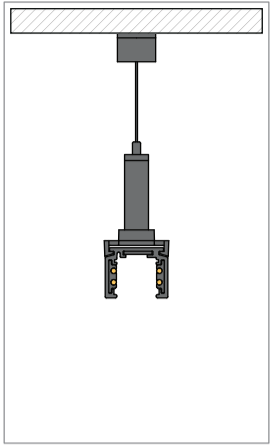

PISTA - SUSPENDED

Suspension Mounted Power Supply 40W
US_134121XX
Suspension Mounted Power Supply 60W
US_134123XX
Suspension Mounted Power Supply 96W
US_134185XX

Pista Surface Profile (39.4")
US_134100XX
Pista Surface Profile (78.7")
US_134101XX
Pista Surface Profile (118.1")
US_134102XX

Twin Suspension Cable (157.5")
US_134117XX

Twin Bracket
US_134118XX

Power Feed Left
US_134108XX

Power Feed Right
US_134109XX

GROOVE

Connection Flexible
US_134183XX

Suspension Connection 90° Inside
US_134186XX

Suspension Cable (157.5")
US_134114XX

Endplate
US_134110XX

Endplate
US_134110XX

Surface Connection 180°
US_134113XX

Pista Track 48V Mechanical Connection Curved 135° Inside
US_134537XX

Pista Track 48V Mechanical Connection Curved 135° Outside
US_134538XX

Pista Track 48V Mechanical Connection Curved 90° Outside
US_134536XX

Pista Track 48V Mechanical Connection Curved 90° Inside
US_134539XX

GROOVE

GROOVE

XX denotes the color finish

- 09 = white
- 32 = black
- 17 = champagne *
- 18 = bronze *
- 41 = champagne brushed **
- 82 = bronze brushed **