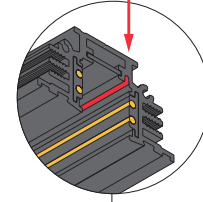

PISTA - RECESSED TRIMLESS

Recessed Connection 90° (black)
US_13453002

Pista Recessed Trimless Profile (black) (39.4")
US_13410302
Pista Recessed Trimless Profile (black) (78.7")
US_13410402
Pista Recessed Trimless Profile (black) (118.1")
US_13410502

GROOVE

Recessed Connection 90° Inside (black)
US_13453102

Connection Flexible
US_134183XX

Recessed Trimless Endplate (black)
US_13411132

Pista Cover (39.4")
US_134106XX
Pista Cover (78.7")
US_134107XX

Power Feed Right
US_134109XX

Connect with:
Remote Power Supply 60W
US_13419200
Remote Power Supply 96W
US_13419100

GROOVE

Recessed Connection 180°
US_134119XX

Recessed Connection 90° Outside (black)
US_13453202

Power Feed Left
US_134108XX