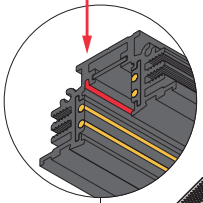

GROOVE

Recessed Connection 90° Inside (black)
US_13453102

Connection Flexible
US_134183XX

Recessed Trimless Endplate (black)
US_13411132

Pista Cover (39.4")
US_134106XX
Pista Cover (78.7")
US_134107XX

Power Feed Right
US_134109XX

Connect with:
Remote Power Supply 60W
US_13419200
Remote Power Supply 96W
US_13419100

GROOVE

Recessed Connection 180°
US_134119XX

Recessed Connection 90° Outside (black)
US_13453202

Power Feed Left
US_134108XX