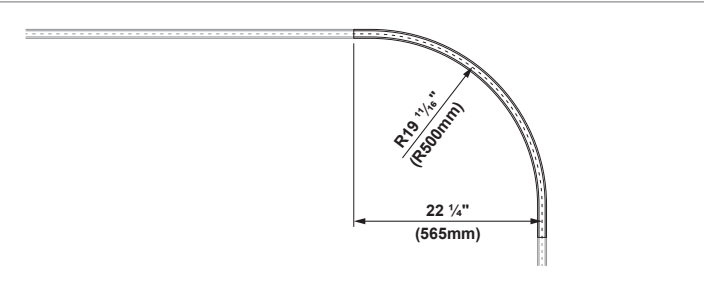

# Pista track 48V mechanical connection curved 90° (surface installation)

US\_134536XX\_US\_134539XX

**ELECTRICAL CONNECTION (NOT INCLUDED)**

**INSIDE CONNECTION**

**OUTSIDE CONNECTION**

**INSTALLATION INSTRUCTION**