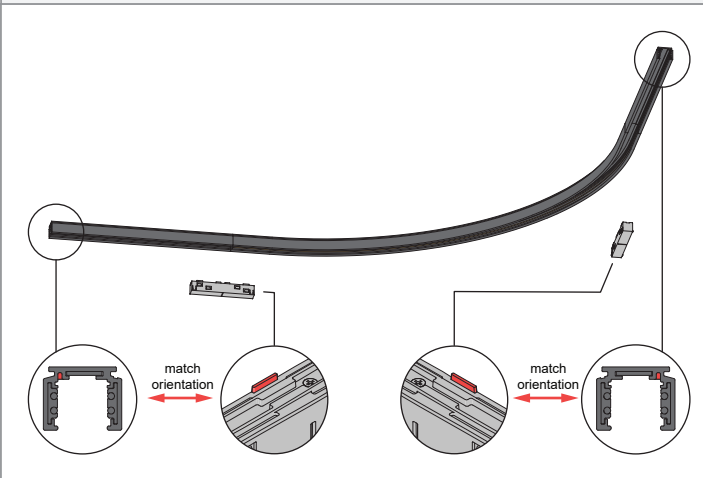

# Pista track 48V mechanical connection curved 90° (surface installation)

US\_134536XX\_US\_134539XX

**ELECTRICAL CONNECTION (NOT INCLUDED)**

**INSIDE CONNECTION**

**OUTSIDE CONNECTION**

**INSTALLATION INSTRUCTION**

- Read all instructions before installing the luminaire.
- Save these instructions and refer to them when additions or changes in the track configuration are made.

**DRY LOCATIONS ONLY**

Do not install this track system in damp or wet locations.

**IMPORTANT SAFETY INSTRUCTIONS**

- Do not install any part of a track system less than 5 feet above the floor.
- Do not install any luminaire closer than 6 inches from any curtain, or similar combustible material.
- Disconnect electrical power before adding to or changing the configuration of the track.
- Do not attempt to energize anything other than lighting track luminaires on the track. To reduce the risk of fire and electric shock, do not attempt to connect power tools, extension cords, appliances, and the like to the track.
- Do not connect a track to more than one branch circuit unless the track is constructed so that it can be used with more than one branch circuit. Check with a qualified electrician. Although the track lighting system may seem to operate acceptably, a dangerous overload of the neutral may occur and result in a risk of fire.

**FOR USE ONLY WITH TRACK SYSTEM MODEL**

Series 9500, manufactured by AAG Stucchi SRL (Modular Lighting Instruments 'Pista').

**TRACK SYSTEM & ACCESSORIES**

For latest version of track system components and available accessories check [www.supermodular.us](http://www.supermodular.us) or connect with your sales contact.