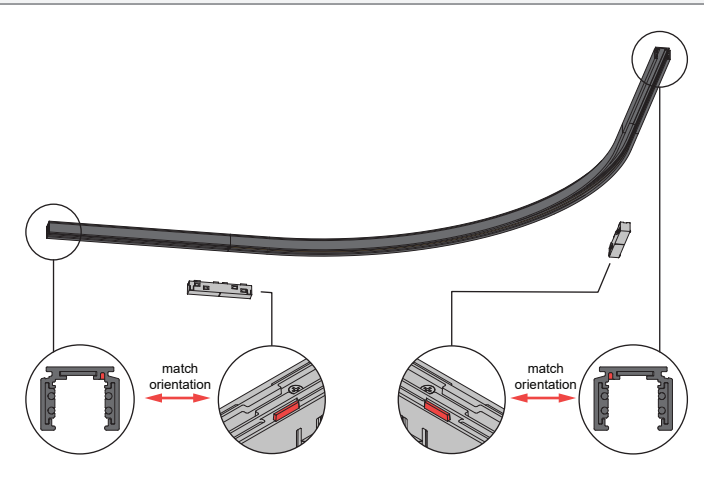

# Pista track 48V mechanical connection curved 90° (surface installation)

US\_134536XX\_US\_134539XX

**ELECTRICAL CONNECTION (NOT INCLUDED)**

**INSIDE CONNECTION**

**OUTSIDE CONNECTION**

**INSTALLATION INSTRUCTION**

- Read all instructions before installing the luminaire.
- Save these instructions and refer to them when additions or changes in the track configuration are made.

**DRY LOCATIONS ONLY**

Do not install this track system in damp or wet locations.

**IMPORTANT SAFETY INSTRUCTIONS**

- Do not install any part of a track system less than 5 feet above the floor.
- Do not install any luminaire closer than 6 inches from any curtain, or similar combustible material.
- Disconnect electrical power before adding to or changing the configuration of the track.
- Do not attempt to energize anything other than lighting track luminaires on the track. To reduce the risk of fire and electric shock, do not attempt to connect power tools, extension cords, appliances, and the like to the track.
- Do not connect a track to more than one branch circuit unless the track is constructed so that it can be used with more than one branch circuit. Check with a qualified electrician. Although the track lighting system may seem to operate acceptably, a dangerous overload of the neutral may occur and result in a risk of fire.

**FOR USE ONLY WITH TRACK SYSTEM MODEL**

Series 9500, manufactured by AAG Stucchi SRL (Modular Lighting Instruments 'Pista').

**TRACK SYSTEM & ACCESSORIES**

For latest version of track system components and available accessories check [www.supermodular.us](http://www.supermodular.us) or connect with your sales contact.