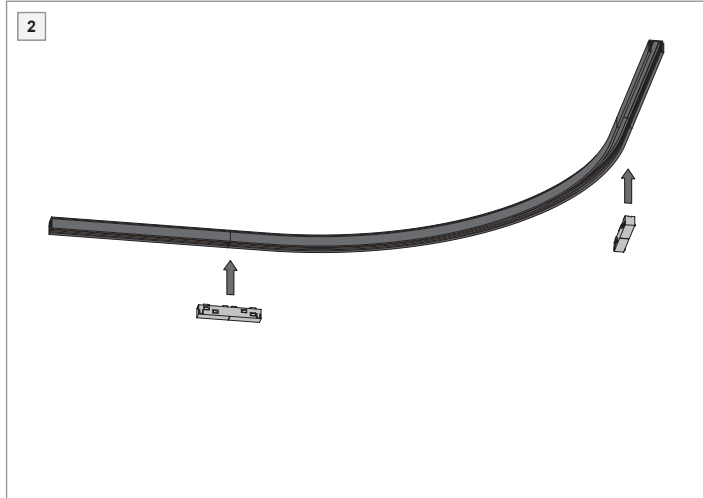

# Pista track 48V mechanical connection curved 90° (surface installation)

US\_134536XX\_US\_134539XX

**ELECTRICAL CONNECTION (NOT INCLUDED)**

**INSIDE CONNECTION**

**OUTSIDE CONNECTION**

**INSTALLATION INSTRUCTION**

- Read all instructions before installing the luminaire.
- Save these instructions and refer to them when additions or changes in the track configuration are made.

**DRY LOCATIONS ONLY**

Do not install this track system in damp or wet locations.

**IMPORTANT SAFETY INSTRUCTIONS**

- Do not install any part of a track system less than 5 feet above the floor.
- Do not install any luminaire closer than 6 inches from any curtain, or similar combustible material.
- Disconnect electrical power before adding to or changing the configuration of the track.
- Do not attempt to energize anything other than lighting track luminaires on the track. To reduce the risk of fire and electric shock, do not attempt to connect power tools, extension cords, appliances, and the like to the track.
- Do not connect a track to more than one branch circuit unless the track is constructed so that it can be used with more than one branch circuit. Check with a qualified electrician. Although the track lighting system may seem to operate acceptably, a dangerous overload of the neutral may occur and result in a risk of fire.