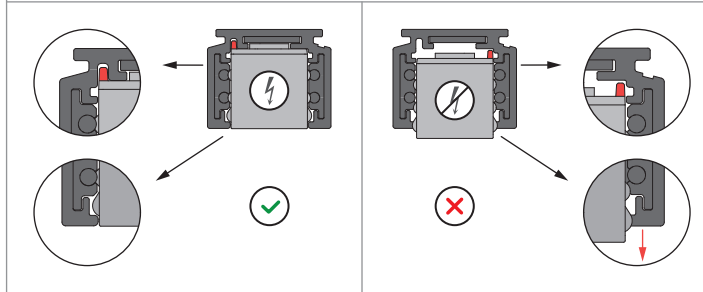

# Pista track 48V mechanical connection curved 90° (surface installation)

US\_134536XX\_US\_134539XX

**ELECTRICAL CONNECTION (NOT INCLUDED)**

**INSIDE CONNECTION**

**OUTSIDE CONNECTION**

**INSTALLATION INSTRUCTION**

- Read all instructions before installing the luminaire.
- Save these instructions and refer to them when additions or changes in the track configuration are made.

**DRY LOCATIONS ONLY**

Do not install this track system in damp or wet locations.

**IMPORTANT SAFETY INSTRUCTIONS**

- Do not install any part of a track system less than 5 feet above the floor.
- Do not install any luminaire closer than 6 inches from any curtain, or similar combustible material.
- Disconnect electrical power before adding to or changing the configuration of the track.
- Do not attempt to energize anything other than lighting track luminaires on the track. To reduce the risk of fire and electric shock, do not attempt to connect power tools, extension cords, appliances, and the like to the track.
- Do not connect a track to more than one branch circuit unless the track is constructed so that it can be used with more than one branch circuit. Check with a qualified electrician. Although the track lighting system may seem to operate acceptably, a dangerous overload of the neutral may occur and result in a risk of fire.