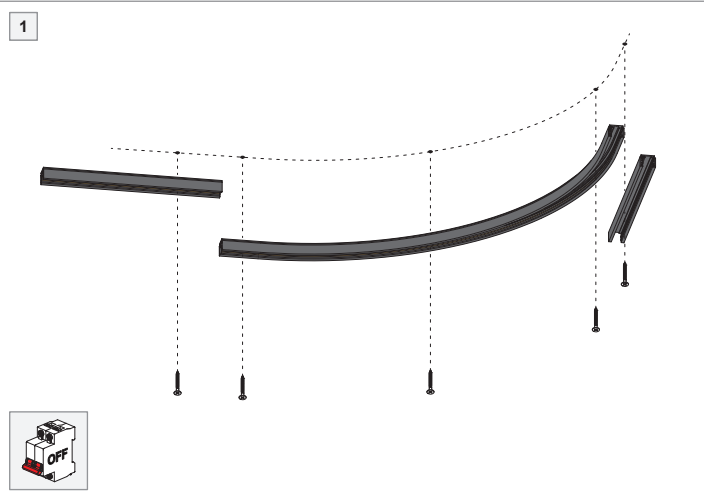

# Pista track 48V mechanical connection curved 90° (surface installation)

US\_134536XX\_US\_134539XX

**ELECTRICAL CONNECTION (NOT INCLUDED)**

**INSIDE CONNECTION**

**OUTSIDE CONNECTION**

**INSTALLATION INSTRUCTION**

- Read all instructions before installing the luminaire.
- Save these instructions and refer to them when additions or changes in the track configuration are made.

**DRY LOCATIONS ONLY**

Do not install this track system in damp or wet locations.

**IMPORTANT SAFETY INSTRUCTIONS**

- Do not install any part of a track system less than 5 feet above the floor.
- Do not install any luminaire closer than 6 inches from any curtain, or similar combustible material.
- Disconnect electrical power before adding to or changing the configuration of the track.
- Do not attempt to energize anything other than lighting track luminaires on the track. To reduce the risk of fire and electric shock, do not attempt to connect power tools, extension cords, appliances, and the like to the track.
- Do not connect a track to more than one branch circuit unless the track is constructed so that it can be used with more than one branch circuit. Check with a qualified electrician. Although the track lighting system may seem to operate acceptably, a dangerous overload of the neutral may occur and result in a risk of fire.