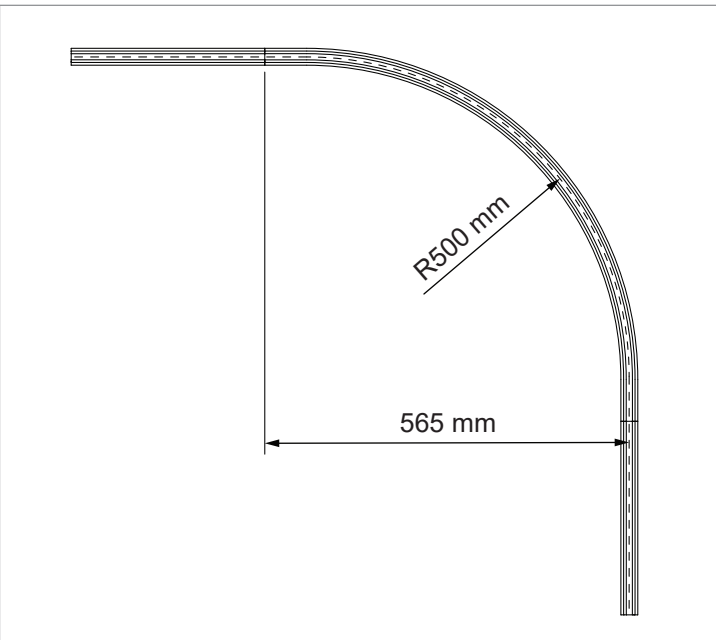

# PISTA TRACK 48V Mechanical Connection Curved 90° inside / outside

134535XX\_134536XX

**1 SURFACE INSTALLATION**

**SCREWS NOT INCLUDED**

max Ø4,5 mm      max Ø8,5 mm

**NOT INCLUDED**  
PISTA TRACK 48V Electrical Surface Connection 180°

134113XX

**2**

**3**

**INSIDE CONNECTION**

match orientation

match orientation

**OUTSIDE CONNECTION**

match orientation