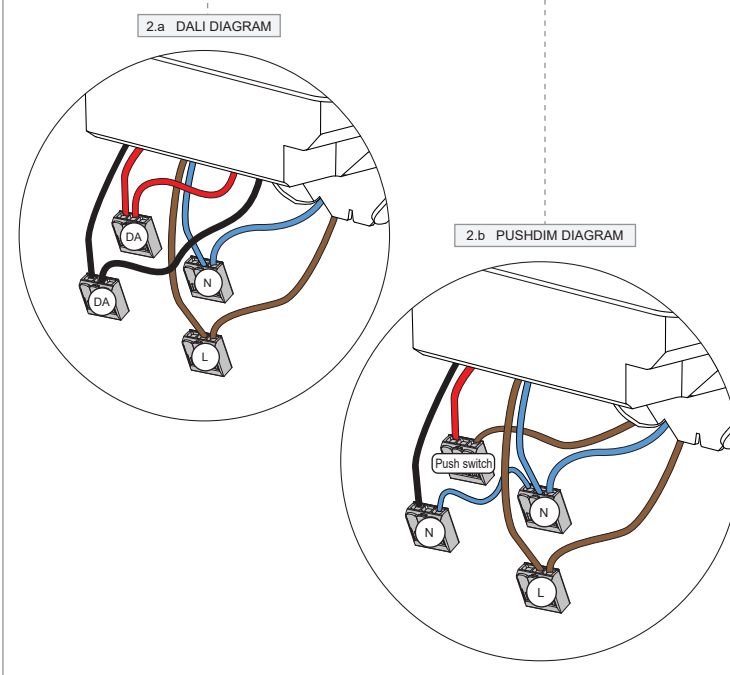

# Impulse Round Wall 1x LED DALI/Push-Dim DI

137702XX\_137703XX

**LIGHT SOURCE - DO NOT TOUCH LED**

Touching the LED can result in permanent damage of the light source. The light source and/or driver contained in this luminaire shall only be replaced by the manufacturer or his service agent or a similar qualified person.

**PREVENTING ELECTROSTATIC DAMAGE**

A discharge of static electricity may damage sensitive components. Therefore do not touch the LED nor the stripped parts of the wires with bare hands. Always be properly insulated by using ESD gloves.