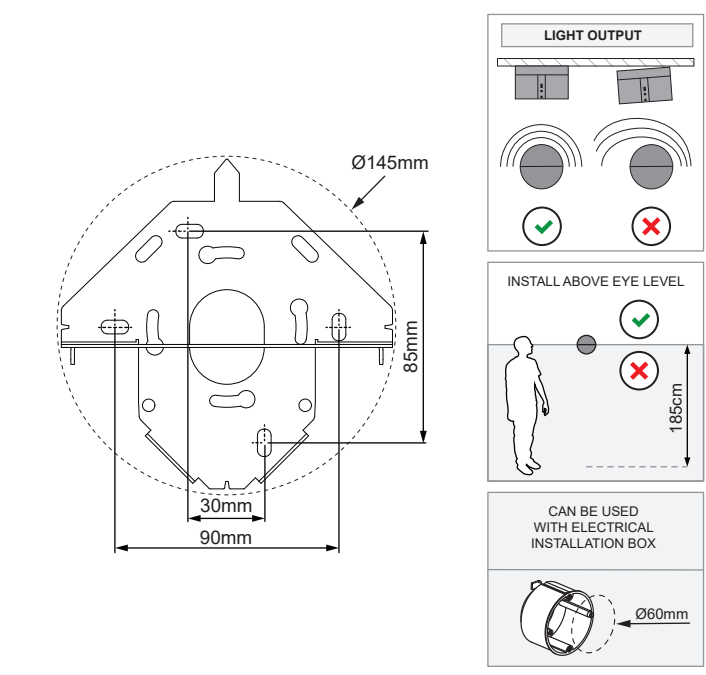

# Impulse Round Wall 1x LED DALI/Push-Dim DI

137702XX\_137703XX

**LIGHT SOURCE - DO NOT TOUCH LED**

Touching the LED can result in permanent damage of the light source. The light source and/or driver contained in this luminaire shall only be replaced by the manufacturer or his service agent or a similar qualified person.