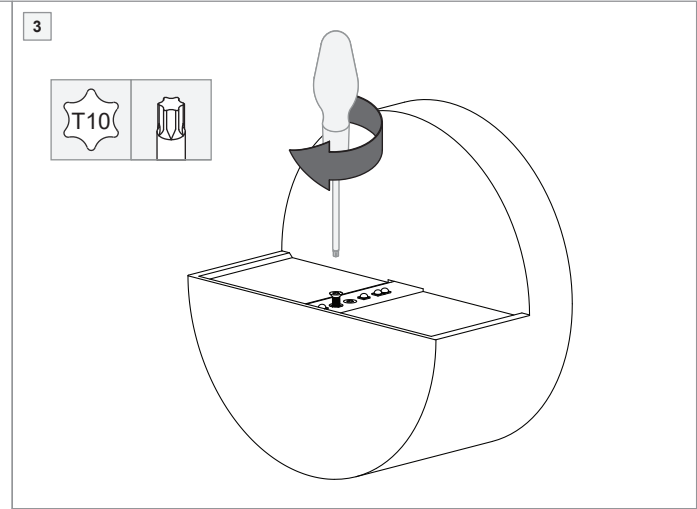

# Impulse Round Wall 1x LED DALI/Push-Dim DI

137702XX\_137703XX

**LIGHT SOURCE - DO NOT TOUCH LED**

Touching the LED can result in permanent damage of the light source. The light source and/or driver contained in this luminaire shall only be replaced by the manufacturer or his service agent or a similar qualified person.

**PREVENTING ELECTROSTATIC DAMAGE**

A discharge of static electricity may damage sensitive components. Therefore do not touch the LED nor the stripped parts of the wires with bare hands. Always be properly insulated by using ESD gloves.