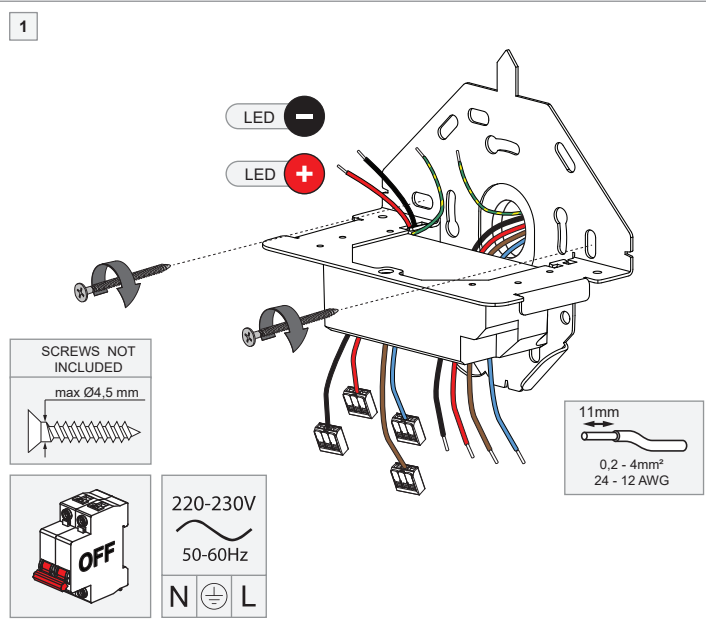

# Impulse Round Wall 1x LED DALI/Push-Dim DI

137702XX\_137703XX

**LIGHT SOURCE - DO NOT TOUCH LED**

Touching the LED can result in permanent damage of the light source. The light source and/or driver contained in this luminaire shall only be replaced by the manufacturer or his service agent or a similar qualified person.

**PREVENTING ELECTROSTATIC DAMAGE**

A discharge of static electricity may damage sensitive components. Therefore do not touch the LED nor the stripped parts of the wires with bare hands. Always be properly insulated by using ESD gloves.