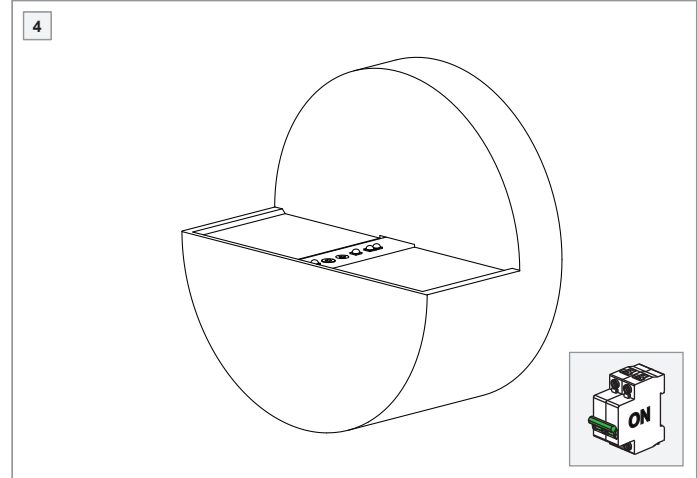

# Impulse Round Wall 1x LED DALI/Push-Dim DI

137702XX\_137703XX

**LIGHT SOURCE - DO NOT TOUCH LED**

Touching the LED can result in permanent damage of the light source. The light source and/or driver contained in this luminaire shall only be replaced by the manufacturer or his service agent or a similar qualified person.

**PREVENTING ELECTROSTATIC DAMAGE**

A discharge of static electricity may damage sensitive components. Therefore do not touch the LED nor the stripped parts of the wires with bare hands. Always be properly insulated by using ESD gloves.