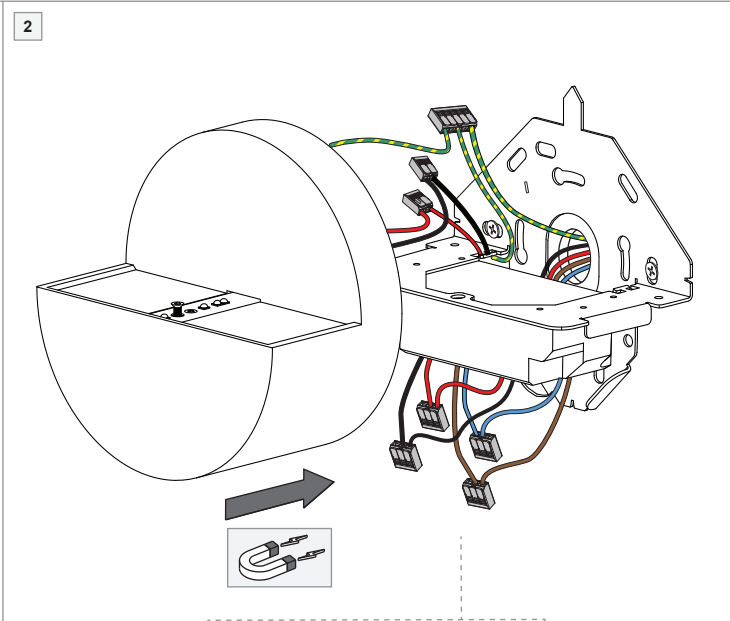

# Impulse Round Wall 1x LED DALI/Push-Dim DI

137702XX\_137703XX

**LIGHT SOURCE - DO NOT TOUCH LED**

Touching the LED can result in permanent damage of the light source. The light source and/or driver contained in this luminaire shall only be replaced by the manufacturer or his service agent or a similar qualified person.

**PREVENTING ELECTROSTATIC DAMAGE**

A discharge of static electricity may damage sensitive components. Therefore do not touch the LED nor the stripped parts of the wires with bare hands. Always be properly insulated by using ESD gloves.