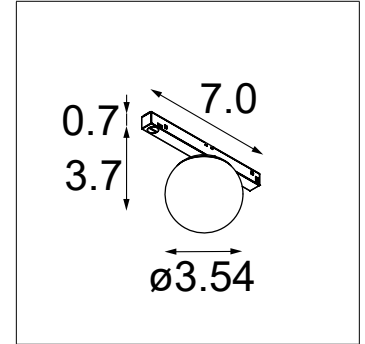

Luminaire Specifications

- For use with Pista 48V track systems
- Body material: aluminum
- Body finish: powder coat
- Glass material: 3-layer hand blown glass
- Upon insertion, fixtures lock into the track
- Fixtures can be moved in the track by sliding
- Fixtures can be unlocked / removed from the track with a flathead screwdriver

Gamin Track 48V 3.5 1x

Finish Information

Black Structure (BLS)
Powder Coat (Matte)

White Structure (WHS)
Powder Coat (Matte)

Pista Track Compatibility

	Surface Track Suspended Track	Suspended Up / Down Track		Recessed Flanged Track	Recessed Trimless Track
		Up Portion	Down Portion		
Gamin Track 48V 3.5 1x	Ⓜ		Ⓜ	Ⓜ	Ⓜ

See separate track datasheets for track information and accessories

Ordering Information

GAMIN-T48-3.5-1X			DY		
GAMIN-T48-3.5-1X	Gamin Track 48V 3.5	27 2700K	DY Dry Location	0101 0-10V	BLS Black Structure
		30 3000K		D DALI	WHS White Structure
		35 3500K			
		WD Warm Dim 3000K - 1800K