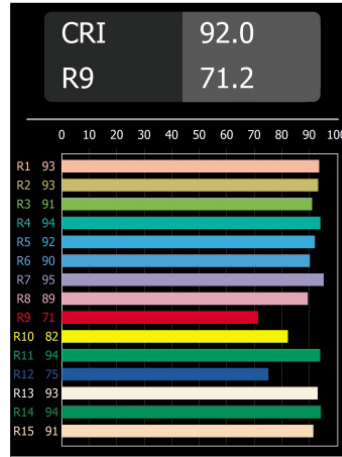

Performance Specifications (per luminaire)

	Fixed CCT	Warm Dim
Weight	0.62lbs	0.62lbs
Location	dry	dry
CRI*	92, R9: 71	95, R9: 88
Lifetime	L80 B20 @ 50.000 hrs	L80 B20 @ 50.000 hrs
UGR	see website	see website

Electrical (typical)

Lamp Units	Dim Type	Input Voltage	Connected Load	Dim Level***
1x Fixed CCT	0-10V	48VDC	8.5W	1%
1x Fixed CCT	DALI**	48VDC	8.5W	1%
1x Warm Dim	0-10V	48VDC	8.0W	1%
1x Warm Dim	DALI**	48VDC	8.0W	1%

* CRI & TM-30 Value for 3000K

** Compatible with Casambi Wireless Pista Module. See track datasheets for more details

*** Consult the factory for dimmer compatibility

For photometric files see website or contact factory.

Output Specifications (per head)

Reference Delivered Lumens	CCT	Finish
702 (ref. 3000K, WHS)	2700K (0.96) 3000K (1.00) 3500K (1.07)	BLS (0.87) WHS (1.00)
365 (ref. 3000K-1800K, WHS)	3000K - 1800K (1.00)	BLS (0.98) WHS (1.00)

Multipliers are indicated between brackets: ( )

Example calculation, to determine typical output for 2700K, Black Structure: 702 x (0.96) x (0.87) = 586 lumens

Listings and Certifications

- Classified: cULus
- Dry locations

Warranty

- Visit <https://www.supermodular.com/en-us/warranty>