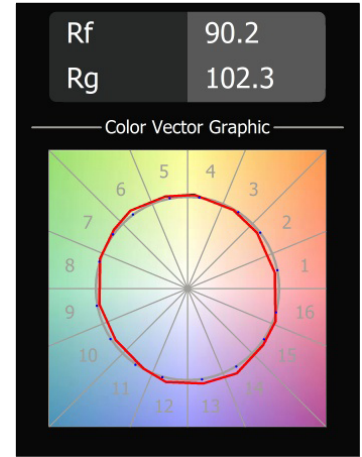

Performance Specifications (per luminaire)

	Fixed CCT	Warm Dim
Weight	0.62lbs	0.62lbs
Location	dry	dry
CRI*	92, R9: 71	95, R9: 88
Lifetime	L80 B20 @ 50.000 hrs	L80 B20 @ 50.000 hrs
UGR	see website	see website

Electrical (typical)

Lamp Units	Dim Type	Input Voltage	Connected Load	Dim Level***
1x Fixed CCT	0-10V	48VDC	8.5W	1%
1x Fixed CCT	DALI**	48VDC	8.5W	1%
1x Warm Dim	0-10V	48VDC	8.0W	1%
1x Warm Dim	DALI**	48VDC	8.0W	1%

* CRI & TM-30 Value for 3000K

** Compatible with Casambi Wireless Pista Module. See track datasheets for more details

*** Consult the factory for dimmer compatibility

For photometric files see website or contact factory.

Output Specifications (per head)

Reference Delivered Lumens	CCT	Finish
702 (ref. 3000K, WHS)	2700K (0.96) 3000K (1.00) 3500K (1.07)	BLS (0.87) WHS (1.00)
365 (ref. 3000K-1800K, WHS)	3000K - 1800K (1.00)	BLS (0.98) WHS (1.00)

Multipliers are indicated between brackets: ( )

Example calculation, to determine typical output for 2700K, Black Structure: 702 x (0.96) x (0.87) = 586 lumens

Listings and Certifications

- Classified: cULus
- Dry locations

Warranty

- Visit <https://www.supermodular.com/en-us/warranty>