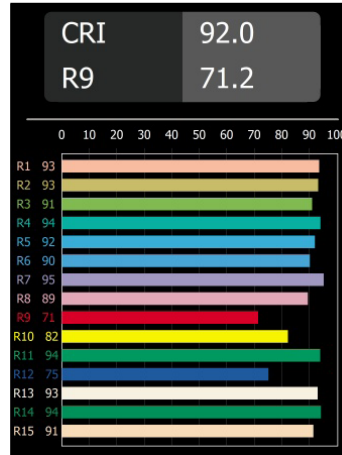

Performance Specifications (per luminaire)

	Fixed CCT	Warm Dim
Weight	0.62lbs	0.62lbs
Location	dry	dry
CRI*	92, R9: 71	95, R9: 88
Lifetime	L80 B20 @ 50.000 hrs	L80 B20 @ 50.000 hrs
UGR	see website	see website

Electrical (typical)

Lamp Units	Dim Type	Input Voltage	Connected Load	Dim Level***
1X Fixed CCT	0-10V	48VDC	8.5W	1%
1X Fixed CCT	DALI**	48VDC	8.5W	1%
1X Warm Dim	0-10V	48VDC	8.0W	1%
1X Warm Dim	DALI**	48VDC	8.0W	1%

* CRI & TM-30 Value for 3000K

** Compatible with Casambi Wireless Pista Module. See track datasheets for more details

*** Consult the factory for dimmer compatibility

For photometric files see website or contact factory.

Output Specifications (per head)

Reference Delivered Lumens	CCT	Finish
702 (ref. 3000K, WHS)	2700K (0.96) 3000K (1.00) 3500K (1.07)	BLS (0.87) WHS (1.00)
365 (ref. 3000K-1800K, WHS)	3000K - 1800K (1.00)	BLS (0.98) WHS (1.00)

Multipliers are indicated between brackets: ( )

Example calculation, to determine typical output for 2700K, Black Structure: 702 x (0.96) x (0.87) = 586 lumens

Listings and Certifications

- Classified: cULus
- Dry locations

Warranty

- Visit <https://www.supermodular.com/warranty>