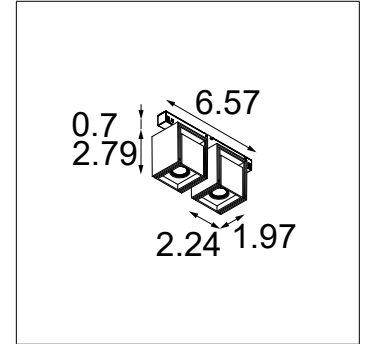

Rektor Track 48V Adjustable 2.2X2.0 2x

Pista Track Compatibility

	Surface Track Suspended Track	Suspended Up / Down Track		Recessed Flanged Track	Recessed Trimless Track
		Up Portion	Down Portion		
Rektor Track 48V Adjustable 2.2X2.0 1x	Ⓜ		Ⓜ	Ⓜ	Ⓜ
Rektor Track 48V Adjustable 2.2X2.0 2x	Ⓜ		Ⓜ	Ⓜ	Ⓜ

See separate track datasheets for track information and accessories

Ordering Information

REKTO-T48-A-2X2					DY		
Rektor Track 48V Adjustable 2.2x2.0	1X 1 Lamp	FG Frosted Glass⁽¹⁾	27 2700K	F Flood (42°)^{(3) (4)}	DY Dry Location	0101 0-10V	BLS Black Structure
	2X 2 Lamp	MG Microprismatic Glass	30 3000K	M Medium (28°)		D DALI	WHS White Structure
			35 3500K				
			WD Warm Dim 3000K - 1800K⁽²⁾				

⁽¹⁾ Frosted Glass can only be combined with a Flood beam angle

⁽²⁾ Warm Dim can only be combined with a Flood beam angle

⁽³⁾ Microprismatic Glass Warm Dim version: 44°

⁽⁴⁾ Frosted Glass version / Frosted Glass Warm Dim version: 50°