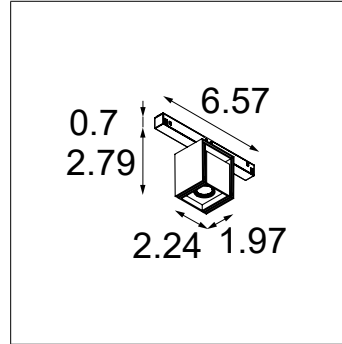

Rektor Track 48V Adjustable 2.2X2.0

Luminaire Specifications

- For use with Pista 48V track systems
- Aperture: 1"
- Body material: aluminum
- Body finish: powder coat
- Upon insertion, fixtures attach magnetically to the track
- Fixtures can be moved in the track by sliding
- Force to remove from track: 13.5lbs

Finish Information

Rektor Track 48V Adjustable 2.2X2.0 1x