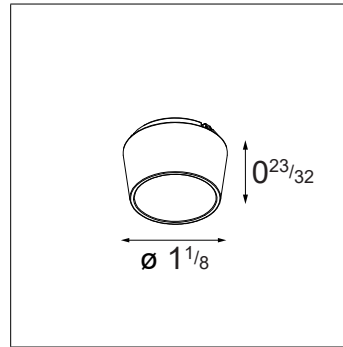

Optical Accessories Specifications

- Accessories are optional
- Accessories can be installed / changed in the field
- Consult website for photometric performance

Crossblade Louver Ø1.0"

Honeycomb Louver Ø1.0"

Snoot Ø1.0"

Finish Information

Black (BL)
 PBT (Matte)

Ordering Information

O	-		-	1.0	-	BL
O	-		-	1.0	-	BL

O	Optical	CB	Crossblade Louver	1.0	Ø1.0"	BL	Black
		HC	Honeycomb Louver				
		SN	Snoot				

Rektor Track 48V Adjustable 2.2X2.0

Performance Specifications (per luminaire)

	Fixed CCT	Warm Dim
Weight (1x version)	0.61lbs	0.61lbs
Weight (2x version)	1.10lbs	1.10lbs
Adjustability	360° x 110°	360° x 110°
Location	dry	dry
CRI*	92, R9: 72	95, R9: 88
Lifetime	L80 B20 @ 50,000 hrs	L80 B20 @ 50,000 hrs
UGR	see website	see website