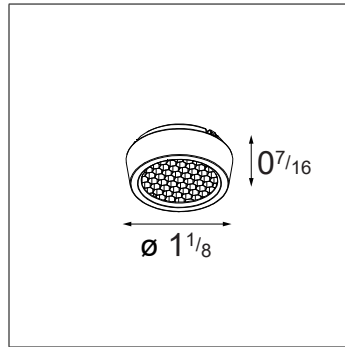

	Surface Track Suspended Track	Suspended Up / Down Track		Recessed Flanged Track	Recessed Trimless Track
		Up Portion	Down Portion		
Rektor Track 48V Adjustable 2.2X2.0 1x	Ⓜ		Ⓜ	Ⓜ	Ⓜ
Rektor Track 48V Adjustable 2.2X2.0 2x	Ⓜ		Ⓜ	Ⓜ	Ⓜ

⁽¹⁾ Frosted Glass can only be combined with a Flood beam angle

⁽²⁾ Warm Dim can only be combined with a Flood beam angle

⁽³⁾ Microprismatic Glass Warm Dim version: 44°

⁽⁴⁾ Frosted Glass version / Frosted Glass Warm Dim version: 50°

Optical Accessories Specifications

- Accessories are optional
- Accessories can be installed / changed in the field
- Consult website for photometric performance

Crossblade Louver Ø1.0"

Honeycomb Louver Ø1.0"

Snoot Ø1.0"

Finish Information

Black (BL)
 PBT (Matte)

Ordering Information

O	-		-	1.0	-	BL
O	-		-	1.0	-	BL

O	Optical	CB	Crossblade Louver	1.0	Ø1.0"	BL	Black
		HC	Honeycomb Louver				
		SN	Snoot				

Rektor Track 48V Adjustable 2.2X2.0