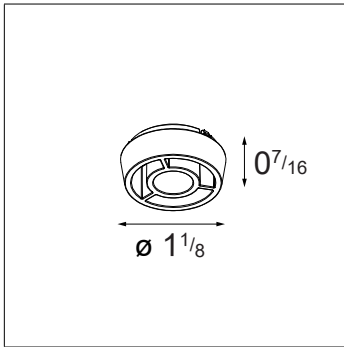

⁽¹⁾ Frosted Glass can only be combined with a Flood beam angle

⁽²⁾ Warm Dim can only be combined with a Flood beam angle

⁽³⁾ Microprismatic Glass Warm Dim version: 44°

⁽⁴⁾ Frosted Glass version / Frosted Glass Warm Dim version: 50°

Optical Accessories Specifications

- Accessories are optional
- Accessories can be installed / changed in the field
- Consult website for photometric performance

Crossblade Louver Ø1.0"

Honeycomb Louver Ø1.0"

Snoot Ø1.0"

Finish Information

Black (BL)
 PBT (Matte)

Ordering Information

O	-		-	1.0	-	BL
O	-		-	1.0	-	BL

O	Optical	CB	Crossblade Louver	1.0	Ø1.0"	BL	Black
		HC	Honeycomb Louver				
		SN	Snoot				

Rektor Track 48V Adjustable 2.2X2.0

Performance Specifications (per luminaire)

	Fixed CCT	Warm Dim
Weight (1x version)	0.61lbs	0.61lbs
Weight (2x version)	1.10lbs	1.10lbs
Adjustability	360° x 110°	360° x 110°
Location	dry	dry
CRI*	92, R9: 72	95, R9: 88
Lifetime	L80 B20 @ 50,000 hrs	L80 B20 @ 50,000 hrs
UGR	see website	see website