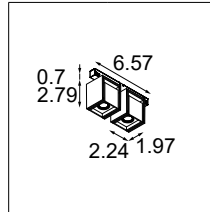

How to Specify (example)

1. Select Lamp / Body → Page 2

Example: **REKTO-T48-A-2X2-2X-MG-30M-DY-0101-WHS**
 Rektor Track 48V Adjustable 2.2X2.0, 2 lamp version, microprismatic glass, 3000K medium, dry rated, 0-10V, white structure