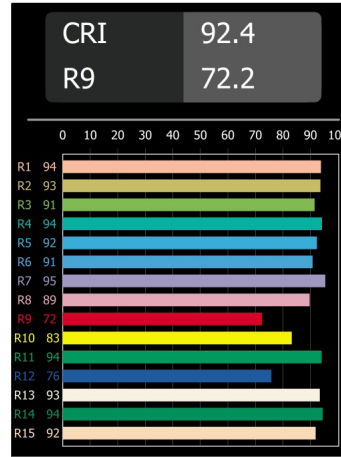

Rektor Track 48V Adjustable 2.2X2.0

Performance Specifications (per luminaire)

	Fixed CCT	Warm Dim
Weight (1x version)	0.61lbs	0.61lbs
Weight (2x version)	1.10lbs	1.10lbs
Adjustability	360° x 110°	360° x 110°
Location	dry	dry
CRI*	92, R9: 72	95, R9: 88
Lifetime	L80 B20 @ 50,000 hrs	L80 B20 @ 50,000 hrs
UGR	see website	see website

Electrical (typical)

Lamp Units	Dim Type	Input Voltage	Connected Load	Dim Level***
1x Fixed CCT	0-10V	48VDC	7.0W	1%
1x Fixed CCT	DALI**	48VDC	7.0W	1%
1x Warm Dim	0-10V	48VDC	7.0W	1%
1x Warm Dim	DALI**	48VDC	7.0W	1%
2x Fixed CCT	0-10V	48VDC	13.0W	1%
2x Fixed CCT	DALI**	48VDC	13.0W	1%
2x Warm Dim	0-10V	48VDC	13.0W	1%
2x Warm Dim	DALI**	48VDC	13.0W	1%

* CRI & TM-30 Value for 3000K

** Compatible with Casambi Wireless Pista Module. See track datasheets for more details

*** Consult the factory for dimmer compatibility

For photometric files see website or contact factory.

Output Specifications (per head)

Reference Delivered Lumens	CCT	Optic	Finish
561 (ref. 3000K, MG M, WHS)	2700K (0.98) 3000K (1.00) 3500K (1.08)	FG F (0.90) MG F (1.03) MG M (1.00)	BLS (0.96) WHS (1.00)
374 (ref. 3000K-1800K, MG M, WHS)	3000K - 1800K (1.00)	FG F (0.87) MG F (1.01)	BLS (0.93) WHS (1.00)

Multipliers are indicated between brackets: ( )

Example calculation, to determine typical output for 2700K, Microprismatic Glass Flood, Black Structure: 561 x (0.98) x (1.03) x (0.96) = 543 lumens

Listings and Certifications

- Classified: cULus
- Dry locations

Warranty

- Visit <https://www.supermodular.com/en-us/warranty>