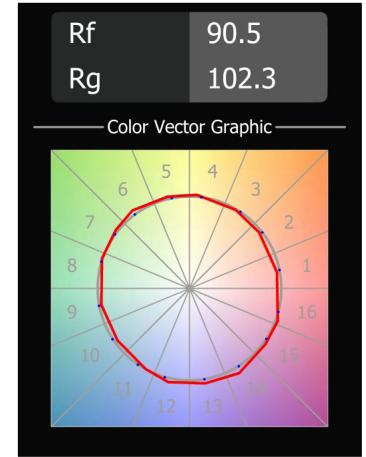

Rektor Track 48V Adjustable 2.2X2.0

Performance Specifications (per luminaire)

	Fixed CCT	Warm Dim
Weight (1x version)	0.61lbs	0.61lbs
Weight (2x version)	1.10lbs	1.10lbs
Adjustability	360° x 110°	360° x 110°
Location	dry	dry
CRI*	92, R9: 72	95, R9: 88
Lifetime	L80 B20 @ 50,000 hrs	L80 B20 @ 50,000 hrs
UGR	see website	see website

Electrical (typical)

Lamp Units	Dim Type	Input Voltage	Connected Load	Dim Level***
1x Fixed CCT	0-10V	48VDC	7.0W	1%
1x Fixed CCT	DALI**	48VDC	7.0W	1%
1x Warm Dim	0-10V	48VDC	7.0W	1%
1x Warm Dim	DALI**	48VDC	7.0W	1%
2x Fixed CCT	0-10V	48VDC	13.0W	1%
2x Fixed CCT	DALI**	48VDC	13.0W	1%
2x Warm Dim	0-10V	48VDC	13.0W	1%
2x Warm Dim	DALI**	48VDC	13.0W	1%

* CRI & TM-30 Value for 3000K

** Compatible with Casambi Wireless Pista Module. See track datasheets for more details

*** Consult the factory for dimmer compatibility

For photometric files see website or contact factory.

Output Specifications (per head)

Reference Delivered Lumens	CCT	Optic	Finish
561 (ref. 3000K, MG M, WHS)	2700K (0.98) 3000K (1.00) 3500K (1.08)	FG F (0.90) MG F (1.03) MG M (1.00)	BLS (0.96) WHS (1.00)
374 (ref. 3000K-1800K, MG M, WHS)	3000K - 1800K (1.00)	FG F (0.87) MG F (1.01)	BLS (0.93) WHS (1.00)

Multipliers are indicated between brackets: ( )

Example calculation, to determine typical output for 2700K, Microprismatic Glass Flood, Black Structure: 561 x (0.98) x (1.03) x (0.96) = 543 lumens

Listings and Certifications

- Classified: cULus
- Dry locations

Warranty

- Visit <https://www.supermodular.com/en-us/warranty>