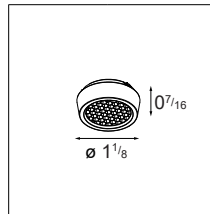

2. Select Optical Accessory → Page 3

Example: **O-HC-1.0-BL**
Honeycomb Ø1.0", black

Example order:

Quantity	Item
1	REKTO-T48-A-2X2-2X-MG-30M-DY-0101-WHS
2	O-HC-1.0-BL