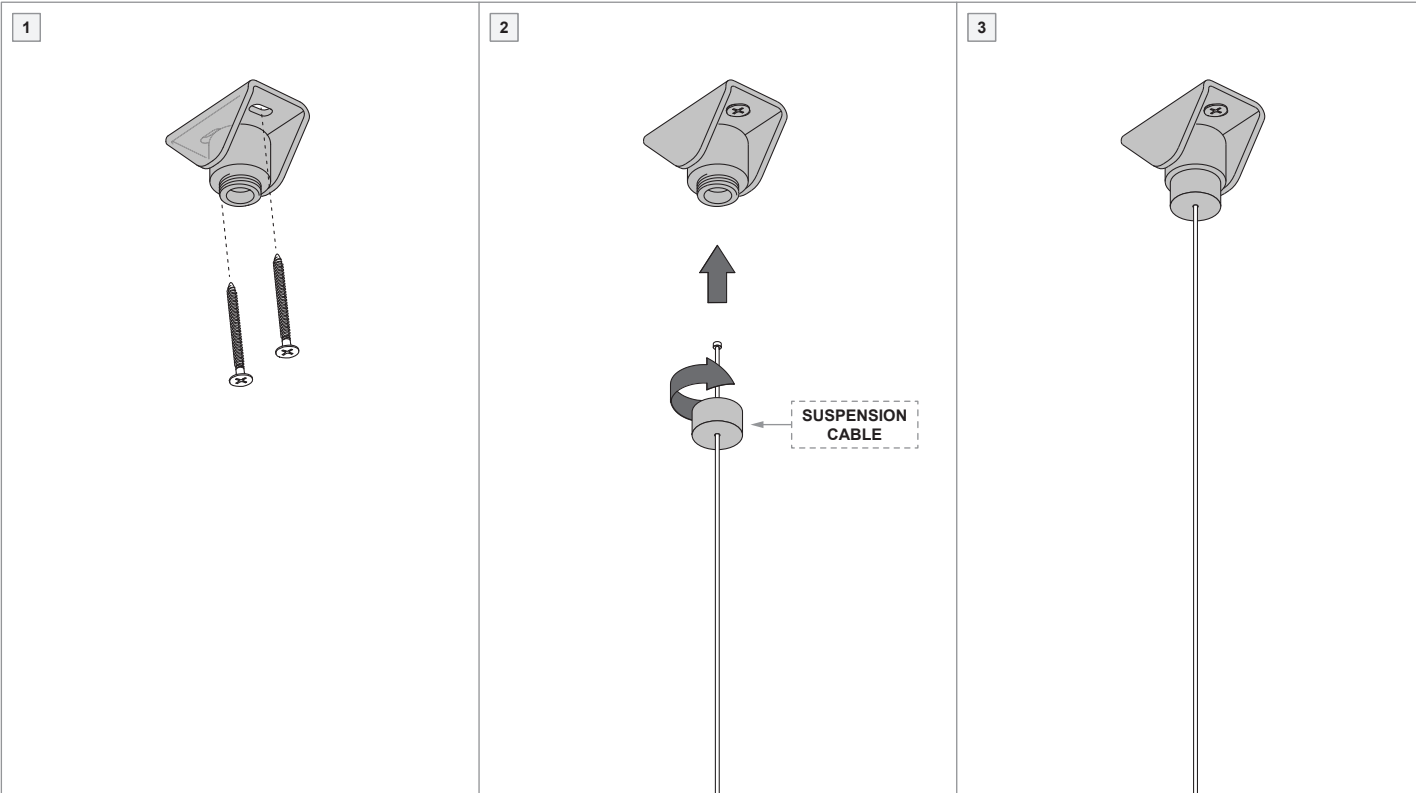

# Pista Suspension Hinge

US\_134180XX

**MUST BE COMBINED WITH** **(NOT INCLUDED)**

**INSTALLATION INSTRUCTION**

- Read all instructions before installing the luminaire.
- Save these instructions and refer to them when additions or changes in the track configuration are made.

**DRY LOCATIONS ONLY**

Do not install this track system in damp or wet locations.

**IMPORTANT SAFETY INSTRUCTIONS**

- Do not install any part of a track system less than 5 feet above the floor.
- Do not install any luminaire closer than 6 inches from any curtain, or similar combustible material.
- Disconnect electrical power before adding to or changing the configuration of the track.
- Do not attempt to energize anything other than lighting track luminaires on the track. To reduce the risk of fire and electric shock, do not attempt to connect power tools, extension cords, appliances, and the like to the track.
- Do not connect a track to more than one branch circuit unless the track is constructed so that it can be used with more than one branch circuit. Check with a qualified electrician. Although the track lighting system may seem to operate acceptably, a dangerous overload of the neutral may occur and result in a risk of fire.