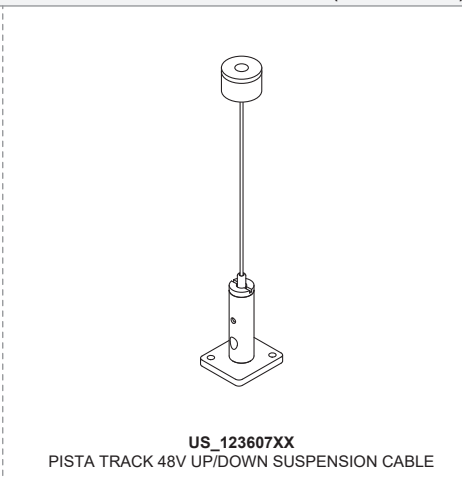

# Pista Suspension Hinge

US\_134180XX

**MUST BE COMBINED WITH** **(NOT INCLUDED)**

**INSTALLATION INSTRUCTION**

- Read all instructions before installing the luminaire.
- Save these instructions and refer to them when additions or changes in the track configuration are made.

**DRY LOCATIONS ONLY**

Do not install this track system in damp or wet locations.

**IMPORTANT SAFETY INSTRUCTIONS**

- Do not install any part of a track system less than 5 feet above the floor.
- Do not install any luminaire closer than 6 inches from any curtain, or similar combustible material.
- Disconnect electrical power before adding to or changing the configuration of the track.
- Do not attempt to energize anything other than lighting track luminaires on the track. To reduce the risk of fire and electric shock, do not attempt to connect power tools, extension cords, appliances, and the like to the track.
- Do not connect a track to more than one branch circuit unless the track is constructed so that it can be used with more than one branch circuit. Check with a qualified electrician. Although the track lighting system may seem to operate acceptably, a dangerous overload of the neutral may occur and result in a risk of fire.