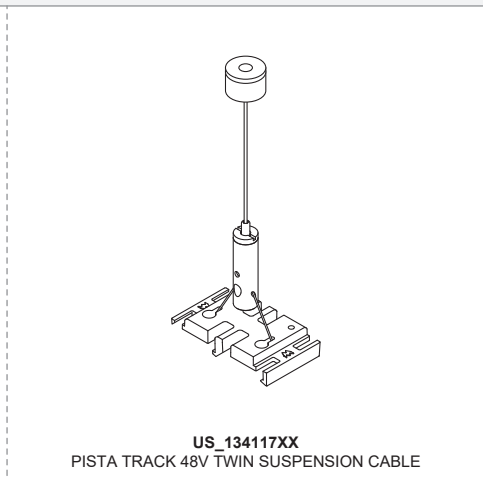

# Pista Suspension Hinge

US\_134180XX

**MUST BE COMBINED WITH** **(NOT INCLUDED)**

**INSTALLATION INSTRUCTION**

- Read all instructions before installing the luminaire.
- Save these instructions and refer to them when additions or changes in the track configuration are made.

**DRY LOCATIONS ONLY**

Do not install this track system in damp or wet locations.

**IMPORTANT SAFETY INSTRUCTIONS**

- Do not install any part of a track system less than 5 feet above the floor.
- Do not install any luminaire closer than 6 inches from any curtain, or similar combustible material.
- Disconnect electrical power before adding to or changing the configuration of the track.
- Do not attempt to energize anything other than lighting track luminaires on the track. To reduce the risk of fire and electric shock, do not attempt to connect power tools, extension cords, appliances, and the like to the track.
- Do not connect a track to more than one branch circuit unless the track is constructed so that it can be used with more than one branch circuit. Check with a qualified electrician. Although the track lighting system may seem to operate acceptably, a dangerous overload of the neutral may occur and result in a risk of fire.