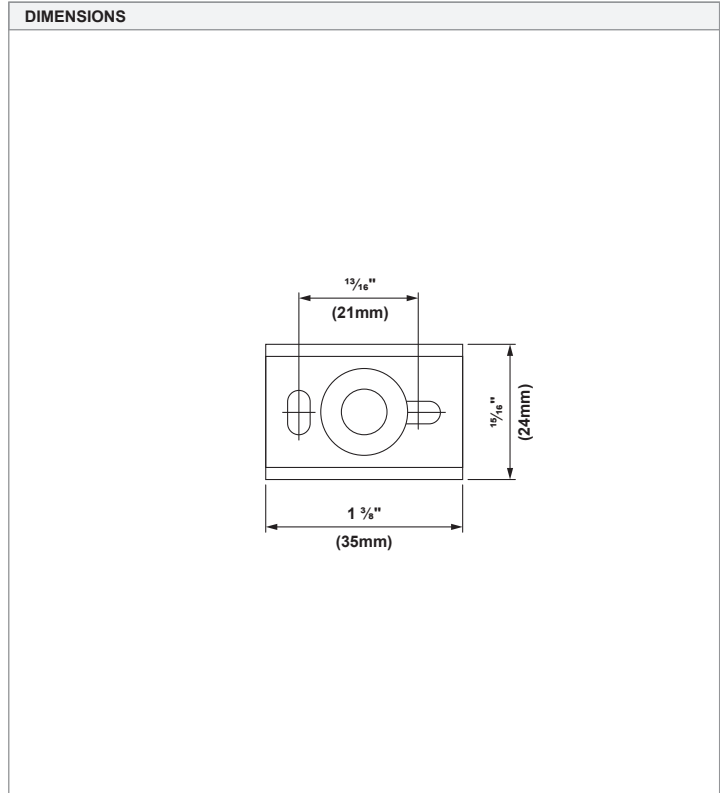

# Pista Suspension Hinge

US\_134180XX

**MUST BE COMBINED WITH** **(NOT INCLUDED)**

**INSTALLATION INSTRUCTION**

- Read all instructions before installing the luminaire.
- Save these instructions and refer to them when additions or changes in the track configuration are made.

**DRY LOCATIONS ONLY**

Do not install this track system in damp or wet locations.

**IMPORTANT SAFETY INSTRUCTIONS**

- Do not install any part of a track system less than 5 feet above the floor.
- Do not install any luminaire closer than 6 inches from any curtain, or similar combustible material.
- Disconnect electrical power before adding to or changing the configuration of the track.
- Do not attempt to energize anything other than lighting track luminaires on the track. To reduce the risk of fire and electric shock, do not attempt to connect power tools, extension cords, appliances, and the like to the track.
- Do not connect a track to more than one branch circuit unless the track is constructed so that it can be used with more than one branch circuit. Check with a qualified electrician. Although the track lighting system may seem to operate acceptably, a dangerous overload of the neutral may occur and result in a risk of fire.