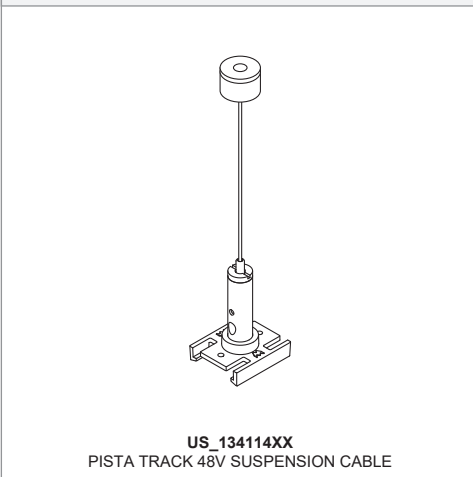

# Pista Suspension Hinge

US\_134180XX

**MUST BE COMBINED WITH** **(NOT INCLUDED)**

**INSTALLATION INSTRUCTION**

- Read all instructions before installing the luminaire.
- Save these instructions and refer to them when additions or changes in the track configuration are made.

**DRY LOCATIONS ONLY**

Do not install this track system in damp or wet locations.

**IMPORTANT SAFETY INSTRUCTIONS**

- Do not install any part of a track system less than 5 feet above the floor.
- Do not install any luminaire closer than 6 inches from any curtain, or similar combustible material.
- Disconnect electrical power before adding to or changing the configuration of the track.
- Do not attempt to energize anything other than lighting track luminaires on the track. To reduce the risk of fire and electric shock, do not attempt to connect power tools, extension cords, appliances, and the like to the track.
- Do not connect a track to more than one branch circuit unless the track is constructed so that it can be used with more than one branch circuit. Check with a qualified electrician. Although the track lighting system may seem to operate acceptably, a dangerous overload of the neutral may occur and result in a risk of fire.