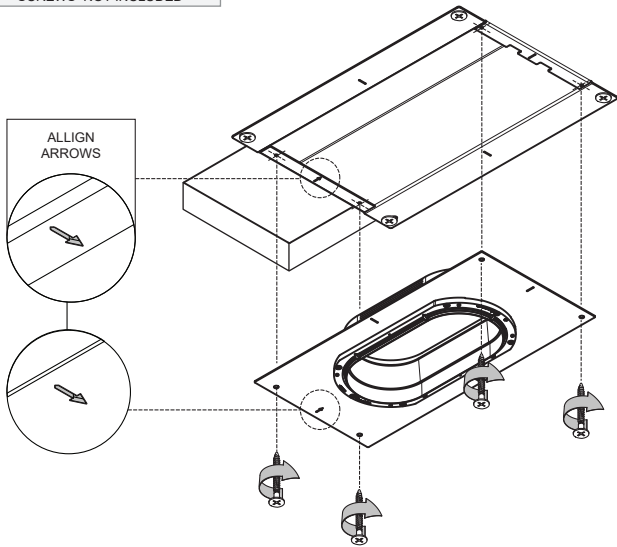

Concrete kit 300x150 - Ø82 2x

13241230

INSTALLATION IN EXPOSED CONCRETE

INCLUDED - 13241230 Concrete kit 150x150 - Ø82 2x

COMPATIBLE WITH
132408XX

NOT INCLUDED - 11624130 Conbox 140x250x100x210

1

SCREWS NOT INCLUDED

2

3

EXPOSED CONCRETE FINISH

⚠ When pouring concrete, the concrete ring should be flush and parallel with the formwork.

Min 11,5 mm
Max 35 mm

4

5

6

MODUPOINT DEEP
REC ACCESSORY
SHOULD BE ORDERED
SEPARATELY

ELECTRICAL SPECS LED-FIXTURE

⊕ RED

⊖ BLACK

For serial connection, respect polarity!
Not suited for connection to mains voltage.
Combine with a Modular LED-driver.