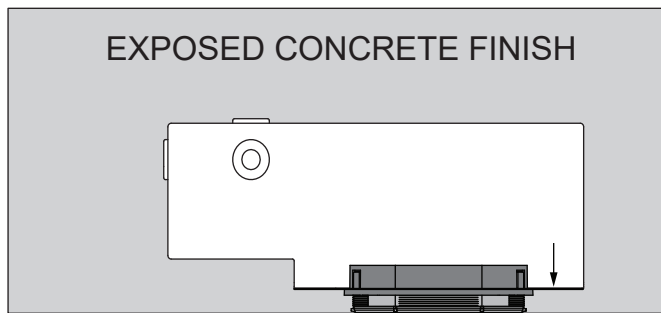

Concrete kit 300x150 - Ø82 2x

13241230

INSTALLATION IN EXPOSED CONCRETE

INCLUDED - 13241230 Concrete kit 150x150 - Ø82 2x

COMPATIBLE WITH
132408XX

NOT INCLUDED - 11624130 Conbox 140x250x100x210

1

SCREWS NOT INCLUDED

2

3

EXPOSED CONCRETE FINISH

⚠ When pouring concrete, the concrete ring should be flush and parallel with the formwork.

Min 11,5 mm
Max 35 mm

4

5

6