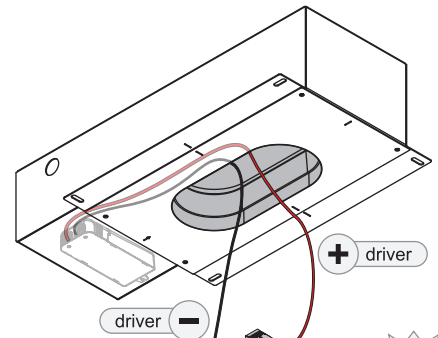

2

3

EXPOSED CONCRETE FINISH

⚠ When pouring concrete, the concrete ring should be flush and parallel with the formwork.

Min 11,5 mm
Max 35 mm

4

5

6

MODUPOINT DEEP
REC ACCESSORY
SHOULD BE ORDERED
SEPARATELY

ELECTRICAL SPECS LED-FIXTURE

⊕ RED

⊖ BLACK

For serial connection, respect polarity!
Not suited for connection to mains voltage.
Combine with a Modular LED-driver.