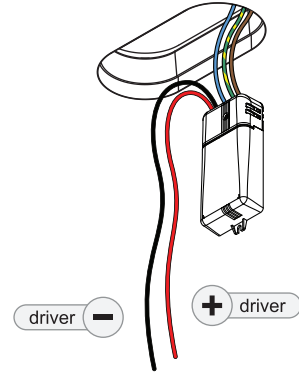

2

3

EXPOSED CONCRETE FINISH

⚠ When pouring concrete, the concrete ring should be flush and parallel with the formwork.

Min 11,5 mm
Max 35 mm

4

5

6

MODUPOINT DEEP
REC ACCESSORY
SHOULD BE ORDERED
SEPARATELY

ELECTRICAL SPECS LED-FIXTURE

⊕ RED

⊖ BLACK

For serial connection, respect polarity!
Not suited for connection to mains voltage.
Combine with a Modular LED-driver.