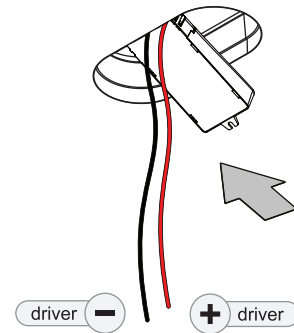

2

3

EXPOSED CONCRETE FINISH

⚠ When pouring concrete, the concrete ring should be flush and parallel with the formwork.

Min 11,5 mm
Max 35 mm

4

5

6

MODUPOINT DEEP
REC ACCESSORY
SHOULD BE ORDERED
SEPARATELY

ELECTRICAL SPECS LED-FIXTURE

⊕ RED

⊖ BLACK

For serial connection, respect polarity!
Not suited for connection to mains voltage.
Combine with a Modular LED-driver.