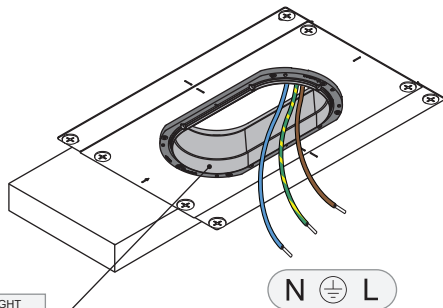

Concrete kit 300x150 - Ø82 2x

13241230

INSTALLATION IN EXPOSED CONCRETE

INCLUDED - 13241230 Concrete kit 150x150 - Ø82 2x

COMPATIBLE WITH
132408XX

NOT INCLUDED - 11624130 Conbox 140x250x100x210

1

SCREWS NOT INCLUDED

2

3

EXPOSED CONCRETE FINISH

⚠ When pouring concrete, the concrete ring should be flush and parallel with the formwork.

Min 11,5 mm
Max 35 mm

4

5

6

MODUPOINT DEEP
REC ACCESSORY
SHOULD BE ORDERED
SEPARATELY

ELECTRICAL SPECS LED-FIXTURE

⊕ RED

⊖ BLACK

For serial connection, respect polarity!
Not suited for connection to mains voltage.
Combine with a Modular LED-driver.