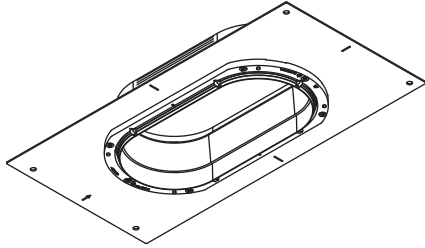

Concrete kit 300x150 - Ø82 2x

13241230

INSTALLATION IN EXPOSED CONCRETE

INCLUDED - 13241230 Concrete kit 150x150 - Ø82 2x

COMPATIBLE WITH
132408XX

NOT INCLUDED - 11624130 Conbox 140x250x100x210

1

SCREWS NOT INCLUDED

2

3

EXPOSED CONCRETE FINISH

⚠ When pouring concrete, the concrete ring should be flush and parallel with the formwork.

Min 11,5 mm
Max 35 mm

4

5

6

MODUPOINT DEEP
REC ACCESSORY
SHOULD BE ORDERED
SEPARATELY

ELECTRICAL SPECS LED-FIXTURE

⊕ RED

⊖ BLACK

For serial connection, respect polarity!
Not suited for connection to mains voltage.
Combine with a Modular LED-driver.