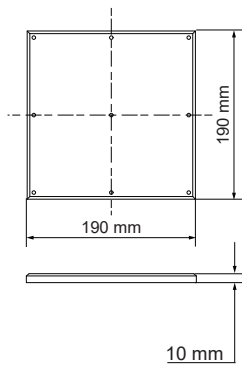

Gypsum fibreboard 190x190

12292830

NOT INCLUDED - 10889830 Conbox 192x180x130x256

INCLUDED - 12292830 Gypsum fibreboard 190x190x10

N ⊕ L

SCREWS ARE NOT INCLUDED

PLACE SCREW TO MARK CENTER

REMOVE CENTER SCREW AND DRILL HOLE DIAMETER ACCORDING TO INSTALLATION INSTRUCTION OF FIXTURE