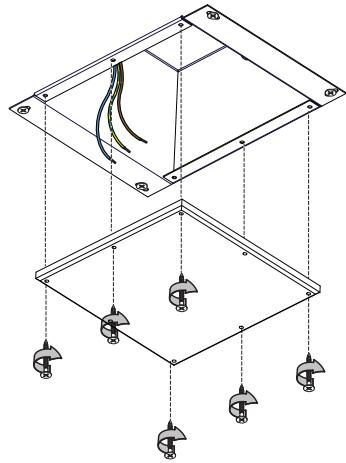

Gypsum fibreboard 190x190

12292830

NOT INCLUDED - 10889830 Conbox 192x180x130x256

INCLUDED - 12292830 Gypsum fibreboard 190x190x10

N ⊕ L

SCREWS ARE NOT INCLUDED

PLACE SCREW TO MARK CENTER

REMOVE CENTER SCREW AND DRILL HOLE DIAMETER ACCORDING TO INSTALLATION INSTRUCTION OF FIXTURE