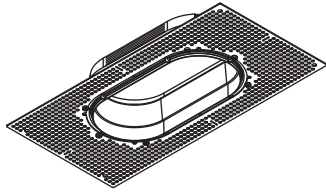

Gypkit trimless 300x150 - Ø82 2x

12293530

INCLUDED - 12293530 Gypkit trimless 300x150 - Ø82 2x

COMPATIBLE WITH
132408XX

NOT INCLUDED - 11624130 Conbox 140x250x100x210

1

SCREWS NOT INCLUDED

2

N ⊕ L

3

N ⊕ L

4

driver - + driver

5

driver - + driver

6

+ driver

driver -

MODUPOINT DEEP
REC ACCESSORY
SHOULD BE ORDERED
SEPERATELY

ELECTRICAL SPECS LED-FIXTURE

⊕ RED ⊖ BLACK

For serial connection, respect polarity!
Not suited for connection to mains voltage.
Combine with a Modular LED-driver.