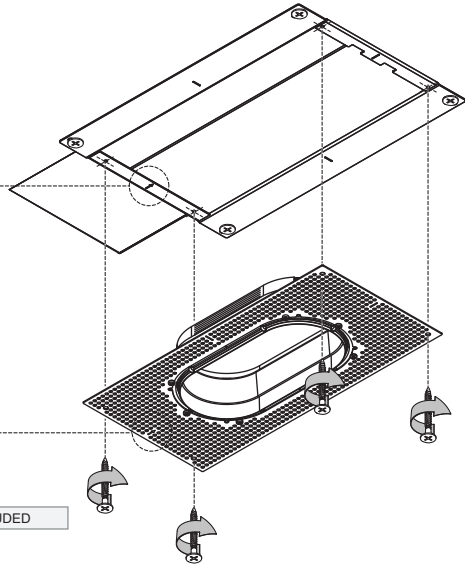

Gypkit trimless 300x150 - Ø82 2x

12293530

INCLUDED - 12293530 Gypkit trimless 300x150 - Ø82 2x

COMPATIBLE WITH
132408XX

NOT INCLUDED - 11624130 Conbox 140x250x100x210

1

SCREWS NOT INCLUDED

2

+ driver

driver -

MODUPOINT DEEP
REC ACCESSORY
SHOULD BE ORDERED
SEPERATELY

ELECTRICAL SPECS LED-FIXTURE

⊕ RED ⊖ BLACK

For serial connection, respect polarity!
Not suited for connection to mains voltage.
Combine with a Modular LED-driver.