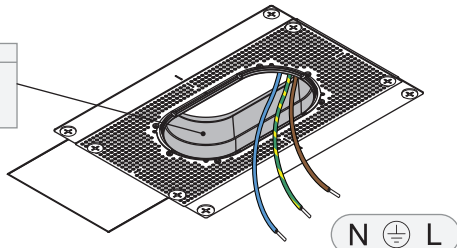

Gypkit trimless 300x150 - Ø82 2x

12293530

INCLUDED - 12293530 Gypkit trimless 300x150 - Ø82 2x

COMPATIBLE WITH
132408XX

NOT INCLUDED - 11624130 Conbox 140x250x100x210

1

SCREWS NOT INCLUDED

2

N ⊕ L

3

N ⊕ L

4

driver - + driver

5

driver - + driver

6

+ driver

driver -

MODUPOINT DEEP
REC ACCESSORY
SHOULD BE ORDERED
SEPERATELY

ELECTRICAL SPECS LED-FIXTURE

⊕ RED ⊖ BLACK

For serial connection, respect polarity!
Not suited for connection to mains voltage.
Combine with a Modular LED-driver.