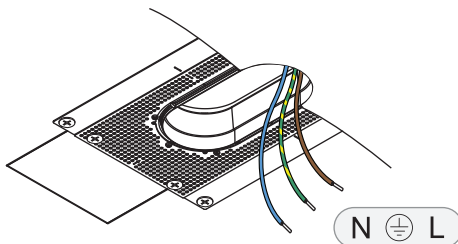

Gypkit trimless 300x150 - Ø82 2x

12293530

INCLUDED - 12293530 Gypkit trimless 300x150 - Ø82 2x

COMPATIBLE WITH
132408XX

NOT INCLUDED - 11624130 Conbox 140x250x100x210

1

SCREWS NOT INCLUDED

2

N ⊕ L

3

N ⊕ L

4

driver - + driver

5

driver - + driver

6

+ driver

driver -

MODUPOINT DEEP
REC ACCESSORY
SHOULD BE ORDERED
SEPERATELY

ELECTRICAL SPECS LED-FIXTURE

⊕ RED ⊖ BLACK

For serial connection, respect polarity!
Not suited for connection to mains voltage.
Combine with a Modular LED-driver.