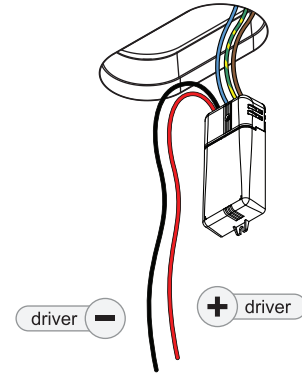

N ⊕ L

3

N ⊕ L

4

driver - + driver

5

driver - + driver

6

+ driver

driver -

MODUPOINT DEEP
REC ACCESSORY
SHOULD BE ORDERED
SEPERATELY

ELECTRICAL SPECS LED-FIXTURE

⊕ RED ⊖ BLACK

For serial connection, respect polarity!
Not suited for connection to mains voltage.
Combine with a Modular LED-driver.