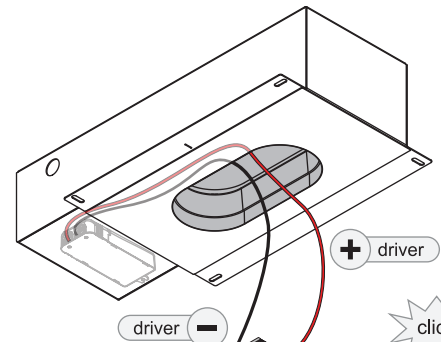

N ⊕ L

3

N ⊕ L

4

driver - + driver

5

driver - + driver

6

+ driver

driver -

MODUPOINT DEEP
REC ACCESSORY
SHOULD BE ORDERED
SEPERATELY

ELECTRICAL SPECS LED-FIXTURE

⊕ RED ⊖ BLACK

For serial connection, respect polarity!
Not suited for connection to mains voltage.
Combine with a Modular LED-driver.