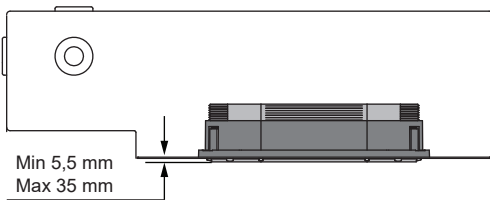

Gypkit trimless 300x150 - Ø82 2x

12293530

INCLUDED - 12293530 Gypkit trimless 300x150 - Ø82 2x

COMPATIBLE WITH
132408XX

NOT INCLUDED - 11624130 Conbox 140x250x100x210

1

SCREWS NOT INCLUDED

2

N ⊕ L

3

N ⊕ L

4

driver -   + driver

5

driver -   + driver

6

+ driver

driver -

MODUPOINT DEEP
REC ACCESSORY
SHOULD BE ORDERED
SEPERATELY

ELECTRICAL SPECS LED-FIXTURE

⊕ RED   ⊖ BLACK

For serial connection, respect polarity!
Not suited for connection to mains voltage.
Combine with a Modular LED-driver.