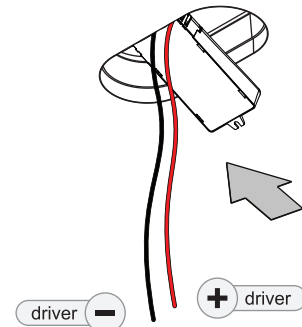

driver -   + driver

6