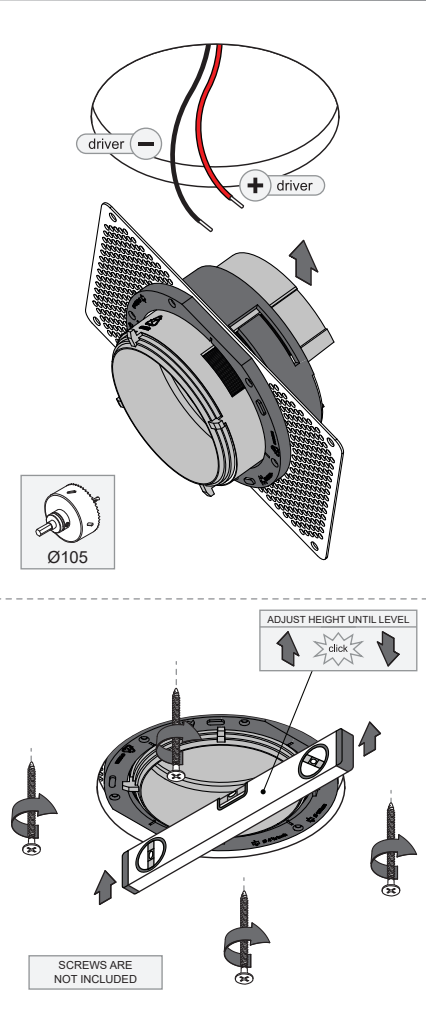

# Recessed Trimless Ring Ø70

11624530

## INSTALLATION IN DRYWALL

## INSTALLATION ON CONCRETE

## BUILT-IN DIMENSIONS CONCRETE