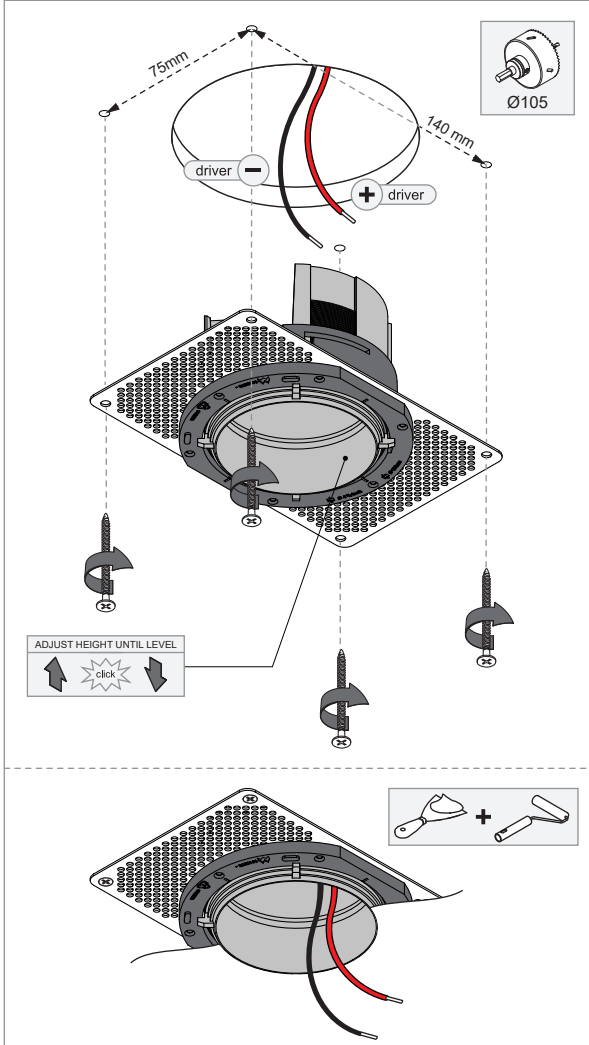

# Recessed Trimless Ring Ø70

11624530

## INSTALLATION IN DRYWALL

## BUILT-IN DIMENSIONS CONCRETE

## BUILT-IN DIMENSIONS DRYWALL

For thin plaster finish:  
mount plaster frame at the front

DRIVER CAN ALSO BE INSERTED AFTERWARDS