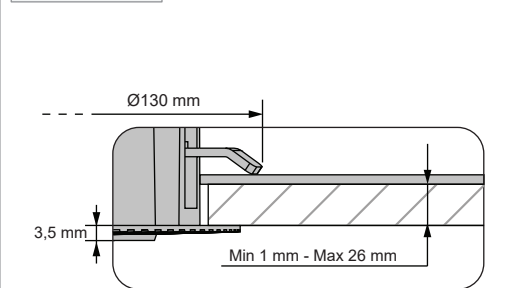

Gypkit trimless 150x150 - Ø70

12292430

NOT INCLUDED - 11624030 Conbox 140x250x100x210

DIMENSIONS

DRIVER CAN ALSO BE INSERTED AFTERWARDS

INCLUDED - 12292430 Gypkit trimless 150x150 - Ø70