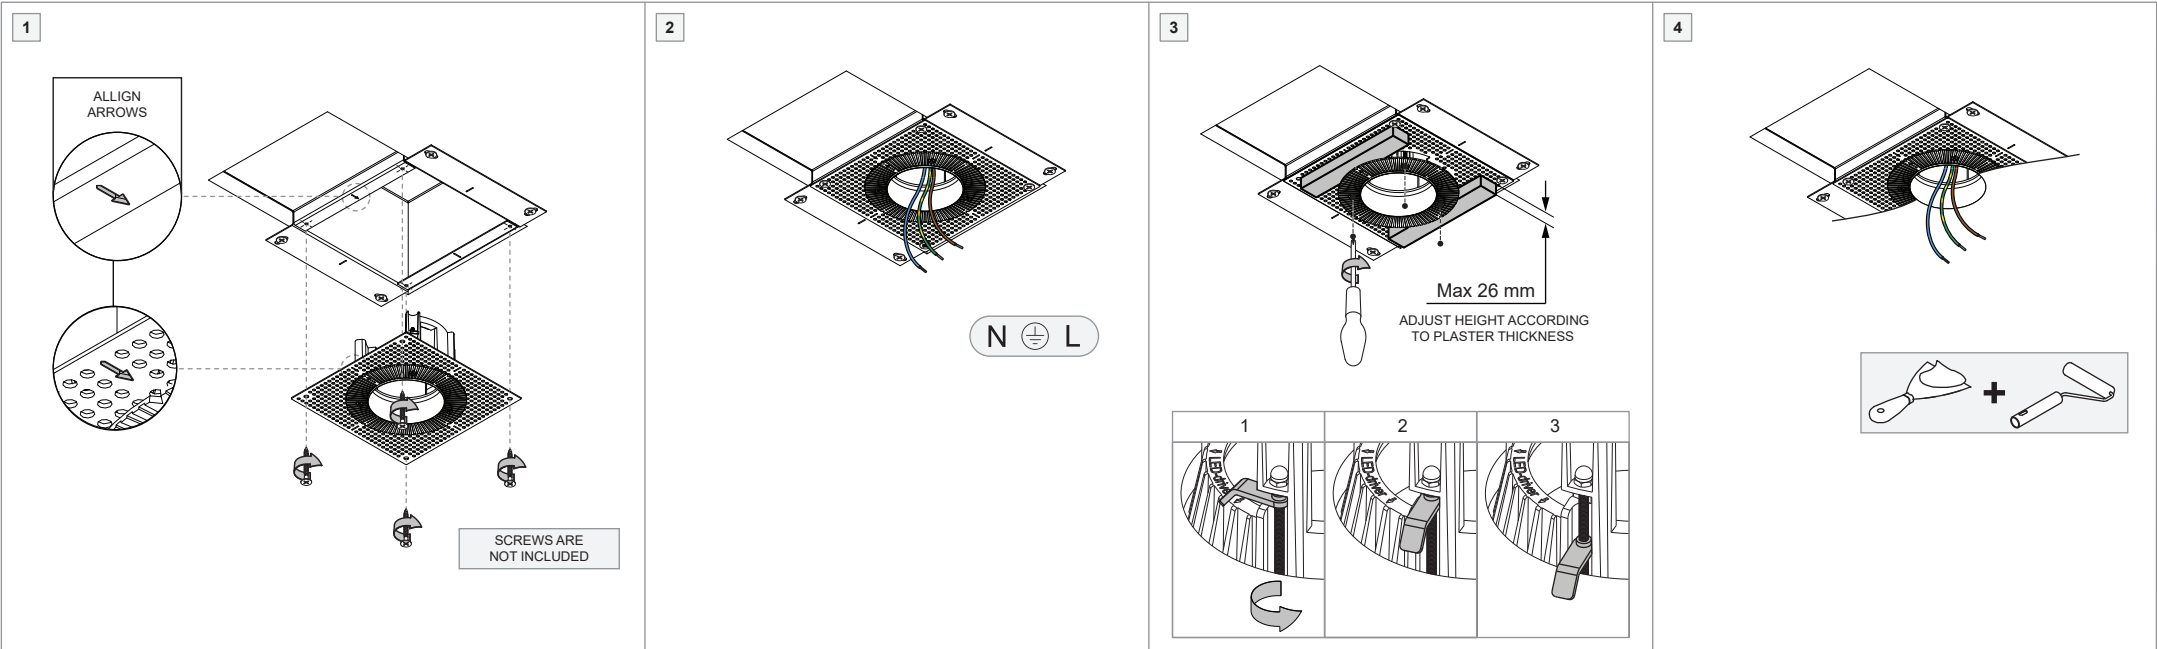

Gypkit trimless 150x150 - Ø70

12292430

NOT INCLUDED - 11624030 Conbox 140x250x100x210

DIMENSIONS

DRIVER CAN ALSO BE INSERTED AFTERWARDS

INCLUDED - 12292430 Gypkit trimless 150x150 - Ø70