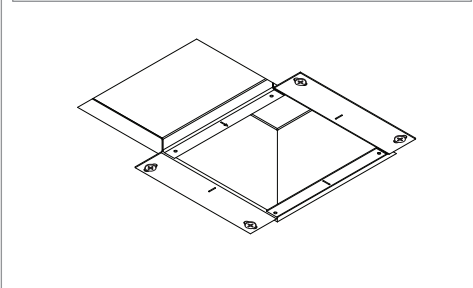

Gypkit trimless 150x150 - Ø70

12292430

NOT INCLUDED - 11624030 Conbox 140x250x100x210

DIMENSIONS

DRIVER CAN ALSO BE INSERTED AFTERWARDS

INCLUDED - 12292430 Gypkit trimless 150x150 - Ø70