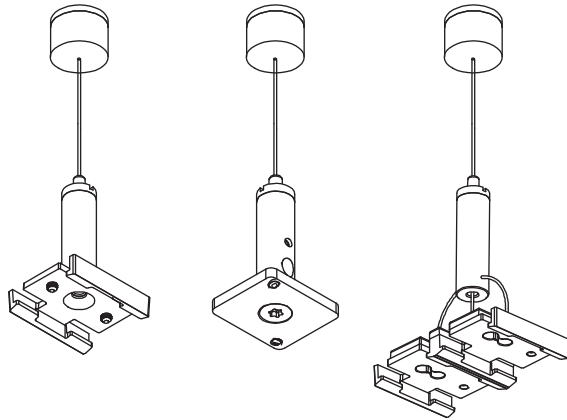

# PistaTr48V hinged susp

134198XX

## SHOULD BE USED WITH:

134114XX

123607XX

134117XX

For Pista Installation: check corresponding installation instruction.

## HINGE INSTALLATION

1

2

3

4

⚠ support the track when clicking in and pulling out fixtures

## MAXIMUM LOAD & NUMBER OF FIXATION POINTS