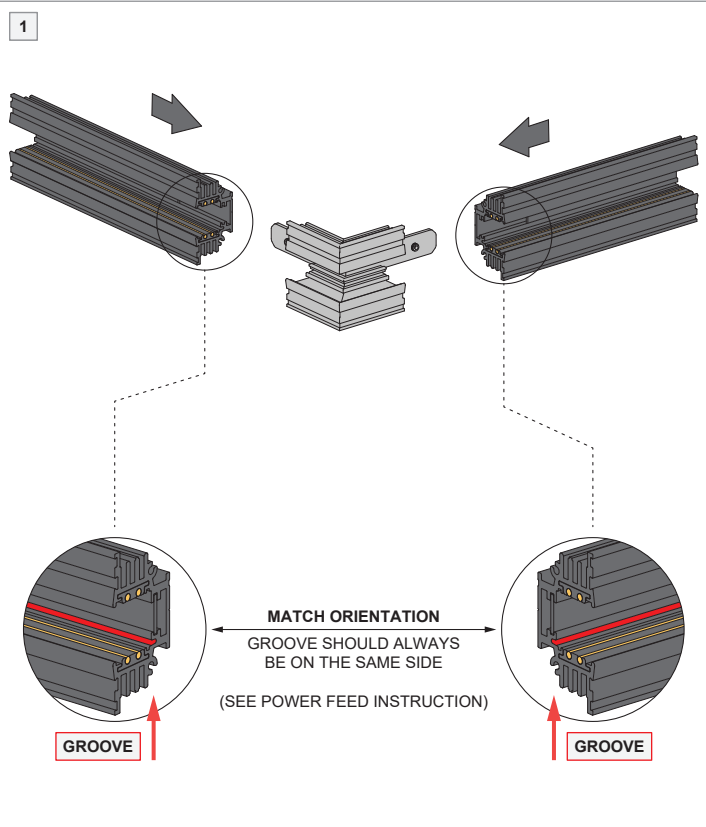

Pista Track 48V mechanical (recessed trimless) connection 90° outside Black

US_13453202

INSTALLATION INSTRUCTION

- Read all instructions before installing the luminaire.
- Save these instructions and refer to them when additions or changes in the track configuration are made.

DRY LOCATIONS ONLY

Do not install this track system in damp or wet locations.

IMPORTANT SAFETY INSTRUCTIONS

- Do not install any part of a track system less than 5 feet above the floor.
- Do not install any luminaire closer than 6 inches from any curtain, or similar combustible material.
- Disconnect electrical power before adding to or changing the configuration of the track.
- Do not attempt to energize anything other than lighting track luminaires on the track. To reduce the risk of fire and electric shock, do not attempt to connect power tools, extension cords, appliances, and the like to the track.
- Do not connect a track to more than one branch circuit unless the track is constructed so that it can be used with more than one branch circuit. Check with a qualified electrician. Although the track lighting system may seem to operate acceptably, a dangerous overload of the neutral may occur and result in a risk of fire.