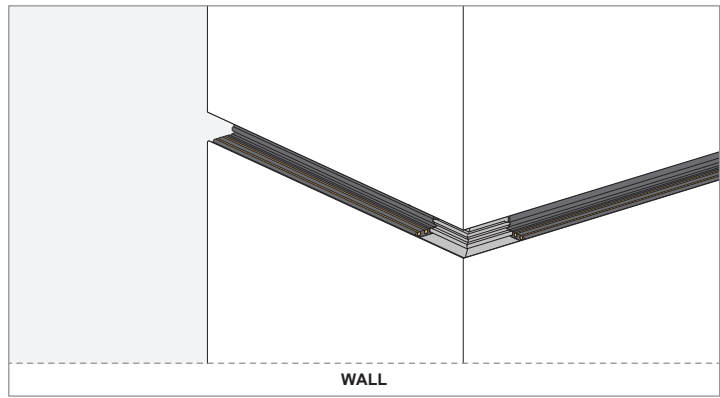

Pista Track 48V mechanical (recessed trimless) connection 90° outside Black

US_13453202

INSTALLATION INSTRUCTION

- Read all instructions before installing the luminaire.
- Save these instructions and refer to them when additions or changes in the track configuration are made.

DRY LOCATIONS ONLY

Do not install this track system in damp or wet locations.

IMPORTANT SAFETY INSTRUCTIONS

- Do not install any part of a track system less than 5 feet above the floor.
- Do not install any luminaire closer than 6 inches from any curtain, or similar combustible material.
- Disconnect electrical power before adding to or changing the configuration of the track.
- Do not attempt to energize anything other than lighting track luminaires on the track. To reduce the risk of fire and electric shock, do not attempt to connect power tools, extension cords, appliances, and the like to the track.
- Do not connect a track to more than one branch circuit unless the track is constructed so that it can be used with more than one branch circuit. Check with a qualified electrician. Although the track lighting system may seem to operate acceptably, a dangerous overload of the neutral may occur and result in a risk of fire.