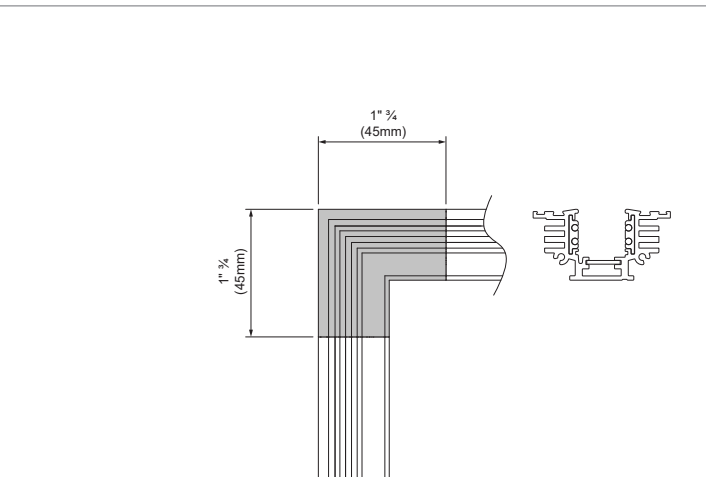

Pista Track 48V mechanical (recessed trimless) connection 90° outside Black

US_13453202

INSTALLATION INSTRUCTION

- Read all instructions before installing the luminaire.
- Save these instructions and refer to them when additions or changes in the track configuration are made.

DRY LOCATIONS ONLY

Do not install this track system in damp or wet locations.

IMPORTANT SAFETY INSTRUCTIONS

- Do not install any part of a track system less than 5 feet above the floor.
- Do not install any luminaire closer than 6 inches from any curtain, or similar combustible material.
- Disconnect electrical power before adding to or changing the configuration of the track.
- Do not attempt to energize anything other than lighting track luminaires on the track. To reduce the risk of fire and electric shock, do not attempt to connect power tools, extension cords, appliances, and the like to the track.
- Do not connect a track to more than one branch circuit unless the track is constructed so that it can be used with more than one branch circuit. Check with a qualified electrician. Although the track lighting system may seem to operate acceptably, a dangerous overload of the neutral may occur and result in a risk of fire.