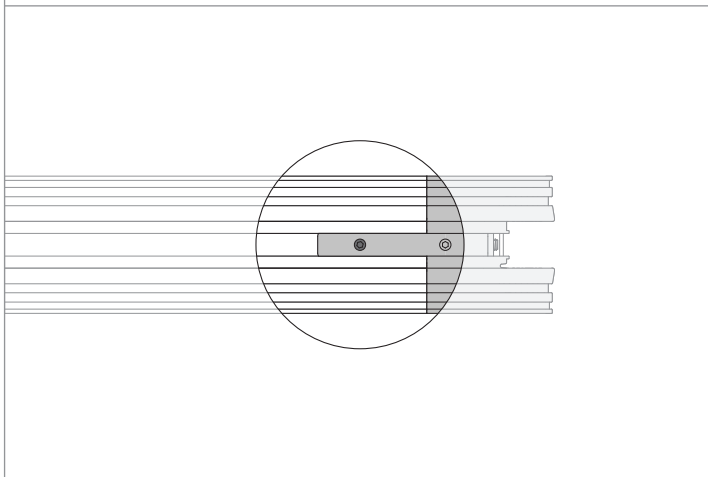

Pista Track 48V mechanical (recessed trimless) connection 90° outside Black

US_13453202

INSTALLATION INSTRUCTION

- Read all instructions before installing the luminaire.
- Save these instructions and refer to them when additions or changes in the track configuration are made.

DRY LOCATIONS ONLY

Do not install this track system in damp or wet locations.

IMPORTANT SAFETY INSTRUCTIONS

- Do not install any part of a track system less than 5 feet above the floor.
- Do not install any luminaire closer than 6 inches from any curtain, or similar combustible material.
- Disconnect electrical power before adding to or changing the configuration of the track.
- Do not attempt to energize anything other than lighting track luminaires on the track. To reduce the risk of fire and electric shock, do not attempt to connect power tools, extension cords, appliances, and the like to the track.
- Do not connect a track to more than one branch circuit unless the track is constructed so that it can be used with more than one branch circuit. Check with a qualified electrician. Although the track lighting system may seem to operate acceptably, a dangerous overload of the neutral may occur and result in a risk of fire.