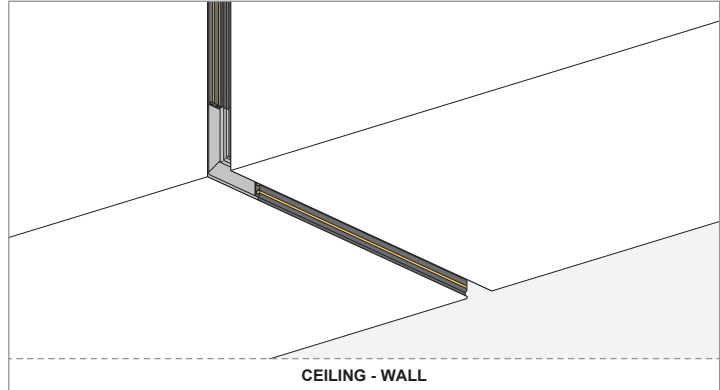

Pista Track 48V mechanical (recessed trimless) connection 90° outside Black

US_13453202

INSTALLATION INSTRUCTION

- Read all instructions before installing the luminaire.
- Save these instructions and refer to them when additions or changes in the track configuration are made.

DRY LOCATIONS ONLY

Do not install this track system in damp or wet locations.

IMPORTANT SAFETY INSTRUCTIONS

- Do not install any part of a track system less than 5 feet above the floor.
- Do not install any luminaire closer than 6 inches from any curtain, or similar combustible material.
- Disconnect electrical power before adding to or changing the configuration of the track.
- Do not attempt to energize anything other than lighting track luminaires on the track. To reduce the risk of fire and electric shock, do not attempt to connect power tools, extension cords, appliances, and the like to the track.
- Do not connect a track to more than one branch circuit unless the track is constructed so that it can be used with more than one branch circuit. Check with a qualified electrician. Although the track lighting system may seem to operate acceptably, a dangerous overload of the neutral may occur and result in a risk of fire.