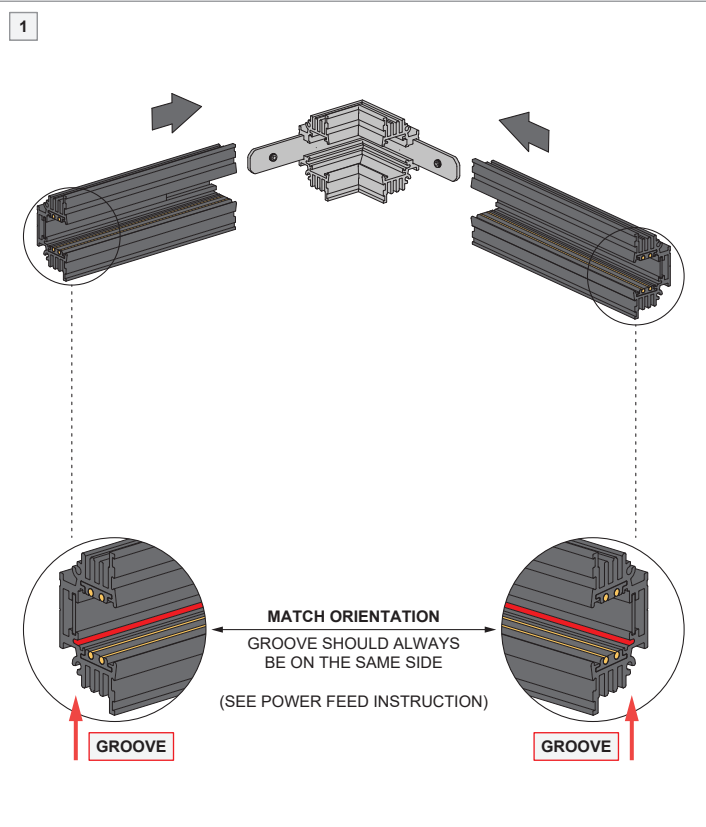

Pista Track 48V mechanical (recessed trimless) connection 90° inside Black

US_13453102

INSTALLATION INSTRUCTION

- Read all instructions before installing the luminaire.
- Save these instructions and refer to them when additions or changes in the track configuration are made.

DRY LOCATIONS ONLY

Do not install this track system in damp or wet locations.

IMPORTANT SAFETY INSTRUCTIONS

- Do not install any part of a track system less than 5 feet above the floor.
- Do not install any luminaire closer than 6 inches from any curtain, or similar combustible material.
- Disconnect electrical power before adding to or changing the configuration of the track.
- Do not attempt to energize anything other than lighting track luminaires on the track. To reduce the risk of fire and electric shock, do not attempt to connect power tools, extension cords, appliances, and the like to the track.
- Do not connect a track to more than one branch circuit unless the track is constructed so that it can be used with more than one branch circuit. Check with a qualified electrician. Although the track lighting system may seem to operate acceptably, a dangerous overload of the neutral may occur and result in a risk of fire.