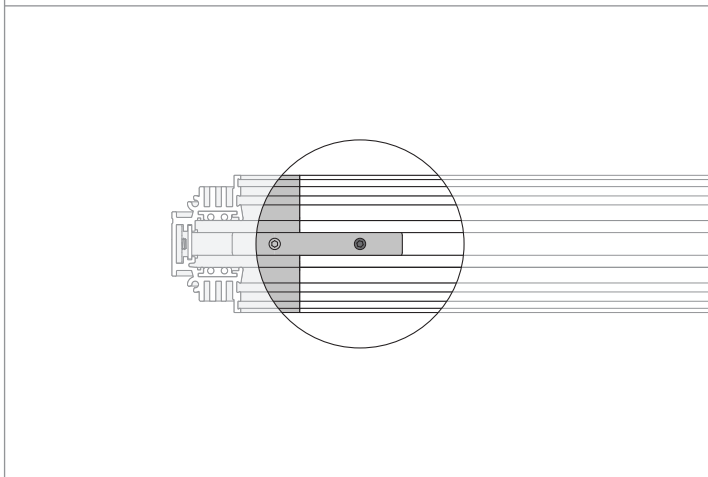

Pista Track 48V mechanical (recessed trimless) connection 90° inside Black

US_13453102

INSTALLATION INSTRUCTION

- Read all instructions before installing the luminaire.
- Save these instructions and refer to them when additions or changes in the track configuration are made.

DRY LOCATIONS ONLY

Do not install this track system in damp or wet locations.

IMPORTANT SAFETY INSTRUCTIONS

- Do not install any part of a track system less than 5 feet above the floor.
- Do not install any luminaire closer than 6 inches from any curtain, or similar combustible material.
- Disconnect electrical power before adding to or changing the configuration of the track.
- Do not attempt to energize anything other than lighting track luminaires on the track. To reduce the risk of fire and electric shock, do not attempt to connect power tools, extension cords, appliances, and the like to the track.
- Do not connect a track to more than one branch circuit unless the track is constructed so that it can be used with more than one branch circuit. Check with a qualified electrician. Although the track lighting system may seem to operate acceptably, a dangerous overload of the neutral may occur and result in a risk of fire.