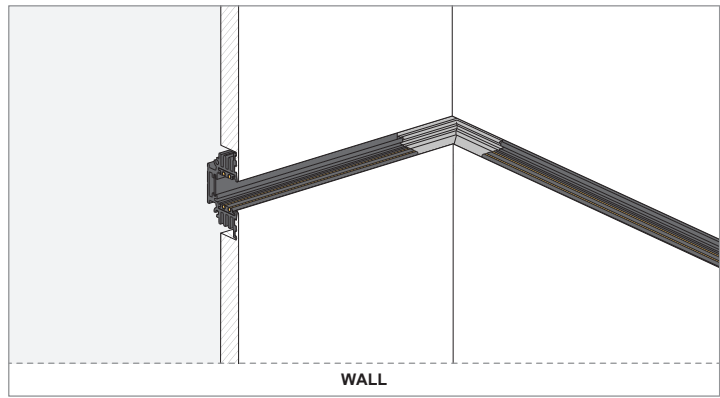

Pista Track 48V mechanical (recessed trimless) connection 90° inside Black

US_13453102

INSTALLATION INSTRUCTION

- Read all instructions before installing the luminaire.
- Save these instructions and refer to them when additions or changes in the track configuration are made.

DRY LOCATIONS ONLY

Do not install this track system in damp or wet locations.

IMPORTANT SAFETY INSTRUCTIONS

- Do not install any part of a track system less than 5 feet above the floor.
- Do not install any luminaire closer than 6 inches from any curtain, or similar combustible material.
- Disconnect electrical power before adding to or changing the configuration of the track.
- Do not attempt to energize anything other than lighting track luminaires on the track. To reduce the risk of fire and electric shock, do not attempt to connect power tools, extension cords, appliances, and the like to the track.
- Do not connect a track to more than one branch circuit unless the track is constructed so that it can be used with more than one branch circuit. Check with a qualified electrician. Although the track lighting system may seem to operate acceptably, a dangerous overload of the neutral may occur and result in a risk of fire.