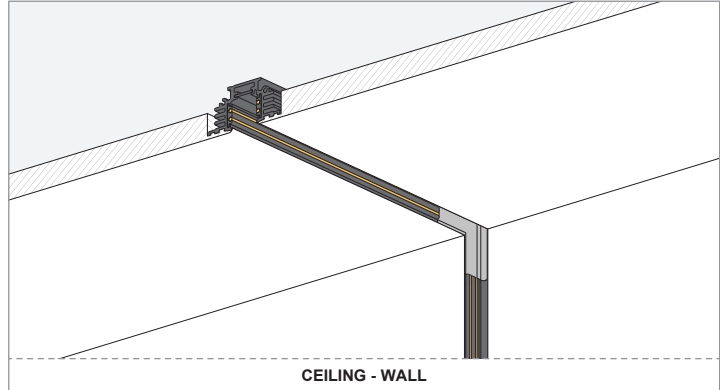

Pista Track 48V mechanical (recessed trimless) connection 90° inside Black

US_13453102

INSTALLATION INSTRUCTION

- Read all instructions before installing the luminaire.
- Save these instructions and refer to them when additions or changes in the track configuration are made.

DRY LOCATIONS ONLY

Do not install this track system in damp or wet locations.

IMPORTANT SAFETY INSTRUCTIONS

- Do not install any part of a track system less than 5 feet above the floor.
- Do not install any luminaire closer than 6 inches from any curtain, or similar combustible material.
- Disconnect electrical power before adding to or changing the configuration of the track.
- Do not attempt to energize anything other than lighting track luminaires on the track. To reduce the risk of fire and electric shock, do not attempt to connect power tools, extension cords, appliances, and the like to the track.
- Do not connect a track to more than one branch circuit unless the track is constructed so that it can be used with more than one branch circuit. Check with a qualified electrician. Although the track lighting system may seem to operate acceptably, a dangerous overload of the neutral may occur and result in a risk of fire.