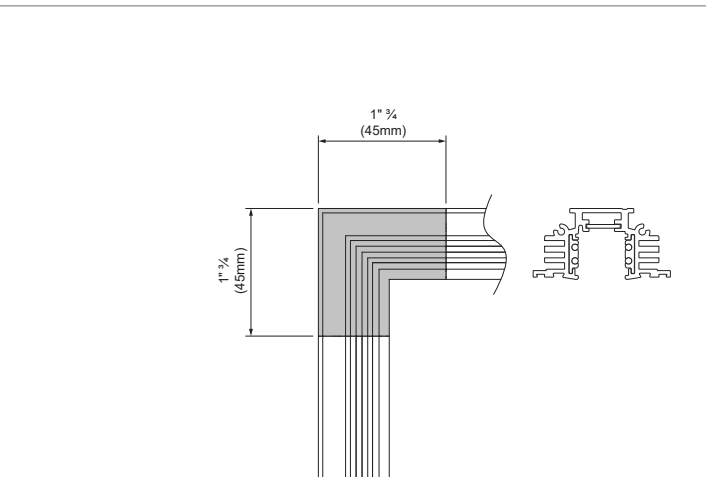

Pista Track 48V mechanical (recessed trimless) connection 90° inside Black

US_13453102

INSTALLATION INSTRUCTION

- Read all instructions before installing the luminaire.
- Save these instructions and refer to them when additions or changes in the track configuration are made.

DRY LOCATIONS ONLY

Do not install this track system in damp or wet locations.

IMPORTANT SAFETY INSTRUCTIONS

- Do not install any part of a track system less than 5 feet above the floor.
- Do not install any luminaire closer than 6 inches from any curtain, or similar combustible material.
- Disconnect electrical power before adding to or changing the configuration of the track.
- Do not attempt to energize anything other than lighting track luminaires on the track. To reduce the risk of fire and electric shock, do not attempt to connect power tools, extension cords, appliances, and the like to the track.
- Do not connect a track to more than one branch circuit unless the track is constructed so that it can be used with more than one branch circuit. Check with a qualified electrician. Although the track lighting system may seem to operate acceptably, a dangerous overload of the neutral may occur and result in a risk of fire.