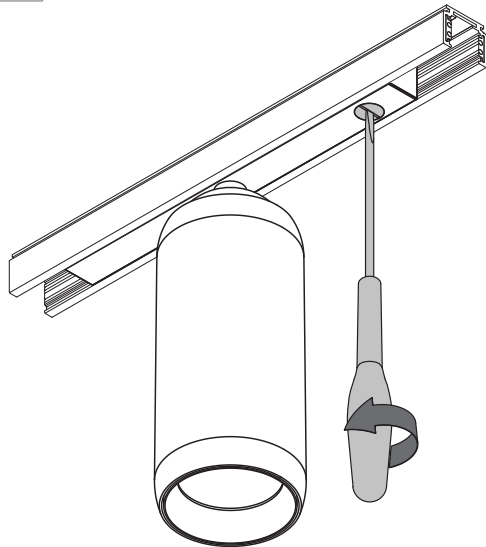

2.1 UNINSTALL