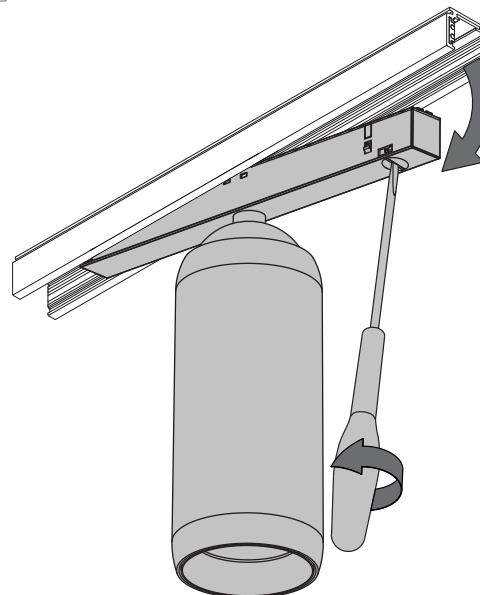

2.2 UNINSTALL