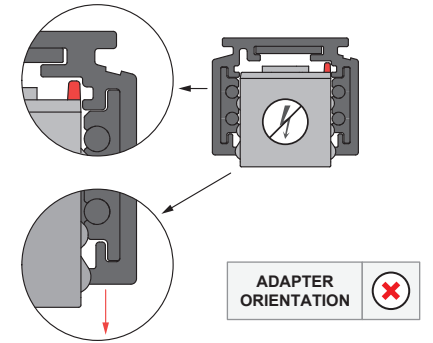

## 1.2 INSTALLATION

## ELECTRICAL

Replace protective shield when broken. The luminaire shall only be used complete with its protective shield.  
Reference number: 1010754

**LIGHT SOURCE - DO NOT TOUCH LED**  
Touching the LED can result in permanent damage of the light source. The light source contained in this luminaire shall only be replaced by the manufacturer or his service agent or a similar qualified person.