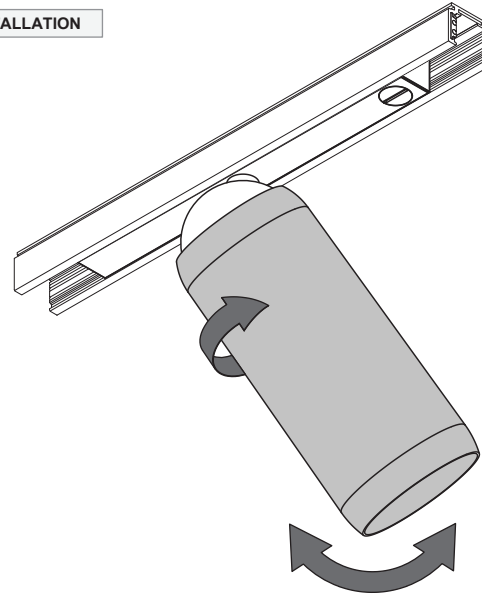

1.2 INSTALLATION