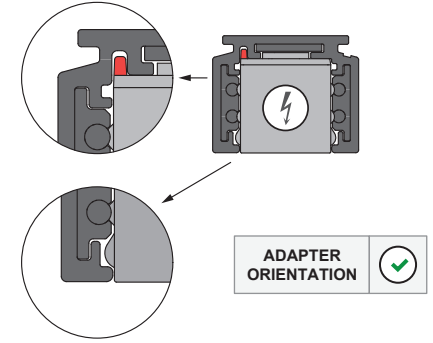

## 1.2 INSTALLATION

## ELECTRICAL

Replace protective shield when broken. The luminaire shall only be used complete with its protective shield.  
Reference number: 1010754

**LIGHT SOURCE - DO NOT TOUCH LED**  
Touching the LED can result in permanent damage of the light source. The light source contained in this luminaire shall only be replaced by the manufacturer or his service agent or a similar qualified person.