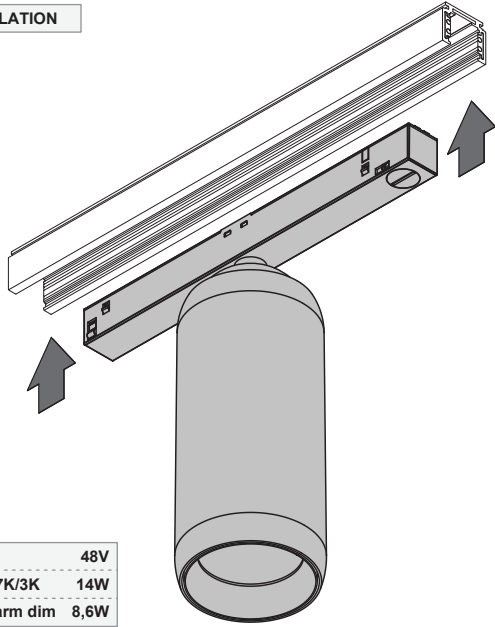

## 1.1 INSTALLATION

VOLTAGE	48V
POWER 2,7K/3K	14W
POWER warm dim	8,6W