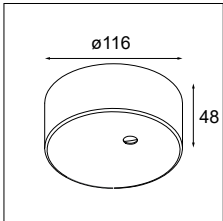

- **93005251** CONNECTION BOX 9P FOR TRANSPARENT CABLE BLACK STRUC
- **93005151** CONNECTION BOX 9P FOR TRANSPARENT CABLE WHITE STRUC