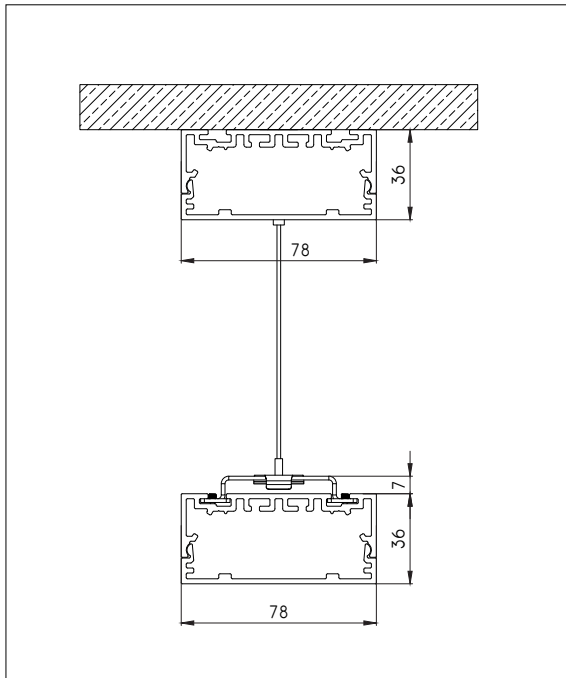

### Base Profile

Dimensions	36mm x 78mm (h x w)
Base thickness	1.5mm
Mounting	Ceiling suspended
Indoor/Outdoor	Indoor
Finish	Fine structured scratch resistant powder coating: black, white
IP rating	IP20
Glow Wire Test	960°
CRI	90+
Warranty	5 years