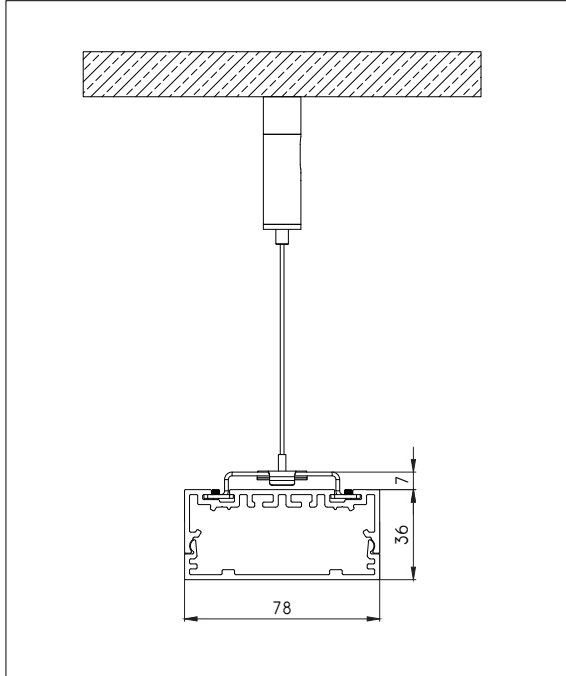

### Base Profile

Dimensions	36mm x 78mm (h x w)
Base thickness	1.5mm
Mounting	Ceiling suspended
Indoor/Outdoor	Indoor
Finish	Fine structured scratch resistant powder coating: black, white
IP rating	IP20
Glow Wire Test	960°
CRI	90+
Warranty	5 years