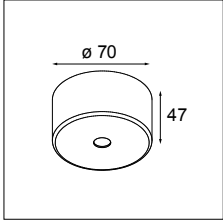

- 93520165 MP78 HOLE FOR POWER SUPPLY DE

**Connection**

- 93520050 MP78 CONNECTION 180°

- 93001132 HINGE FOR HIGH CONE BLACK STRUC
- 93001109 HINGE FOR HIGH CONE WHITE STRUC

**Electrical Supply**

- 93003203** POWER FEED KIT 2M 3X1.5MM<sup>2</sup> BLACK STRUC
- 93002903** POWER FEED KIT 2M 3X1.5MM<sup>2</sup> WHITE STRUC
- 93003205** POWER FEED KIT 2M 5X1.5 BLACK STRUC
- 93002905** POWER FEED KIT 2M 5X1.5MM<sup>2</sup> WHITE STRUC
- 93003305** POWER FEED KIT 2M 6X0.75 BLACK STRUC
- 93003304** POWER FEED KIT 2M 6X0.75 WHITE STRUC