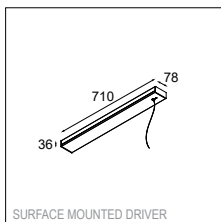

DRIVERS - see table

**2m cable 75mm² included