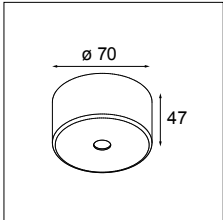

- **93003151** CONNECTION BOX 3P FOR TRANSPARANT CABLE BLACK STRUC
- **93002951** CONNECTION BOX 3P FOR TRANSPARANT CABLE WHITE STRUC
- **93003251** CONNECTION BOX 5P FOR TRANSPARANT CABLE BLACK STRUC
- **93003951** CONNECTION BOX 5P FOR TRANSPARANT CABLE WHITE STRUC
- **93003651** CONNECTION BOX 6P FOR TRANSPARENT CABLE BLACK STRUC
- **93003551** CONNECTION BOX 6P FOR TRANSPARENT CABLE WHITE STRUC