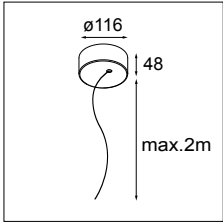

- **93003908** POWER FEED KIT 2M 9X0.75MM² BLACK STRUC
- **93003907** POWER FEED KIT 2M 9X0.75MM² WHITE STRUC