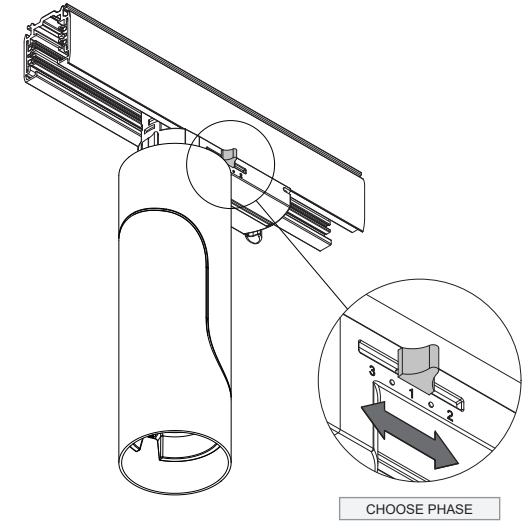

Semih Track 230V Adjustable 61 1xLED Trailing Edge DI

134417XX_134418XX_134419XX

1

2

3

COMBINE WITH MODULAR 230V TRACK COMPONENTS

Consult Modular Lighting Instruments website or catalogue for overview track components.
Fixture is also compatible with following track systems