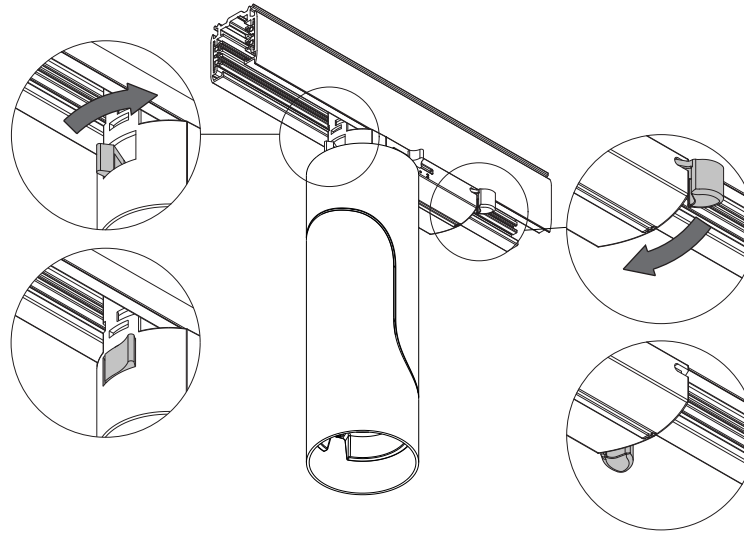

Semih Track 230V Adjustable 61 1xLED Trailing Edge DI

134417XX_134418XX_134419XX

1

2

3

COMBINE WITH MODULAR 230V TRACK COMPONENTS

Consult Modular Lighting Instruments website or catalogue for overview track components.
Fixture is also compatible with following track systems