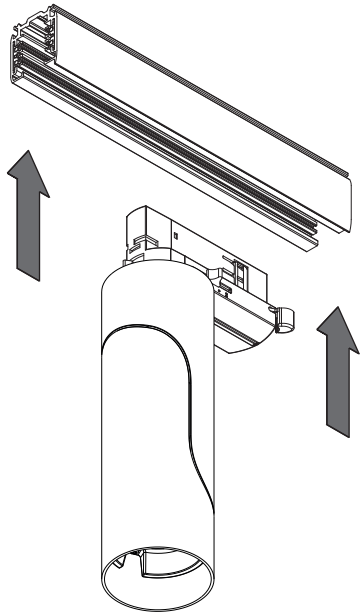

Semih Track 230V Adjustable 61 1xLED Trailing Edge DI

134417XX_134418XX_134419XX

1

2

3

COMBINE WITH MODULAR 230V TRACK COMPONENTS

Consult Modular Lighting Instruments website or catalogue for overview track components.
Fixture is also compatible with following track systems