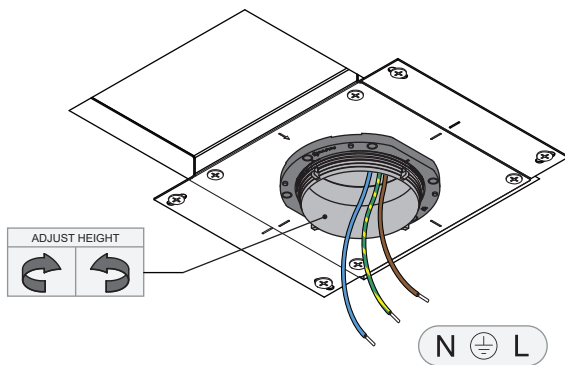

Concrete kit 150x150 - Ø82

13240930

INSTALLATION IN EXPOSED CONCRETE

INCLUDED - 13240930 Concrete kit 150x150 - Ø82

COMPATIBLE WITH :
132406XX

NOT INCLUDED - 11624030 Conbox 140x250x100x210

1

2