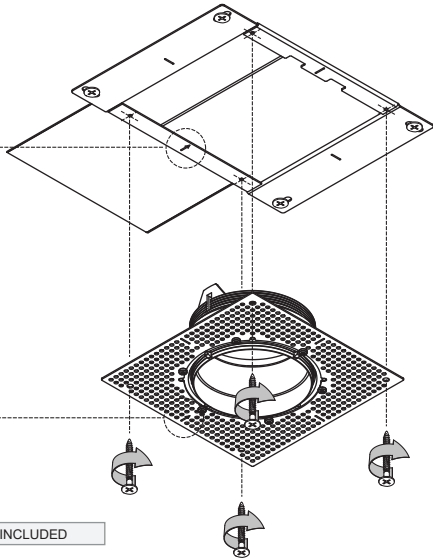

Gypkit trimless 150x150 - Ø82

12293430

INCLUDED - 12293430 Gypkit trimless 150x150 - Ø82

COMPATIBLE WITH
132406XX

NOT INCLUDED - 11624030 Conbox 140x250x100x210

1

ALIGN
ARROWS

SCREWS NOT INCLUDED

2

ADJUST HEIGHT

Min 4,5 mm
Max 25 mm

3

N ⊕ L

4

driver -

driver +