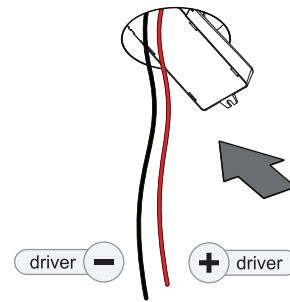

2

ADJUST HEIGHT

Min 4,5 mm
Max 25 mm

3

N ⊕ L

4

driver -

driver +

5

driver -

driver +

6

click

MODUPOINT JACK REC ACCESSORY SHOULD BE ORDERED SEPERATELY