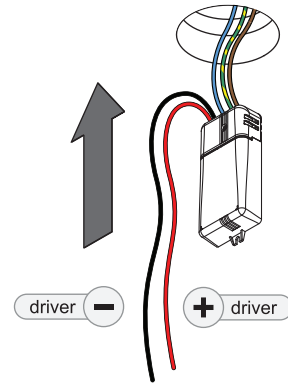

2

ADJUST HEIGHT

Min 4,5 mm
Max 25 mm

3

N ⊕ L

4

driver -

driver +

5

driver -

driver +

6

click

MODUPOINT JACK REC ACCESSORY SHOULD BE ORDERED SEPERATELY