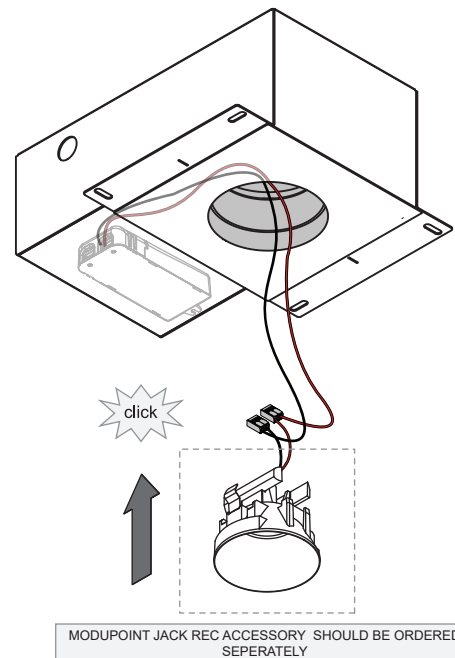

2

ADJUST HEIGHT

Min 4,5 mm
Max 25 mm

3

N ⊕ L

4

driver -

driver +

5

driver -

driver +

6

click

MODUPOINT JACK REC ACCESSORY SHOULD BE ORDERED SEPERATELY