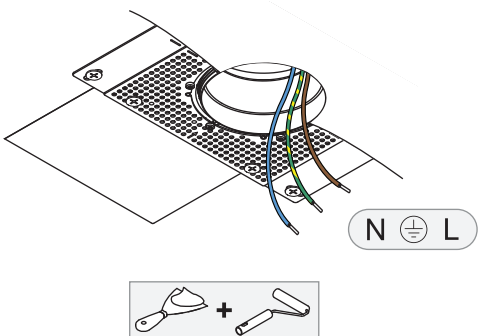

Gypkit trimless 150x150 - Ø82

12293430

INCLUDED - 12293430 Gypkit trimless 150x150 - Ø82

COMPATIBLE WITH
132406XX

NOT INCLUDED - 11624030 Conbox 140x250x100x210

1

ALIGN
ARROWS

SCREWS NOT INCLUDED

2

ADJUST HEIGHT

Min 4,5 mm
Max 25 mm

3

N ⊕ L

4

driver -

driver +

5

driver -

driver +

6

click

MODUPOINT JACK REC ACCESSORY SHOULD BE ORDERED SEPERATELY