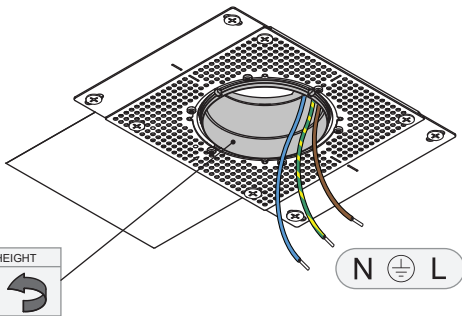

Gypkit trimless 150x150 - Ø82

12293430

INCLUDED - 12293430 Gypkit trimless 150x150 - Ø82

COMPATIBLE WITH
132406XX

NOT INCLUDED - 11624030 Conbox 140x250x100x210

1

ALIGN
ARROWS

SCREWS NOT INCLUDED

2

ADJUST HEIGHT

Min 4,5 mm
Max 25 mm

3

N ⊕ L

4

driver -

driver +

5

driver -

driver +

6

click

MODUPOINT JACK REC ACCESSORY SHOULD BE ORDERED SEPERATELY