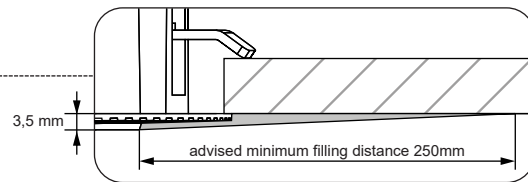

Recessed ring Ø70

11624330

DRIVERS & ACCESSORIES
 For latest version of driver matrix and available accessories check www.supermodular.com or connect with your sales contact.

DRIVER CAN ALSO BE INSERTED AFTERWARDS