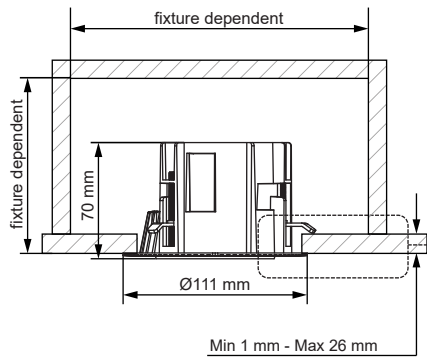

Recessed ring Ø70

11624330

DRIVERS & ACCESSORIES
 For latest version of driver matrix and available accessories check www.supermodular.com or connect with your sales contact.

DRIVER CAN ALSO BE INSERTED AFTERWARDS