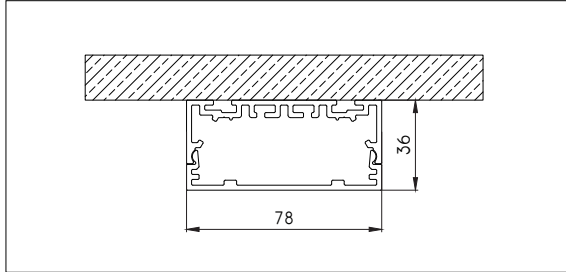

Base Profile

Dimensions	36mm x 78mm (h x w)
Base thickness	1.5mm
Mounting	Ceiling
Indoor/Outdoor	Indoor
Finish	Fine structured scratch resistant powder coating: black, white
IP rating	IP20
Glow Wire Test	960°
CRI	90+
Warranty	5 years