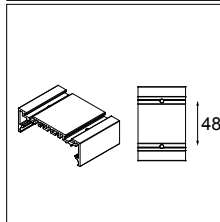

Fixation / Mounting

- 93520162 MP78 SURFACE FIXATON HOLE