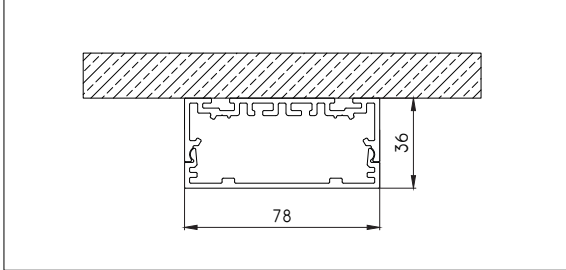

### Base Profile

Dimensions	36mm x 78mm (h x w)
Base thickness	1.5mm
Mounting	Ceiling
Indoor/Outdoor	Indoor
Finish	Fine structured scratch resistant powder coating: black, white
IP rating	IP20
Glow Wire Test	960°
CRI	90+
Warranty	5 years