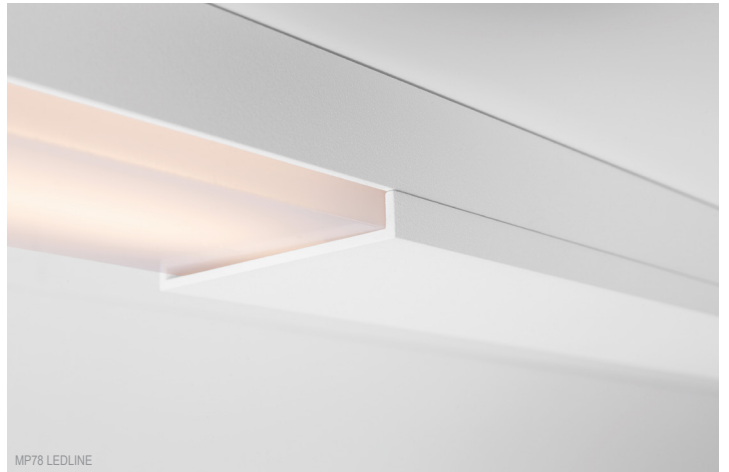

## *MP78 Surface*

MP78 is one of the thinnest profiles on the market. In combination with LED lines, LED spotlights or the directional spotlight Rektor, MP78 is your ideal ally for any project in which you wish to provide both basic and accent lighting with a single fixture. For general lighting, use LED lines. For accent lighting, LED spotlights are available in warm or neutral white. With its sleek looks, the Rektor directional surface-mounted spotlight is a perfect match for MP78 and makes the profile particularly versatile. The standard finishes are white or black structure.