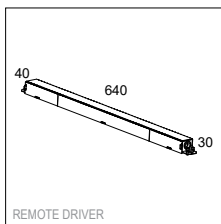

DRIVERS - see table

**2m cable 75mm² included