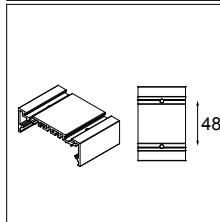

Fixation / Mounting

- 93000999 MP78 SURFACE FIXATON HOLE