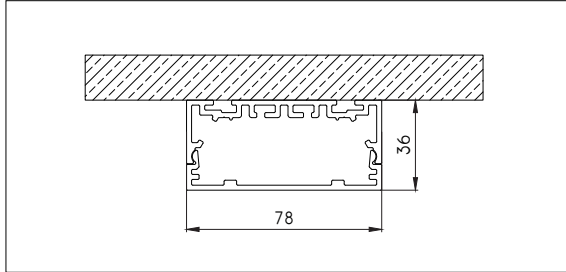

### Base Profile

Dimensions	36mm x 78mm (h x w)
Base thickness	1.5mm
Mounting	Ceiling
Indoor/Outdoor	Indoor
Finish	Fine structured scratch resistant powder coating: black, white
IP rating	IP20
Glow Wire Test	960°
CRI	90+
Warranty	5 years