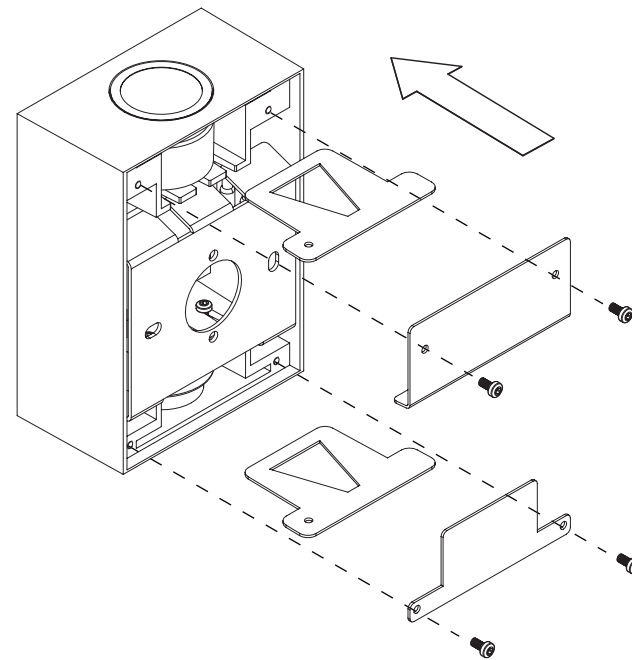

# Sulfer set beam plates IP54 version

132712XX\_132713XX

insert plates

CAN BE USED WITH  
Sulfer IP54

V0 - 26/10/2016