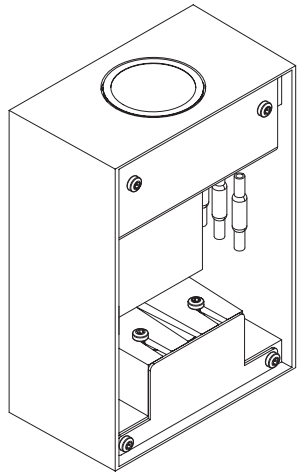

# Sulfer set beam plates IP54 version

132712XX\_132713XX

insert plates

CAN BE USED WITH  
Sulfer IP54

V0 - 26/10/2016