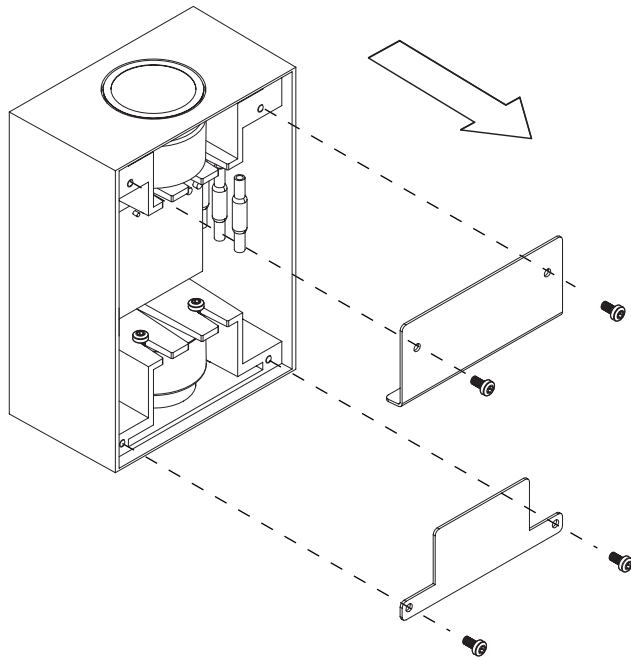

# Sulfer set beam plates IP54 version

132712XX\_132713XX

insert plates

CAN BE USED WITH  
Sulfer IP54

V0 - 26/10/2016