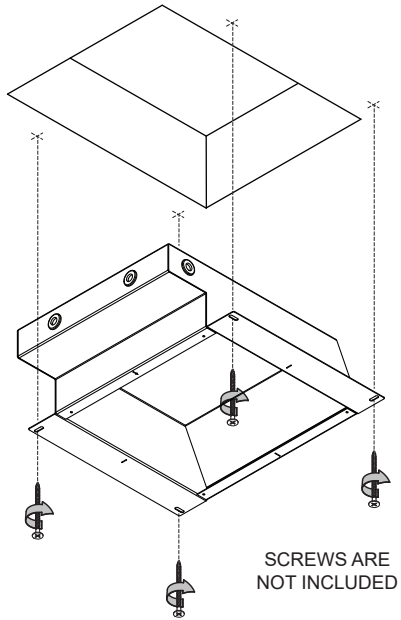

# Conbox 280x350x100x380

12182030

**DRIVERS & ACCESSORIES**  
 For latest version of driver matrix and available accessories check [www.supermodular.com](http://www.supermodular.com) or connect with your sales contact.

<b>12182030</b> CONBOX 280X350X100X380		<b>PLASTERED FINISH</b>		<b>EXPOSED CONCRETE FINISH</b>
	<b>+</b>	<b>12293030</b> GYPSUM FIBREBOARD 290X280	<b>12292930</b> GYPKIT TRIMLESS 290X280 - Ø177	<b>12182130</b> CONCRETE KIT 290X280 - Ø177
		SHELLBY 184	SHELLBY 176 TRIMLESS	SHELLBY 176 TRIMLESS