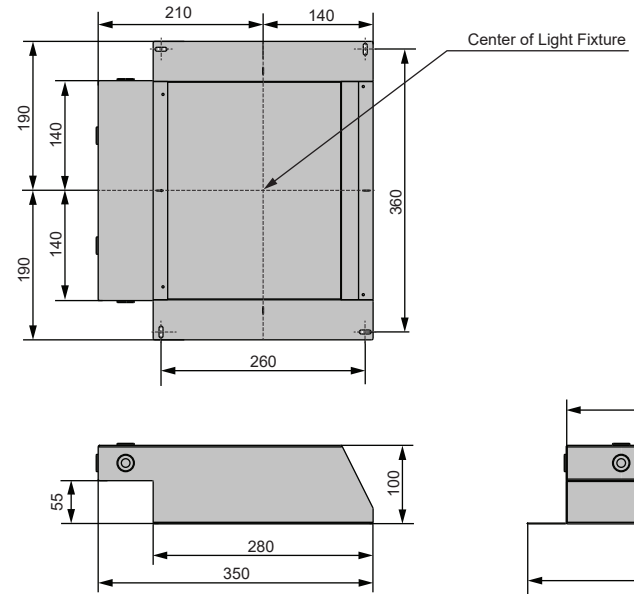

# Conbox 280x350x100x380

12182030

**DRIVERS & ACCESSORIES**  
 For latest version of driver matrix and available accessories check [www.supermodular.com](http://www.supermodular.com) or connect with your sales contact.

<b>12182030</b> CONBOX 280X350X100X380		<b>PLASTERED FINISH</b>		<b>EXPOSED CONCRETE FINISH</b>
	<b>+</b>	<b>12293030</b> GYPSUM FIBREBOARD 290X280	<b>12292930</b> GYPKIT TRIMLESS 290X280 - Ø177	<b>12182130</b> CONCRETE KIT 290X280 - Ø177
		SHELLBY 184	SHELLBY 176 TRIMLESS	SHELLBY 176 TRIMLESS