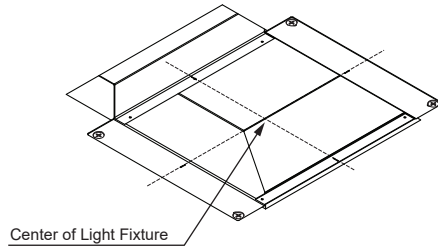

Conbox 280x350x100x380

12182030

DRIVERS & ACCESSORIES
For latest version of driver matrix and available accessories check www.supermodular.com or connect with your sales contact.

12182030 CONBOX 280X350X100X380		PLASTERED FINISH		EXPOSED CONCRETE FINISH
	+	12293030 GYPSUM FIBREBOARD 290X280	12292930 GYPKIT TRIMLESS 290X280 - Ø177	12182130 CONCRETE KIT 290X280 - Ø177
		SHELLBY 184	SHELLBY 176 TRIMLESS	SHELLBY 176 TRIMLESS