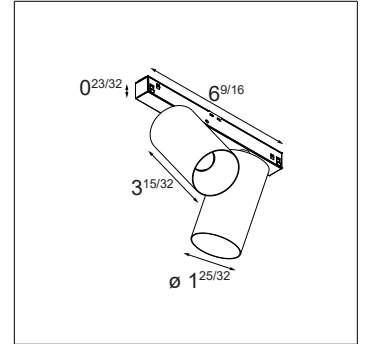

Minude Track 48V Adjustable 1.8 2x

Finish Information

Pista Track Compatibility

	Surface Track Suspended Track	Suspended Up / Down Track		Recessed Flanged Track	Recessed Trimless Track
		Up Portion	Down Portion		
Minude Track 48V Adjustable 1.8 1x	Ⓜ		Ⓜ	Ⓜ	Ⓜ
Minude Track 48V Adjustable 1.8 2x	Ⓜ		Ⓜ	Ⓜ	Ⓜ

See separate track datasheets for track information and accessories

Ordering Information

MINUD-T48-A-1.8			M	DY		
Minude Track 48V Adjustable 1.8	1X 1 Lamp	27 2700K	M Medium (29°)	DY Dry Location	0101 0-10V	BLCR Black Chrome
	2X 2 Lamp	30 3000K			D DALI	BLS Black Structure
		35 3500K				WHS White Structure
						BLBA Black Brushed
						BRBA Bronze Brushed
						CHBA Champagne Brushed
						SBBA Silver Bronze Brushed