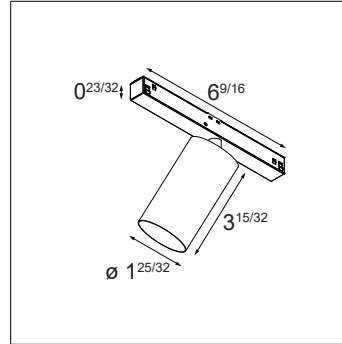

Minude Track 48V Adjustable 1.8

Overview

Bare and minimalistic, it's all in the twist. Our new miniature spot is an extremely simple cylinder-shaped light fixture with a lot to show. Endless applications, a variety of rich colors, phenomenal yogic flexibility. A deep-recessed light source for a glare-free light effect. To express a refined and minimalistic look & feel on walls or low ceiling executions, or to add on, as a stylish companion on our Pista track system. This little spot will make a big impression.

Minude Track 48V Adjustable 1.8

Luminaire Specifications

- For use with Pista 48V track systems
- Aperture: 1.7"
- Adjustability: 360° x 90°
- Body material: aluminum
- Body finish: powder coat, anodisation or chrome plating
- Stem is always black
- Upon insertion, fixtures attach magnetically to the track
- Fixtures can be moved in the track by sliding
- Force to remove from track: 13.5lbs