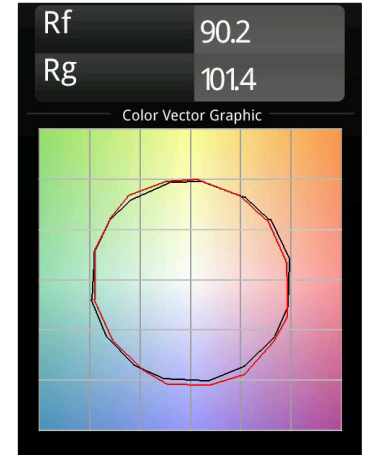

Minute Track 48V Adjustable 1.8

Performance Specifications (per luminaire)

	1x	2x
Weight	0.5lbs	0.9lbs
Adjustability	360° x 90°	360° x 90°
Location	dry	dry
CRI*	92, R9: 71	92, R9: 71
Lifetime	L80 B20 @ 50,000 hrs	L80 B20 @ 50,000 hrs
UGR	see website	see website

Electrical (typical)

Lamp Units	Dim Type	Input Voltage	Connected Load	Dim Level***
1x Fixed CCT	0-10V	48VDC	11.0W	1%
1x Fixed CCT	DALI**	48VDC	11.0W	1%
2x Fixed CCT	0-10V	48VDC	19.5W	1%
2x Fixed CCT	DALI**	48VDC	19.5W	1%

* CRI & TM-30 Value for 3000K

** Compatible with Casambi Wireless Pista Module. See track datasheets for more details

*** Consult the factory for dimmer compatibility

For photometric files see website or contact factory.

Output Specifications (per head)

Reference Delivered Lumens	CCT	Optics	Finish
610 (ref. 3000K, WHS)	2700K (0.98) 3000K (1.00) 3500K (1.06)	M (1.00)	BLCR (0.97) BLS (0.97) WHS (1.00) BLBA (0.98) BRBA (0.99) CHBA (1.01) SBBA (1.00)

Multipliers are indicated between brackets: ( )

Example calculation, to determine typical output for 2700K, Medium, Black Structure: 610 x (0.98) x (1.00) x (0.97) = 579 lumens

Listings and Certifications

- Classified: cULus
- Dry locations

Warranty

- Visit <https://www.supermodular.com/en-us/warranty>