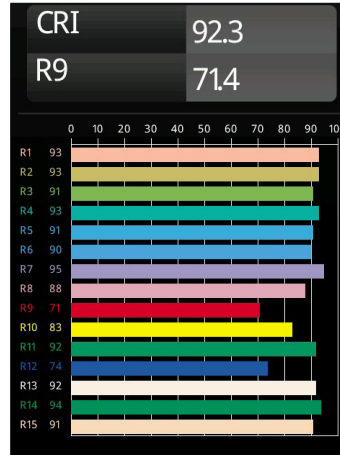

Minute Track 48V Adjustable 1.8

Performance Specifications (per luminaire)

	1x	2x
Weight	0.5lbs	0.9lbs
Adjustability	360° x 90°	360° x 90°
Location	dry	dry
CRI*	92, R9: 71	92, R9: 71
Lifetime	L80 B20 @ 50,000 hrs	L80 B20 @ 50,000 hrs
UGR	see website	see website

Electrical (typical)

Lamp Units	Dim Type	Input Voltage	Connected Load	Dim Level***
1x Fixed CCT	0-10V	48VDC	11.0W	1%
1x Fixed CCT	DALI**	48VDC	11.0W	1%
2x Fixed CCT	0-10V	48VDC	19.5W	1%
2x Fixed CCT	DALI**	48VDC	19.5W	1%

* CRI & TM-30 Value for 3000K

** Compatible with Casambi Wireless Pista Module. See track datasheets for more details

*** Consult the factory for dimmer compatibility

For photometric files see website or contact factory.

Output Specifications (per head)

Reference Delivered Lumens	CCT	Optics	Finish
610 (ref. 3000K, WHS)	2700K (0.98) 3000K (1.00) 3500K (1.06)	M (1.00)	BLCR (0.97) BLS (0.97) WHS (1.00) BLBA (0.98) BRBA (0.99) CHBA (1.01) SBBA (1.00)

Multipliers are indicated between brackets: ( )

Example calculation, to determine typical output for 2700K, Medium, Black Structure: 610 x (0.98) x (1.00) x (0.97) = 579 lumens

Listings and Certifications

- Classified: cULus
- Dry locations

Warranty

- Visit <https://www.supermodular.com/en-us/warranty>