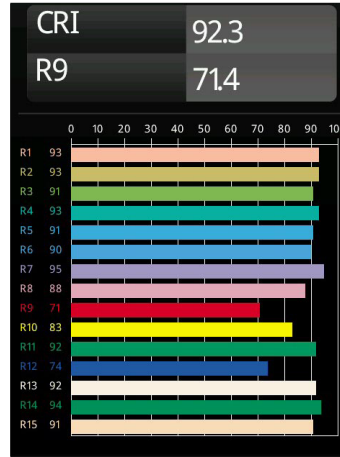

Minute Track 48V Adjustable 1.8

Performance Specifications (per luminaire)

	1x	2x
Weight	0.5lbs	0.9lbs
Adjustability	360° x 90°	360° x 90°
Location	dry	dry
CRI*	92, R9: 71	92, R9: 71
Lifetime	L80 B20 @ 50,000 hrs	L80 B20 @ 50,000 hrs
UGR	see website	see website

Electrical (typical)

Lamp Units	Dim Type	Input Voltage	Connected Load	Dim Level***
1x Fixed CCT	0-10V	48VDC	11.0W	1%
1x Fixed CCT	DALI**	48VDC	11.0W	1%
2x Fixed CCT	0-10V	48VDC	19.5W	1%
2x Fixed CCT	DALI**	48VDC	19.5W	1%

* CRI & TM-30 Value for 3000K

** Compatible with Casambi Wireless Pista Module. See track datasheets for more details

*** Consult the factory for dimmer compatibility

For photometric files see website or contact factory.

Output Specifications (per head)

Reference Delivered Lumens	CCT	Optics	Finish
610 (ref. 3000K, WHS)	2700K (0.98) 3000K (1.00) 3500K (1.06)	M (1.00)	BLCR (0.97) BLS (0.97) WHS (1.00) BLBA (0.98) BRBA (0.99) CHBA (1.01) SBBA (1.00)

Multipliers are indicated between brackets: ( )

Example calculation, to determine typical output for 2700K, Medium, Black Structure: 610 x (0.98) x (1.00) x (0.97) = 579 lumens

Listings and Certifications

- Classified: cULus
- Dry locations

Warranty

- Visit <https://www.supermodular.com/en-us/warranty>