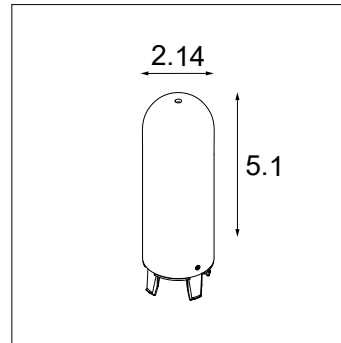

### Glass Specifications

- Glass selection required for use with Placebo
- Glass components attach mechanically with a twist to lock onto Placebo luminaire
- Glass Material: 3-layer hand blown glass
- For “up” versions, cable is not visible through glass

Placebo Glass Ball Up (GLB) Ø6.1"

Placebo Glass Ball Up (GLB) Ø3.5"

Placebo Glass Tube Up (GLT) 5.1"

Placebo Glass Tube Up (GLT) 1.8"

Placebo Glass Ball Down (GLB) Ø6.1"

Placebo Glass Ball Down (GLB) Ø3.5"

Placebo Glass Tube Down (GLT) 5.1"

Placebo Glass Tube Down (GLT) 1.8"