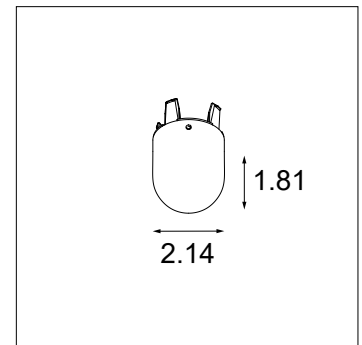

Placebo Glass Ball Up (GLB) Ø6.1"

Placebo Glass Ball Up (GLB) Ø3.5"

Placebo Glass Tube Up (GLT) 5.1"

Placebo Glass Tube Up (GLT) 1.8"

Placebo Glass Ball Down (GLB) Ø6.1"

Placebo Glass Ball Down (GLB) Ø3.5"

Placebo Glass Tube Down (GLT) 5.1"

Placebo Glass Tube Down (GLT) 1.8"