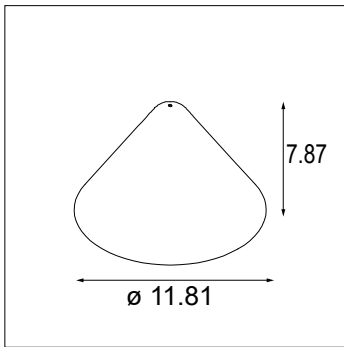

Placebo Track 48V Suspended

Shade Specifications

- Shades are optional (not required for use with Placebo)
- Shade material: Aluminum
- Exterior Finish: Paint or Paint with brushed metallic finish
- Interior Finish: Matte white (RAL 9002) Paint except with Sombrero which only has an exterior finish
- Sombrero only compatible with down Placebo version
- Weight: Douli – 1.1lbs
  Beanie - 1.98lbs
  Sombrero - 0.92lbs

Finish Information

Placebo Douli