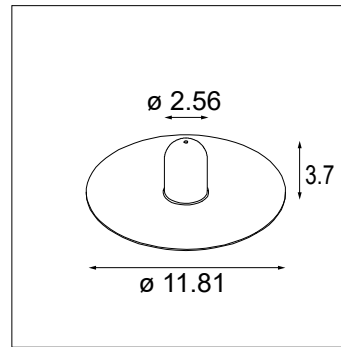

Placebo Sombrero

Ordering Information

PLACEBO

DOULIE

BEANIE

SOMBRERO

BLMT Black Matte

BR Bronze

CH Champagne

GWMT Grey White Matte