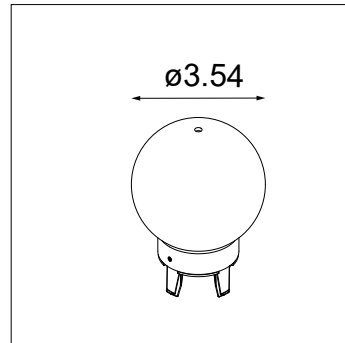

Placebo Glass Ball Up (GLB) Ø6.1"

Placebo Glass Ball Up (GLB) Ø3.5"

Placebo Glass Tube Up (GLT) 5.1"

Placebo Glass Tube Up (GLT) 1.8"

Placebo Glass Ball Down (GLB) Ø6.1"

Placebo Glass Ball Down (GLB) Ø3.5"