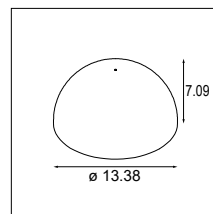

3. Select Optional Shade → Page 4

Example: **PLACEBO-BEANIE-CH**
(Placebo Beanie Champagne)

Example Order:

Qty.	Item
1	PLACE-T48-SP-D-2.4-1X-27-DY-0101-DI-CHBA
1	PLACEBO-GO-DO-6.1
1	PLACEBO-BEANIE-CH