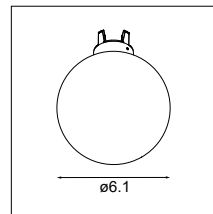

2. Select Glass → Page 3

Example: **PLACEBO-GO-DO-6.1**
(Placebo Glass Ball down, 6.1")