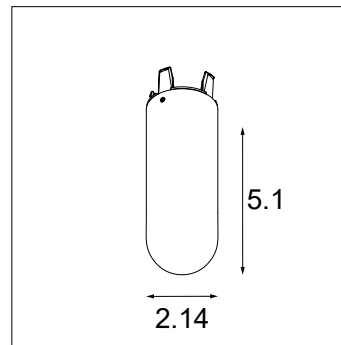

Placebo Glass Ball Up (GLB) Ø6.1"

Placebo Glass Ball Up (GLB) Ø3.5"

Placebo Glass Tube Up (GLT) 5.1"

Placebo Glass Tube Up (GLT) 1.8"

Placebo Glass Ball Down (GLB) Ø6.1"

Placebo Glass Ball Down (GLB) Ø3.5"

Placebo Glass Tube Down (GLT) 5.1"

Placebo Glass Tube Down (GLT) 1.8"