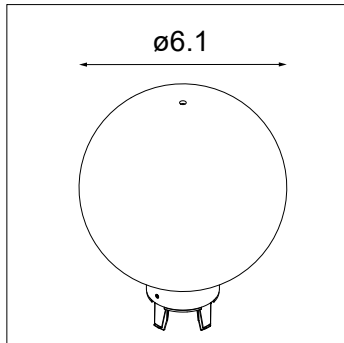

Placebo Glass Ball Up (GLB) Ø6.1"

Placebo Glass Ball Up (GLB) Ø3.5"

Placebo Glass Tube Up (GLT) 5.1"

Placebo Glass Tube Up (GLT) 1.8"

Placebo Glass Ball Down (GLB) Ø6.1"

Placebo Glass Ball Down (GLB) Ø3.5"