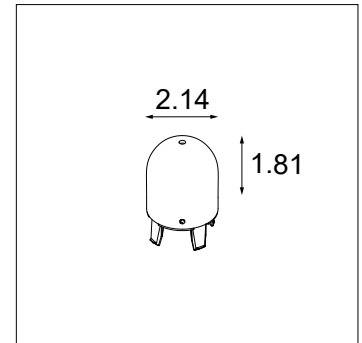

### Glass Specifications

- Glass selection required for use with Placebo
- Glass components attach mechanically with a twist to lock onto Placebo luminaire
- Glass Material: 3-layer hand blown glass
- For “up” versions, cable is not visible through glass

Placebo Glass Ball Up (GLB) Ø6.1"

Placebo Glass Ball Up (GLB) Ø3.5"

Placebo Glass Tube Up (GLT) 5.1"

Placebo Glass Tube Up (GLT) 1.8"

Placebo Glass Ball Down (GLB) Ø6.1"

Placebo Glass Ball Down (GLB) Ø3.5"