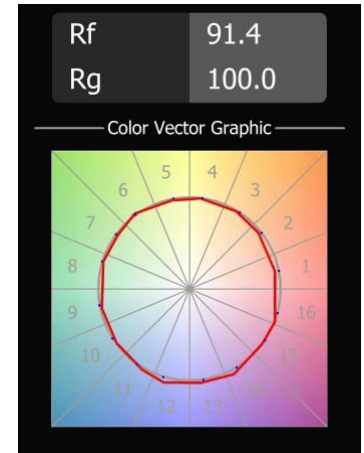

Placebo Track 48V Suspended

Performance Specifications (per luminaire)

	Fixed CCT	Warm Dim		
Weight	1.23lbs			
Location	Dry			
CRI*	93, R9: 65	94, R9: 69		
Lifetime	L80 B20 @ 50,000 hrs			
UGR	see website			
Electrical (typical)				
	Dim Type	Input Voltage	Connected Load	Dimming Level***
Fixed CCT	0-10V	48VDC	7.1W	1%
Warm Dim	0-10V	48VDC	8.4W	1%
Fixed CCT	DALI**	48VDC	7.1W	1%
Warm Dim	DALI**	48VDC	8.4W	1%

For photometric files see website or contact factory

* CRI & TM-30 Value for 3000K

** Compatible with Casambi Wireless Pista Module. See track datasheets for more details.

*** Consult the factory for dimmer compatibility

Output Specifications

Performance is typical per head
( ) indicates multipliers

Version	Reference Delivered Lumens	CCT	Optics
Down	626 (Ref: 3000K, Glass ball Ø6.1, no shade)	2700K (0.97) 3000K (1.0) 3500K (1.06)	Tube 1.8 (0.72) Tube 1.8 + Somb WHS (0.58) Tube 1.8 + Somb BLS (0.54) Tube 1.8 + Beanie (0.51) Tube 1.8 + Douli (0.50) Tube 5.1 (0.88) Tube 5.1 + Somb WHS (0.85) Tube 5.1 + Somb BLS (0.67) Tube 5.1 + Beanie (0.57) Tube 5.1 + Douli (0.62) Ball 3.5 (0.85) Ball 3.5 + Somb WHS (0.90) Ball 3.5 + Somb BLS (0.72) Ball 3.5 + Beanie (0.76) Ball 3.5 + Douli (0.72) Ball 6.1 (1.0) Ball 6.1 + Somb WHS (0.96) Ball 6.1 + Somb BLS (0.83) Ball 6.1 + Beanie (0.76) Ball 6.1 + Douli (0.75)
Up	626 (Ref: 3000K, Glass ball Ø6.1, no shade)	2700K (0.97) 3000K (1.0) 3500K (1.06)	Tube 1.8 (0.72) Tube 1.8 + Beanie (0.32) Tube 1.8 + Douli (0.16) Tube 5.1 (0.88) Tube 5.1 + Beanie (0.44) Tube 5.1 + Douli (0.39) Ball 3.5 (0.85) Ball 3.5 + Beanie (0.46) Ball 3.5 + Douli (0.31) Ball 6.1 (1.0) Ball 6.1 + Beanie (0.47) Ball 6.1 + Douli (0.42)

Example Calculation

To determine typical output for Down, 2700K, tube 5.1 + Beanie
 $626 \times 0.97 \times 0.57 = 346$ lumen

Listings and Certifications

- Dry location listed
- cUL & UL listed

Warranty

Visit <https://www.supermodular.com/warranty>