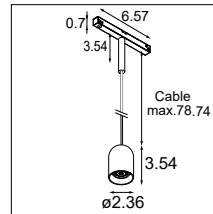

Example: **PLACE-T48-SP-D-2.4-1X-27-DY-0101-DI-CHBA**
(Placebo Track 48V Suspended Down 2.4 1x, 2700K, dry rated, 0-10V, driver included, champagne brushed anodised)