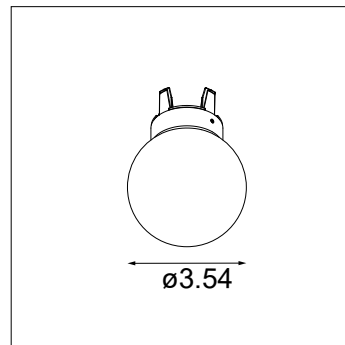

Placebo Glass Ball Up (GLB) Ø6.1"

Placebo Glass Ball Up (GLB) Ø3.5"

Placebo Glass Tube Up (GLT) 5.1"

Placebo Glass Tube Up (GLT) 1.8"

Placebo Glass Ball Down (GLB) Ø6.1"

Placebo Glass Ball Down (GLB) Ø3.5"

Placebo Glass Tube Down (GLT) 5.1"

Placebo Glass Tube Down (GLT) 1.8"