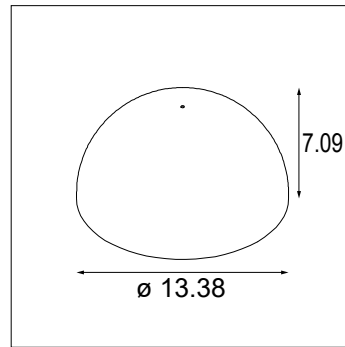

Placebo Beanie