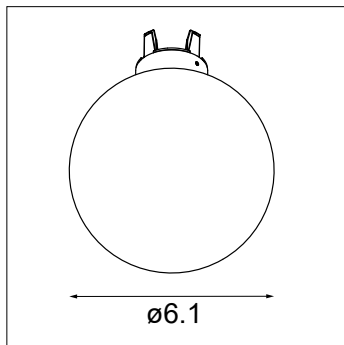

Placebo Glass Ball Up (GLB) Ø6.1"

Placebo Glass Ball Up (GLB) Ø3.5"

Placebo Glass Tube Up (GLT) 5.1"

Placebo Glass Tube Up (GLT) 1.8"

Placebo Glass Ball Down (GLB) Ø6.1"

Placebo Glass Ball Down (GLB) Ø3.5"

Placebo Glass Tube Down (GLT) 5.1"

Placebo Glass Tube Down (GLT) 1.8"