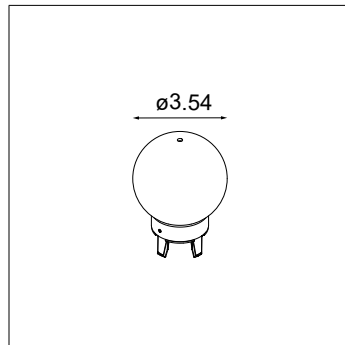

Placebo Glass Ball Down Ø6.1"

Placebo Glass Ball Down Ø3.5"

Placebo Glass Tube Down 5.1"

Placebo Glass Tube Down 1.8"

Placebo Glass Ball Up Ø6.1"

Placebo Glass Ball Up Ø3.5"

Placebo Glass Tube Up 5.1"

Placebo Glass Tube Up 1.8"

### Ordering Information

Ordering Code	Version	For Luminaire	Weight
PLACEBO-GLB-DO-6.1	Glass Ball Ø6.1"	Down	1.07lbs
PLACEBO-GLB-UP-6.1	Glass Ball Ø6.1"	Up	1.07lbs
PLACEBO-GLB-DO-3.5	Glass Ball Ø3.5"	Down	0.39lbs
PLACEBO-GLB-UP-3.5	Glass Ball Ø3.5"	Up	0.39lbs
PLACEBO-GLT-DO-5.1	Glass Tube 5.1"	Down	0.37lbs
PLACEBO-GLT-UP-5.1	Glass Tube 5.1"	Up	0.37lbs
PLACEBO-GLT-DO-1.8	Glass Tube 1.8"	Down	0.14lbs
PLACEBO-GLT-UP-1.8	Glass Tube 1.8"	Up	0.14lbs