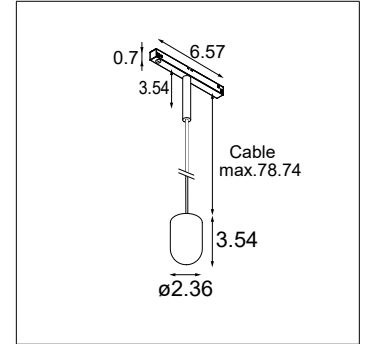

Placebo Track 48V Suspended Up 2.4 1x

Finish Information

Pista Track Compatibility

	Surface Track Suspended Track	Suspended Up / Down Track		Recessed Flanged Track	Recessed Trimless Track
		Up Portion	Down Portion		
Placebo Track 48V Suspended Down 2.4 1x	Ⓜ		Ⓜ	Ⓜ	Ⓜ
Placebo Track 48V Suspended Up 2.4 1x	Ⓜ		Ⓜ	Ⓜ	Ⓜ

See separate track datasheets for track information and accessories

Ordering Information

				DY					
PLACE-T48-SP-D-2.4-1X	Placebo Track 48V Suspended Down 2.4	27	2700K	DY	Dry Location	0101	0-10V	BLS	Black Structure
PLACE-T48-SP-U-2.4-1X	Placebo Track 48V Suspended Up 2.4	30	3000K			D	DALI	WHS	White Structure
		35	3500K					BLBA	Black Brushed
		WD	Warm Dim 3000K - 1800K					BRBA	Bronze Brushed
								CHBA	Champagne Brushed
								SBBA	Silver Bronze Brushed