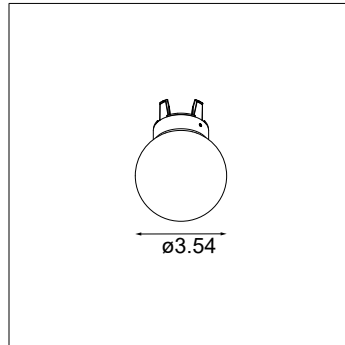

### Ordering Information

				DY					
<b>PLACE-T48-SP-D-2.4-1X</b>	Placebo Track 48V Suspended Down 2.4	<b>27</b>	2700K	<b>DY</b>	Dry Location	<b>0101</b>	0-10V	<b>BLS</b>	Black Structure
<b>PLACE-T48-SP-U-2.4-1X</b>	Placebo Track 48V Suspended Up 2.4	<b>30</b>	3000K			<b>D</b>	DALI	<b>WHS</b>	White Structure
		<b>35</b>	3500K					<b>BLBA</b>	Black Brushed
		<b>WD</b>	Warm Dim 3000K - 1800K					<b>BRBA</b>	Bronze Brushed
								<b>CHBA</b>	Champagne Brushed
								<b>SBBA</b>	Silver Bronze Brushed

Placebo Glass Ball Down Ø6.1"

Placebo Glass Ball Down Ø3.5"

Placebo Glass Tube Down 5.1"

Placebo Glass Tube Down 1.8"

Placebo Glass Ball Up Ø6.1"

Placebo Glass Ball Up Ø3.5"

Placebo Glass Tube Up 5.1"

Placebo Glass Tube Up 1.8"