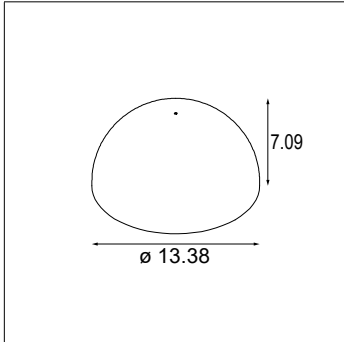

Decorative Accessories Specifications

- Optional, maximum 1 per luminaire
- Material: aluminum
- Exterior finish: wet paint
- Interior finish: wet paint, always matte grey white (except for Sombrero, which only has an exterior finish)
- Sombrero is only compatible with “down” luminaires

Placebo Beanie