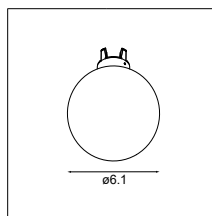

2. Select Glass Accessory → Page 3

Example: **PLACEBO-GLB-DO-6.1**
Placebo Glass Ball Down Ø6.1"