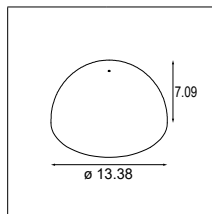

3. Select Decorative Accessory → Page 4

Example: **PLACEBO-BEANIE-CH**
Placebo Beanie, champagne

Example order:

Quantity	Item
1	PLACE-T48-SP-D-2.4-1X-27-DY-0101-CHBA
1	PLACEBO-GLB-DO-6.1
1	PLACEBO-BEANIE-CH