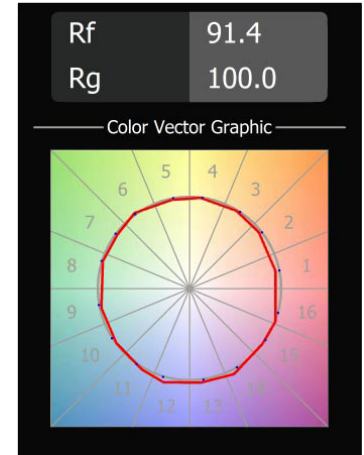

Placebo Track 48V Suspended 2.4

Performance Specifications (per luminaire)

	Fixed CCT	Warm Dim
Weight	1.23lbs	1.23lbs
Location	dry	dry
CRI*	93, R9: 65	94, R9: 69
Lifetime	L80 B20 @ 50.000 hrs	L80 B20 @ 50.000 hrs
UGR	see website	see website

Electrical (typical)

Lamp Units	Dim Type	Input Voltage	Connected Load	Dim Level***
1x Fixed CCT	0-10V	48VDC	7.1W	1%
1x Fixed CCT	DALI**	48VDC	7.1W	1%
1x Warm Dim	0-10V	48VDC	8.4W	1%
1x Warm Dim	DALI**	48VDC	8.4W	1%

* CRI & TM-30 Value for 3000K

** Compatible with Casambi Wireless Pista Module. See track datasheets for more details

*** Consult the factory for dimmer compatibility

For photometric files see website or contact factory.

Output Specifications (per lamp unit)

Down			
Lumens	CCT	Finish	
626	2700K (0.97)	GLASS BALL 6.1	(1.00)
		GLASS BALL 6.1 + BEANIE	(0.76)
	3000K (1.00)	GLASS BALL 6.1 + DOULI	(0.75)
		GLASS BALL 6.1 + SOMBRERO BLS	(0.83)
	3500K (1.06)	GLASS BALL 6.1 + SOMBRERO WHS	(0.96)
		GLASS BALL 3.5	(0.85)
	WD (0.61)	GLASS BALL 3.5 + BEANIE	(0.70)
		GLASS BALL 3.5 + DOULI	(0.72)
		GLASS BALL 3.5 + SOMBRERO BLS	(0.72)
		GLASS BALL 3.5 + SOMBRERO WHS	(0.90)
		GLASS TUBE 5.1	(0.88)
		GLASS TUBE 5.1 + BEANIE	(0.57)
		GLASS TUBE 5.1 + DOULI	(0.62)
		GLASS TUBE 5.1 + SOMBRERO BLS	(0.67)
		GLASS TUBE 5.1 + SOMBRERO WHS	(0.85)
		GLASS TUBE 1.8	(0.72)
		GLASS TUBE 1.8 + BEANIE	(0.52)
	GLASS TUBE 1.8 + DOULI	(0.50)	
	GLASS TUBE 1.8 + SOMBRERO BLS	(0.54)	
	GLASS TUBE 1.8 + SOMBRERO WHS	(0.58)	

Up			
Lumens	CCT	Finish	
626	2700K (0.97)	GLASS BALL 6.1	(1.00)
		GLASS BALL 6.1 + BEANIE	(0.48)
	3000K (1.00)	GLASS BALL 6.1 + DOULI	(0.42)
		GLASS BALL 3.5	(0.85)
	3500K (1.06)	GLASS BALL 3.5 + BEANIE	(0.46)
		GLASS BALL 3.5 + DOULI	(0.31)
	WD (0.61)	GLASS TUBE 5.1	(0.88)
		GLASS TUBE 5.1 + BEANIE	(0.44)
		GLASS TUBE 5.1 + DOULI	(0.39)
		GLASS TUBE 1.8	(0.72)
		GLASS TUBE 1.8 + BEANIE	(0.32)
		GLASS TUBE 1.8 + DOULI	(0.16)

Values are typical delivered lumens, multipliers are indicated between brackets: ( )

Example calculation, to determine typical output for 11.9 (8 spots) version, 2700K, Medium, Black Structure: 699 x (0.93) x (1.14) x (0.95) = 704 lumens

Listings and Certifications

- Classified: cULus
- Dry locations

Warranty

- Visit <https://www.supermodular.com/en-us/warranty>