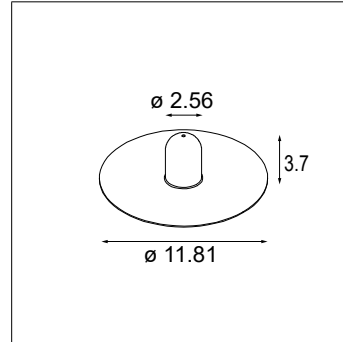

Placebo Sombrero

Finish Information

Ordering Information

Ordering Code	Version	Exterior Finish	Weight
PLACEBO-BEANIE-BLMT	Beanie	Black	1.98lbs
PLACEBO-BEANIE-GWMT	Beanie	Grey White	1.98lbs
PLACEBO-BEANIE-BR	Beanie	Bronze	1.98lbs
PLACEBO-BEANIE-CH	Beanie	Champagne	1.98lbs
PLACEBO-DOULI-BLMT	Douli	Black	1.10lbs
PLACEBO-DOULI-GWMT	Douli	Grey White	1.10lbs
PLACEBO-DOULI-BR	Douli	Bronze	1.10lbs
PLACEBO-DOULI-CH	Douli	Champagne	1.10lbs
PLACEBO-SOMBRERO-BLMT	Sombrero	Black	0.92lbs
PLACEBO-SOMBRERO-GWMT	Sombrero	Grey White	0.92lbs
PLACEBO-SOMBRERO-BR	Sombrero	Bronze	0.92lbs
PLACEBO-SOMBRERO-CH	Sombrero	Champagne	0.92lbs