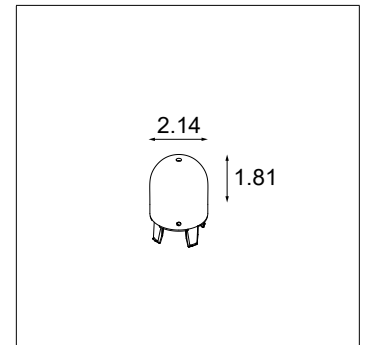

Placebo Glass Ball Down Ø6.1"

Placebo Glass Ball Down Ø3.5"

Placebo Glass Tube Down 5.1"

Placebo Glass Tube Down 1.8"

Placebo Glass Ball Up Ø6.1"

Placebo Glass Ball Up Ø3.5"

Placebo Glass Tube Up 5.1"

Placebo Glass Tube Up 1.8"

### Ordering Information

Ordering Code	Version	For Luminaire	Weight
PLACEBO-GLB-DO-6.1	Glass Ball Ø6.1"	Down	1.07lbs
PLACEBO-GLB-UP-6.1	Glass Ball Ø6.1"	Up	1.07lbs
PLACEBO-GLB-DO-3.5	Glass Ball Ø3.5"	Down	0.39lbs
PLACEBO-GLB-UP-3.5	Glass Ball Ø3.5"	Up	0.39lbs
PLACEBO-GLT-DO-5.1	Glass Tube 5.1"	Down	0.37lbs
PLACEBO-GLT-UP-5.1	Glass Tube 5.1"	Up	0.37lbs
PLACEBO-GLT-DO-1.8	Glass Tube 1.8"	Down	0.14lbs
PLACEBO-GLT-UP-1.8	Glass Tube 1.8"	Up	0.14lbs