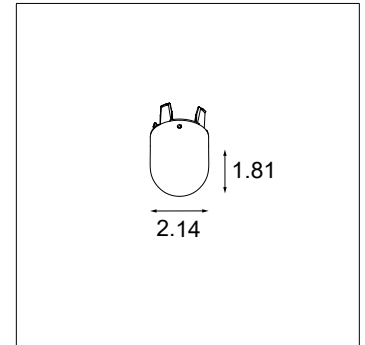

Placebo Glass Ball Down Ø6.1"

Placebo Glass Ball Down Ø3.5"

Placebo Glass Tube Down 5.1"

Placebo Glass Tube Down 1.8"

Placebo Glass Ball Up Ø6.1"

Placebo Glass Ball Up Ø3.5"

Placebo Glass Tube Up 5.1"

Placebo Glass Tube Up 1.8"

### Ordering Information

Ordering Code	Version	For Luminaire	Weight
PLACEBO-GLB-DO-6.1	Glass Ball Ø6.1"	Down	1.07lbs
PLACEBO-GLB-UP-6.1	Glass Ball Ø6.1"	Up	1.07lbs
PLACEBO-GLB-DO-3.5	Glass Ball Ø3.5"	Down	0.39lbs
PLACEBO-GLB-UP-3.5	Glass Ball Ø3.5"	Up	0.39lbs
PLACEBO-GLT-DO-5.1	Glass Tube 5.1"	Down	0.37lbs
PLACEBO-GLT-UP-5.1	Glass Tube 5.1"	Up	0.37lbs
PLACEBO-GLT-DO-1.8	Glass Tube 1.8"	Down	0.14lbs
PLACEBO-GLT-UP-1.8	Glass Tube 1.8"	Up	0.14lbs