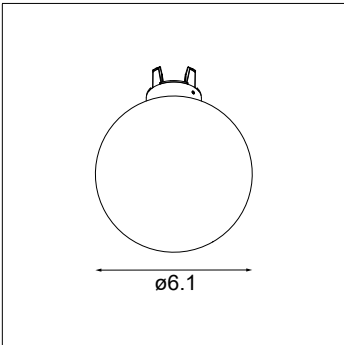

Glass Accessories Specifications

- Glass selection is required
- Glass components attach mechanically with a twist to lock onto the luminaire
- Glass material: 3-layered hand blown glass (opal)
- For "up" luminaires: power feed cable is not visible through the glass

Placebo Glass Ball Down Ø6.1"