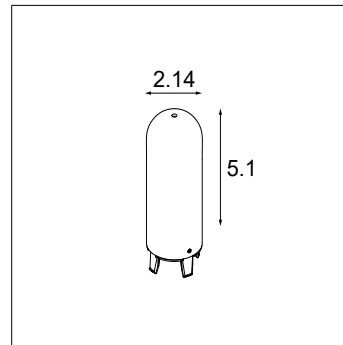

Placebo Glass Ball Down Ø6.1"

Placebo Glass Ball Down Ø3.5"

Placebo Glass Tube Down 5.1"

Placebo Glass Tube Down 1.8"

Placebo Glass Ball Up Ø6.1"

Placebo Glass Ball Up Ø3.5"

Placebo Glass Tube Up 5.1"

Placebo Glass Tube Up 1.8"

### Ordering Information

Ordering Code	Version	For Luminaire	Weight
PLACEBO-GLB-DO-6.1	Glass Ball Ø6.1"	Down	1.07lbs
PLACEBO-GLB-UP-6.1	Glass Ball Ø6.1"	Up	1.07lbs
PLACEBO-GLB-DO-3.5	Glass Ball Ø3.5"	Down	0.39lbs
PLACEBO-GLB-UP-3.5	Glass Ball Ø3.5"	Up	0.39lbs
PLACEBO-GLT-DO-5.1	Glass Tube 5.1"	Down	0.37lbs
PLACEBO-GLT-UP-5.1	Glass Tube 5.1"	Up	0.37lbs
PLACEBO-GLT-DO-1.8	Glass Tube 1.8"	Down	0.14lbs
PLACEBO-GLT-UP-1.8	Glass Tube 1.8"	Up	0.14lbs