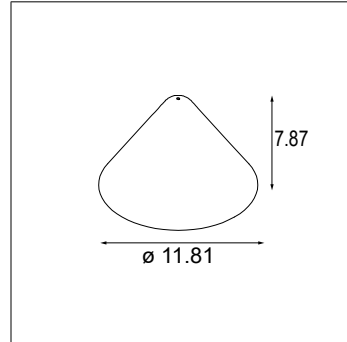

Placebo Douli