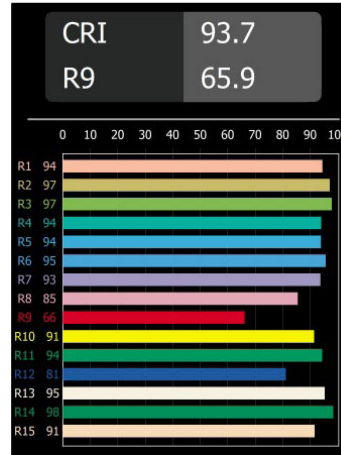

Placebo Track 48V Suspended 2.4

Performance Specifications (per luminaire)

	Fixed CCT	Warm Dim
Weight	1.23lbs	1.23lbs
Location	dry	dry
CRI*	93, R9: 65	94, R9: 69
Lifetime	L80 B20 @ 50.000 hrs	L80 B20 @ 50.000 hrs
UGR	see website	see website

Electrical (typical)

Lamp Units	Dim Type	Input Voltage	Connected Load	Dim Level***
1x Fixed CCT	0-10V	48VDC	7.1W	1%
1x Fixed CCT	DALI**	48VDC	7.1W	1%
1x Warm Dim	0-10V	48VDC	8.4W	1%
1x Warm Dim	DALI**	48VDC	8.4W	1%

* CRI & TM-30 Value for 3000K

** Compatible with Casambi Wireless Pista Module. See track datasheets for more details

*** Consult the factory for dimmer compatibility

For photometric files see website or contact factory.

Output Specifications (per lamp unit)

Down			
Lumens	CCT	Finish	
626	2700K (0.97)	GLASS BALL 6.1	(1.00)
		GLASS BALL 6.1 + BEANIE	(0.76)
	3000K (1.00)	GLASS BALL 6.1 + DOULI	(0.75)
		GLASS BALL 6.1 + SOMBRERO BLS	(0.83)
	3500K (1.06)	GLASS BALL 6.1 + SOMBRERO WHS	(0.96)
		GLASS BALL 3.5	(0.85)
	WD (0.61)	GLASS BALL 3.5 + BEANIE	(0.70)
		GLASS BALL 3.5 + DOULI	(0.72)
		GLASS BALL 3.5 + SOMBRERO BLS	(0.72)
		GLASS BALL 3.5 + SOMBRERO WHS	(0.90)
		GLASS TUBE 5.1	(0.88)
		GLASS TUBE 5.1 + BEANIE	(0.57)
		GLASS TUBE 5.1 + DOULI	(0.62)
		GLASS TUBE 5.1 + SOMBRERO BLS	(0.67)
		GLASS TUBE 5.1 + SOMBRERO WHS	(0.85)
		GLASS TUBE 1.8	(0.72)
		GLASS TUBE 1.8 + BEANIE	(0.52)
	GLASS TUBE 1.8 + DOULI	(0.50)	
	GLASS TUBE 1.8 + SOMBRERO BLS	(0.54)	
	GLASS TUBE 1.8 + SOMBRERO WHS	(0.58)	

Up			
Lumens	CCT	Finish	
626	2700K (0.97)	GLASS BALL 6.1	(1.00)
		GLASS BALL 6.1 + BEANIE	(0.48)
	3000K (1.00)	GLASS BALL 6.1 + DOULI	(0.42)
		GLASS BALL 3.5	(0.85)
	3500K (1.06)	GLASS BALL 3.5 + BEANIE	(0.46)
		GLASS BALL 3.5 + DOULI	(0.31)
	WD (0.61)	GLASS TUBE 5.1	(0.88)
		GLASS TUBE 5.1 + BEANIE	(0.44)
		GLASS TUBE 5.1 + DOULI	(0.39)
		GLASS TUBE 1.8	(0.72)
		GLASS TUBE 1.8 + BEANIE	(0.32)
		GLASS TUBE 1.8 + DOULI	(0.16)

Values are typical delivered lumens, multipliers are indicated between brackets: ( )

Example calculation, to determine typical output for 11.9 (8 spots) version, 2700K, Medium, Black Structure: 699 x (0.93) x (1.14) x (0.95) = 704 lumens

Listings and Certifications

- Classified: cULus
- Dry locations

Warranty

- Visit <https://www.supermodular.com/en-us/warranty>