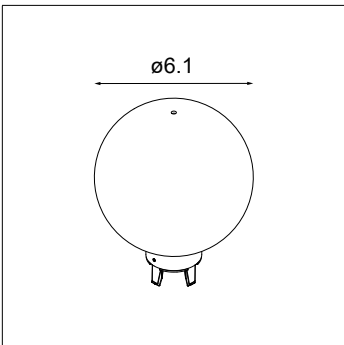

Placebo Glass Ball Down Ø6.1"

Placebo Glass Ball Down Ø3.5"

Placebo Glass Tube Down 5.1"

Placebo Glass Tube Down 1.8"

Placebo Glass Ball Up Ø6.1"

Placebo Glass Ball Up Ø3.5"

Placebo Glass Tube Up 5.1"

Placebo Glass Tube Up 1.8"

### Ordering Information

Ordering Code	Version	For Luminaire	Weight
PLACEBO-GLB-DO-6.1	Glass Ball Ø6.1"	Down	1.07lbs
PLACEBO-GLB-UP-6.1	Glass Ball Ø6.1"	Up	1.07lbs
PLACEBO-GLB-DO-3.5	Glass Ball Ø3.5"	Down	0.39lbs
PLACEBO-GLB-UP-3.5	Glass Ball Ø3.5"	Up	0.39lbs
PLACEBO-GLT-DO-5.1	Glass Tube 5.1"	Down	0.37lbs
PLACEBO-GLT-UP-5.1	Glass Tube 5.1"	Up	0.37lbs
PLACEBO-GLT-DO-1.8	Glass Tube 1.8"	Down	0.14lbs
PLACEBO-GLT-UP-1.8	Glass Tube 1.8"	Up	0.14lbs