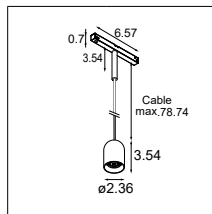

Example: **PLACE-T48-SP-D-2.4-1X-27-DY-0101-CHBA**
Placebo Track 48V Suspended Down 2.4, 2700K, dry rated, 0-10V, champagne