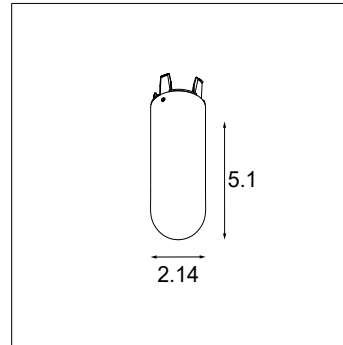

### Glass Accessories Specifications

- Glass selection is required
- Glass components attach mechanically with a twist to lock onto the luminaire
- Glass material: 3-layered hand blown glass (opal)
- For "up" luminaires: power feed cable is not visible through the glass

Placebo Glass Ball Down Ø6.1"

Placebo Glass Ball Down Ø3.5"

Placebo Glass Tube Down 5.1"

Placebo Glass Tube Down 1.8"

Placebo Glass Ball Up Ø6.1"

Placebo Glass Ball Up Ø3.5"

Placebo Glass Tube Up 5.1"

Placebo Glass Tube Up 1.8"

### Ordering Information

Ordering Code	Version	For Luminaire	Weight
PLACEBO-GLB-DO-6.1	Glass Ball Ø6.1"	Down	1.07lbs
PLACEBO-GLB-UP-6.1	Glass Ball Ø6.1"	Up	1.07lbs
PLACEBO-GLB-DO-3.5	Glass Ball Ø3.5"	Down	0.39lbs
PLACEBO-GLB-UP-3.5	Glass Ball Ø3.5"	Up	0.39lbs
PLACEBO-GLT-DO-5.1	Glass Tube 5.1"	Down	0.37lbs
PLACEBO-GLT-UP-5.1	Glass Tube 5.1"	Up	0.37lbs
PLACEBO-GLT-DO-1.8	Glass Tube 1.8"	Down	0.14lbs
PLACEBO-GLT-UP-1.8	Glass Tube 1.8"	Up	0.14lbs