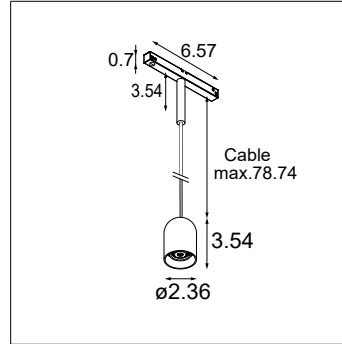

#### 2. Select Glass Accessory → Page 3

Example: **PLACEBO-GLB-DO-6.1**  
Placebo Glass Ball Down Ø6.1"

### Luminaire Specifications

- For use with Pista 48V track systems
- Body material: aluminum
- Body finish: powder coat or anodisation
- Stem is always black when an anodised finish is used
- Cable diameter: 0.18"
- Cable color: black
- Cable length: 78.7" (can be field adjusted)
- Must be combined with glass accessory (specify on page 3)
- Can optionally be combined with shade accessory (specify on page 4)
- Upon insertion, fixtures lock into the track
- Fixtures can be moved in the track by sliding
- Fixtures can be unlocked / removed from the track with a flathead screwdriver