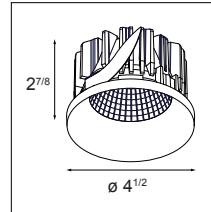

How to Specify (Example)

1. Select Lamp Module → Page 2

Example: **SMART-K-R-4.5-1X-30F-DP-DE-GOMT**
(Smart Kup Recessed 4.5 1x, 3000K, flood, damp rated, driver excluded, gold matte)