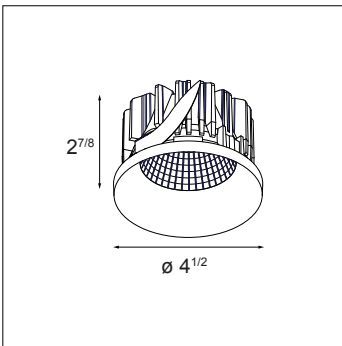

Lamp Specifications & Ordering Information

- Aperture: 4.5" (fixed version) / 3.2" (adjustable version)
- Adjustability: 0-25° (adjustable version only)
- Trim Material: Cast Aluminum
- Trim Finish: Powder Coat or Wet Paint*
- Must be combined with box & mask

* Wet Paint is only used for the gold finish

Lamp Module Finish Options

Smart Kup Recessed 4.5