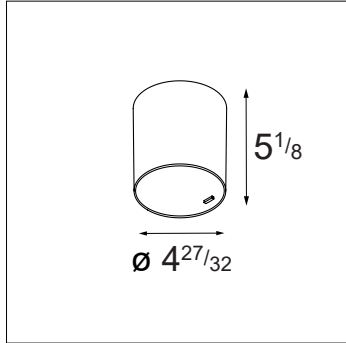

Tube & Driver Specifications

- Tube Material: Cast Aluminum
- Driver: Included in tube
- Designed to install to a 4x4 octagonal junction box
- Weight: 2.4lbs

Tube Finish Options

Smart Tube Surface 4.5

Driver Specifications

DRIVER	OUTPUT CURRENT	INPUT VOLTAGE	DIMMING TYPE	TYPICAL DIMMING LEVEL**	CONNECTED LOAD (TYPICAL)	
					FIXED	ADJUSTABLE
010P-500	500mA	120-277VAC, 120VAC*	0-10V, ELV & Triac	1%	19.1 W	10.5 W

* Dimming via ELV and Triac only compatible at 120VAC

** Consult the factory for dimmer compatibility

Tube Ordering Information

		DP	010P	DI	500		
SMARU-S-4.5-1X	Smart Tube Surface 4.5, 1 lamp	DP Damp Rated	010P 0-10V/ELV/Triac	DI Driver Included	500 500mA	WHS	White Structure
SMARU-S-A-4.5-1X	Smart Tube Surface Adjustable 4.5, 1 lamp					BLS	Black Structure