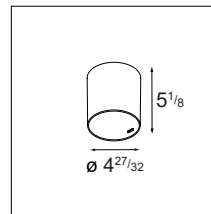

2. Select Tube Body & Driver → Page 3

Example: **SMARU-S-4.5-1X-DP-010P-DI-500-BLS**
(Smart Tube Surface 4.5, 1 lamp, damp rated, 0-10V/ELV, driver included, 500mA, black structure)

Example Order:

Qty.	Item
1	SMART-K-R-4.5-1X-30F-DP-DE-GOMT
1	SMARU-S-4.5-1X-DP-010P-DI-500-BLS