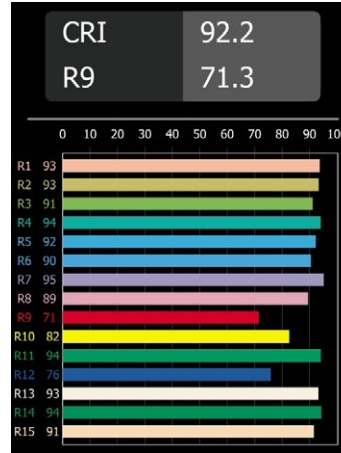

** Consult the factory for dimmer compatibility

Tube Ordering Information

		DP	010P	DI	500		
SMARU-S-4.5-1X	Smart Tube Surface 4.5, 1 lamp	DP Damp Rated	010P 0-10V/ELV/Triac	DI Driver Included	500 500mA	WHS	White Structure
SMARU-S-A-4.5-1X	Smart Tube Surface Adjustable 4.5, 1 lamp					BLS	Black Structure

Smart Kup Tube Surface 4.5

Performance Specifications (per lamp)

	Fixed	Adjustable
Weight	1.3lbs	1.0lbs
Adjustability	-	0-25°
CRI*	92, R9: 71	
Location	Damp	
Lifetime	L80 B20 @ 50.000 hrs	
UGR	see website	
Electrical (typical)		
	Fixed	Adjustable
	500mA	500mA
Vf	31.3V	14.4V
Power	15.7W	7.2W

*CRI & TM-30 Value for 3000K, Fixed

For photometric files see website or contact factory

Output Specifications

Reference: 3000K, 40deg (FL), 500mA, White
Values below are typical
() indicates multipliers