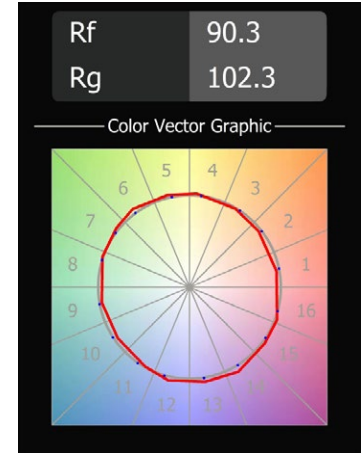

Smart Kup Tube Surface 4.5

Performance Specifications (per lamp)

	Fixed	Adjustable
Weight	1.3lbs	1.0lbs
Adjustability	-	0-25°
CRI*	92, R9: 71	
Location	Damp	
Lifetime	L80 B20 @ 50.000 hrs	
UGR	see website	
Electrical (typical)		
	Fixed	Adjustable
	500mA	500mA
Vf	31.3V	14.4V
Power	15.7W	7.2W

*CRI & TM-30 Value for 3000K, Fixed

For photometric files see website or contact factory

Output Specifications

Reference: 3000K, 40deg (FL), 500mA, White
Values below are typical
( ) indicates multipliers

Fixed Lamp

Reference Delivered Lumens	CCT	Optics	Current	Finish
1727	2700K (0.95) 3000K (1.0) 3500K (1.07)	S (1.04) M (1.01) F (1.0) MPG M (1.01) MPG F (0.99) FRG F (0.92)	500mA (1.0)	WHS (1.0) GOMT (0.98) BLS (0.96)

Adjustable Lamp

Reference Delivered Lumens	CCT	Optics	Current	Finish
749	2700K (0.96) 3000K (1.0) 3500K (1.04)	S (1.02) M (1.03) F (1.0)	500mA (1.0)	WHS (1.0) GOMT (0.94) BLS (0.90)

Example Calculation

To determine typical output for 2700K, Medium optic, 500mA in Gold:
749 x 0.96 x 1.03 x 1.0 x 0.94 = 696lumen

Listings and Certifications

- Damp location listed
- cUL & UL listed

Warranty

Visit <https://www.supermodular.com/warranty>