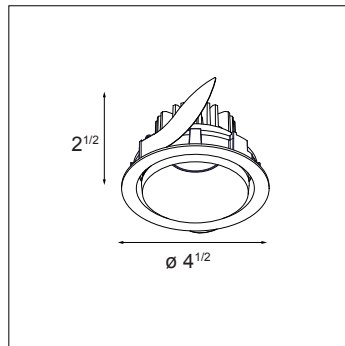

Smart Kup Recessed Adjustable 4.5

Ordering Information

SMART-K-R-4.5-1X				DP		DE			
Smart Kup Recessed 4.5 1x	[blank] No Glass⁽¹⁾	27 2700K	S Spot 13°⁽¹⁾	DP Damp Location	DE Driver Excluded	WHS White Structure			
	MPG Microprismatic Glass⁽²⁾	30 3000K	M Medium 25°^{(1)/(2)}			BLS Black Structure			
	FRG Frosted Glass⁽³⁾	35 3500K	F Flood 39°⁽¹⁾/41°⁽²⁾/37°⁽³⁾			GOMT Gold Matt			

SMART-K-R-A-4.5-1X				DP		DE			
Smart Kup Recessed Adjustable 4.5 1x	27 2700K	S Spot 13°	DP Damp Location	DE Driver Excluded	WHS White Structure				
	30 3000K	M Medium 25°			BLS Black Structure				
	35 3500K	F Flood 39°			GOMT Gold Matt