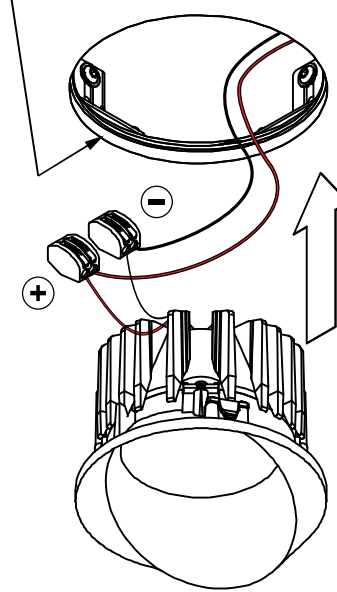

# Wink115 rec ring Ø146

14204030

inner edge must be perfectly clean

CAN BE USED WITH

WINK 115 LED GE  
ASY WINK 115 LED GE  
HOLLOW 115 TRIMLESS LED GE

02 - 19/06/2020