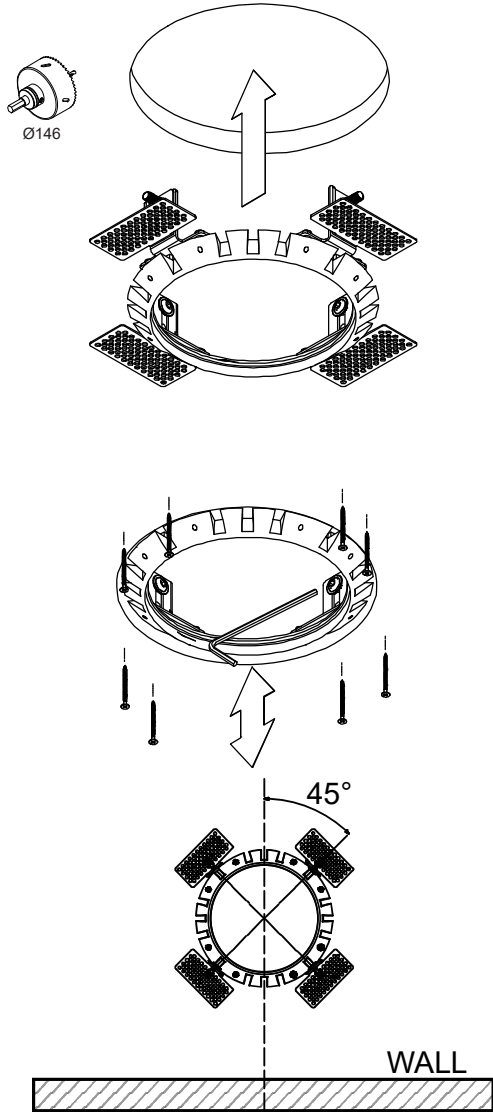

# Wink115 rec ring Ø146

14204030

inner edge must be perfectly clean

CAN BE USED WITH

WINK 115 LED GE  
ASY WINK 115 LED GE  
HOLLOW 115 TRIMLESS LED GE

02 - 19/06/2020