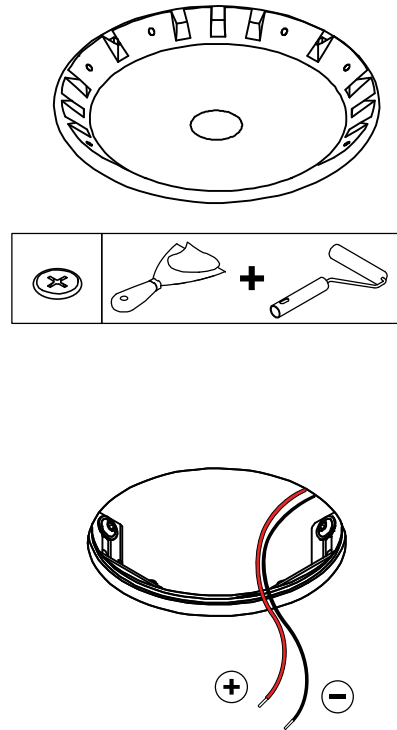

# Wink115 rec ring Ø146

14204030

inner edge must be perfectly clean

CAN BE USED WITH

WINK 115 LED GE  
ASY WINK 115 LED GE  
HOLLOW 115 TRIMLESS LED GE

02 - 19/06/2020