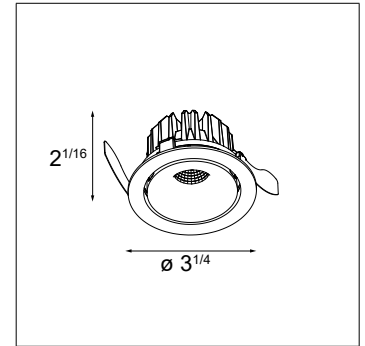

Smart Cake Adjustable 3.2 (adjustable version)

Finish Information

Ordering Information

SMART-C-R-3.2-1X					DP	DE					
SMART-C-R-3.2-1X	Smart Cake 3.2 (fix version)	MG	Microprismatic Glass	27	2700K	F	Flood (39°)⁽²⁾	DP	Damp Location	BLS	Black Structure
		FG	Frosted Glass⁽¹⁾	30	3000K	M	Medium (22°)			WHS	White Structure
				35	3500K	S	Spot (TBD°)⁽¹⁾			GOMT	Gold Matte
										BLBR	Black Brushed
										BRBR	Bronze Brushed
										CHBR	Champagne Brushed
										SBBR	Silver Bronze Brushed
SMART-C-R-A-3.2-1X					DP	DE					
SMART-C-R-A-3.2-1X	Smart Cake Adjustable 3.2 (adjustable version)⁽³⁾			27	2700K	F	Flood (40°)	DP	Damp Location	BLS	Black Structure
				30	3000K	M	Medium (22°)			WHS	White Structure
				35	3500K					GOMT	Gold Matte

⁽¹⁾ Frosted Glass can only be combined with a Flood beam angle

⁽²⁾ Frosted Glass version: 35°

⁽³⁾ Adjustable version is always provided without a Glass

⁽¹⁾ Available soon