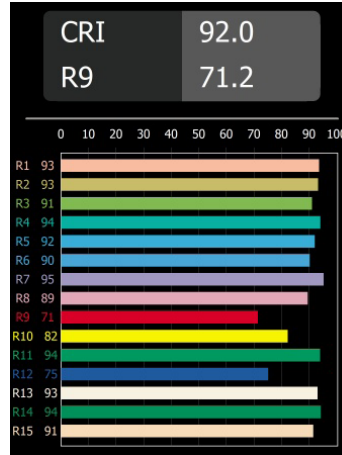

Performance Specifications (per lamp unit)

Lamp Unit	Fix	Adjustable
Weight	0.5lbs	0.6lbs
Adjustability	-	0-25°
Location	damp	damp
CRI*	92, R9: 71	92, R9: 71
Lifetime	L80 B20 @ 50,000 hrs	L80 B20 @ 50,000 hrs
UGR	see website	see website
Electrical (typical)		
Drive Current (mA DC)	500	500
Forward Voltage (V)	14.4	14.4
LED Power (W)	7.2	7.2

* CRI & TM-30 Value for 3000K

For photometric files see website or contact factory.

Output Specifications (per lamp unit)

Reference Delivered Lumens	CCT	Optics	Drive Current	Finish
Fix				
695 (ref. 3000K, MG F, 500mA WHS)	2700K (0.96) 3000K (1.00) 3500K (1.03)	MG F (1.00) MG M (1.05) MG S (TBD) FG F (0.89)	500mA (1.00)	BLS (0.85) WHS (1.00) GOMT (0.93) BLBR (0.81) BRBR (0.82) CHBR (0.92) SBBR (0.93)
Adjustable				
601 (ref. 3000K, F, 500mA, WHS)	2700K (0.95) 3000K (1.00) 3500K (1.03)	F (1.00) M (0.96)	500mA (1.00)	BLS (0.82) WHS (1.00) GOMT (0.93)

Multipliers are indicated between brackets: ( )

Example calculation, to determine typical output for Fix version, 2700K, Microprismatic Glass, Medium, 500mA Black Structure: $695 \times (0.96) \times (1.05) \times (1.00) \times (0.85) = 595$ lumens

Listings and Certifications

- Listed: cULus
- Damp locations

Warranty

- Visit <https://www.supermodular.com/en-us/warranty/>