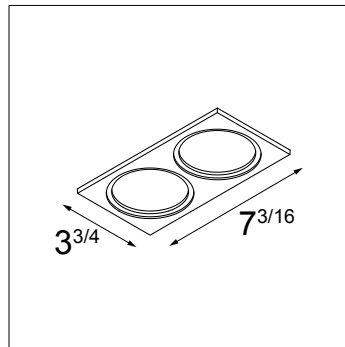

Mask 3.2 2X

Finish Information

Ordering Information

SMART-M-3.2 - -

SMART-M-3.2 Mask 3.2	1X For 1 lamp unit⁽⁶⁾	BLS Black Structure
	2X For 2 lamp units⁽⁶⁾	WHS White Structure
		GOMT Gold Matte
		BLBR Black Brushed
		BRBR Bronze Brushed
		CHBR Champagne Brushed
		SBBR Silver Bronze Brushed

⁽⁶⁾ Size must match Box size (page 3)