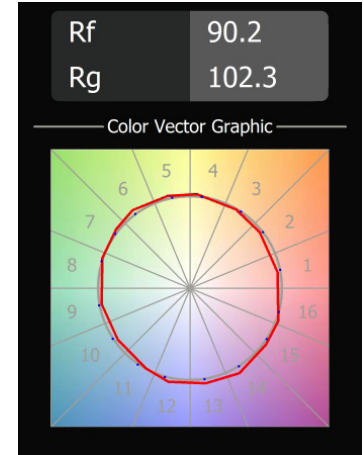

Performance Specifications (per lamp unit)

Lamp Unit	Fix	Adjustable
Weight	0.5lbs	0.6lbs
Adjustability	-	0-25°
Location	damp	damp
CRI*	92, R9: 71	92, R9: 71
Lifetime	L80 B20 @ 50,000 hrs	L80 B20 @ 50,000 hrs
UGR	see website	see website
Electrical (typical)		
Drive Current (mA DC)	500	500
Forward Voltage (V)	14.4	14.4
LED Power (W)	7.2	7.2

* CRI & TM-30 Value for 3000K

For photometric files see website or contact factory.

Output Specifications (per lamp unit)

Reference Delivered Lumens	CCT	Optics	Drive Current	Finish
Fix				
695 (ref. 3000K, MG F, 500mA WHS)	2700K (0.96) 3000K (1.00) 3500K (1.03)	MG F (1.00) MG M (1.05) MG S (TBD) FG F (0.89)	500mA (1.00)	BLS (0.85) WHS (1.00) GOMT (0.93) BLBR (0.81) BRBR (0.82) CHBR (0.92) SBBR (0.93)
Adjustable				
601 (ref. 3000K, F, 500mA, WHS)	2700K (0.95) 3000K (1.00) 3500K (1.03)	F (1.00) M (0.96)	500mA (1.00)	BLS (0.82) WHS (1.00) GOMT (0.93)

Multipliers are indicated between brackets: ( )

Example calculation, to determine typical output for Fix version, 2700K, Microprismatic Glass, Medium, 500mA Black Structure: $695 \times (0.96) \times (1.05) \times (1.00) \times (0.85) = 595$ lumens

Listings and Certifications

- Listed: cULus
- Damp locations

Warranty

- Visit <https://www.supermodular.com/en-us/warranty/>