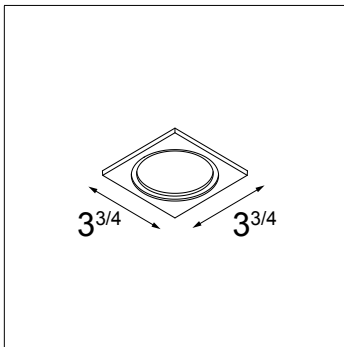

⁽¹⁾ Frosted Glass can only be combined with a Flood beam angle

⁽²⁾ Frosted Glass version: 35°

⁽³⁾ Adjustable version is always provided without a Glass

⁽¹⁾ Available soon

Box Specifications

- Box material: extruded aluminum
- Box finish: powder coat
- Driver: included in the box
- Suitable for 1 lamp unit (1X versions) or 2 lamp units (2X versions)
- Box completely covers a 4"x4" octagonal junction box (no covers completely covers a 4"x4" octagonal junction box (no covers needed)
- Must be combined with Mask (specify on the next page)
- Weight: 1.7lbs (1X versions), 2.4lbs (2X versions)

Box Surface 3.2 1X

Box Surface 3.2 2X

Finish Information

Black Structure (BLS)
Powder Coat (Matte)

White Structure (WHS)
Powder Coat (Matte)

Box Specifications & Ordering Information

Ordering Code	Version	Finish	Input	Output	Dim ⁽⁵⁾	Connected Load
SMARX-S-3.2-1X-010P-DI-500-BLS	Box Surface 3.2 1X	Black Structure	120-277VAC ⁽⁴⁾	500mA DC	0-10V, ELV & Triac - 1%	10.5W
SMARX-S-3.2-1X-010P-DI-500-WHS	Box Surface 3.2 1X	White Structure	120-277VAC ⁽⁴⁾	500mA DC	0-10V, ELV & Triac - 1%	10.5W
SMARX-S-3.2-2X-010P-DI-500-BLS	Box Surface 3.2 2X	Black Structure	120-277VAC ⁽⁴⁾	500mA DC	0-10V, ELV & Triac - 1%	21.5W
SMARX-S-3.2-2X-010P-DI-500-WHS	Box Surface 3.2 2X	White Structure	120-277VAC ⁽⁴⁾	500mA DC	0-10V, ELV & Triac - 1%	21.5W

⁽⁴⁾ Dimming via ELV & Triac only compatible at 120VAC input

⁽⁵⁾ Consult the factory for dimmer compatibility

Mask Specifications

- Mask material: cast aluminum
- Mask finish: power coat or wet paint
- Mask thickness: 0.2"
- Weight: 0.2lbs (1X version), 0.3lbs (2X version)