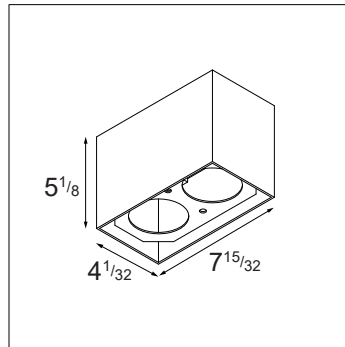

Box Surface 3.2 2X

Finish Information

Box Specifications & Ordering Information

Ordering Code	Version	Finish	Input	Output	Dim ⁽⁵⁾	Connected Load
SMARX-S-3.2-1X-010P-DI-500-BLS	Box Surface 3.2 1X	Black Structure	120-277VAC ⁽⁴⁾	500mA DC	0-10V, ELV & Triac - 1%	10.5W
SMARX-S-3.2-1X-010P-DI-500-WHS	Box Surface 3.2 1X	White Structure	120-277VAC ⁽⁴⁾	500mA DC	0-10V, ELV & Triac - 1%	10.5W
SMARX-S-3.2-2X-010P-DI-500-BLS	Box Surface 3.2 2X	Black Structure	120-277VAC ⁽⁴⁾	500mA DC	0-10V, ELV & Triac - 1%	21.5W
SMARX-S-3.2-2X-010P-DI-500-WHS	Box Surface 3.2 2X	White Structure	120-277VAC ⁽⁴⁾	500mA DC	0-10V, ELV & Triac - 1%	21.5W

⁽⁴⁾ Dimming via ELV & Triac only compatible at 120VAC input

⁽⁵⁾ Consult the factory for dimmer compatibility