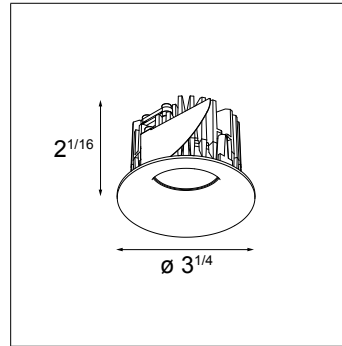

With an outer diameter of 3.2" and an aperture of 3.2 inches (fix version) or 2.3 inches (adjustable version), the Smart Cake 3.2 is compact yet powerful. Combined with a surface box that is offered in 1X and 2X, and multiple finishes, the beautiful combinations are yours to discover.

Example order:

Quantity	Item
2	SMART-C-R-3.2-1X-MG-30F-DP-DE-WHS
1	SMARX-S-3.2-2X-010P-DI-500-WHS
1	SMART-M-3.2-2X-WHS

Smart Cake Box Surface 3.2

Lamp Specifications

- Aperture: 3.2" (fix version), 2.3" (adjustable version)
- Adjustability: 0-25° (adjustable version only)
- Trim material: cast aluminum
- Trim finish: powder coat or wet paint
- Must be combined with Box and Mask