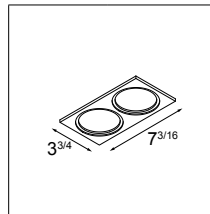

3. Select Mask → Page 4

Example: **SMART-M-3.2-2X-WHS**
Mask 3.2, 2 lamp version, white structure

Example order:

Quantity	Item
2	SMART-C-R-3.2-1X-MG-30F-DP-DE-WHS
1	SMARX-S-3.2-2X-010P-DI-500-WHS
1	SMART-M-3.2-2X-WHS