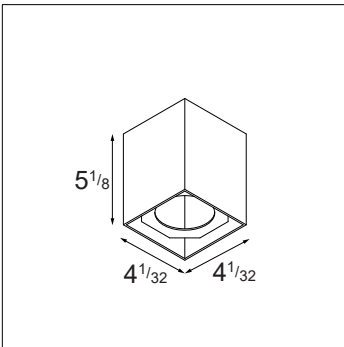

⁽¹⁾ Frosted Glass can only be combined with a Flood beam angle

⁽²⁾ Frosted Glass version: 35°

⁽³⁾ Adjustable version is always provided without a Glass

⁽¹⁾ Available soon

Box Specifications

- Box material: extruded aluminum
- Box finish: powder coat
- Driver: included in the box
- Suitable for 1 lamp unit (1X versions) or 2 lamp units (2X versions)
- Box completely covers a 4"x4" octagonal junction box (no covers completely covers a 4"x4" octagonal junction box (no covers needed)
- Must be combined with Mask (specify on the next page)
- Weight: 1.7lbs (1X versions), 2.4lbs (2X versions)

Box Surface 3.2 1X

Box Surface 3.2 2X

Finish Information

Black Structure (BLS)
Powder Coat (Matte)

White Structure (WHS)
Powder Coat (Matte)

Box Specifications & Ordering Information

Ordering Code	Version	Finish	Input	Output	Dim ⁽⁵⁾	Connected Load
SMARX-S-3.2-1X-010P-DI-500-BLS	Box Surface 3.2 1X	Black Structure	120-277VAC ⁽⁴⁾	500mA DC	0-10V, ELV & Triac - 1%	10.5W
SMARX-S-3.2-1X-010P-DI-500-WHS	Box Surface 3.2 1X	White Structure	120-277VAC ⁽⁴⁾	500mA DC	0-10V, ELV & Triac - 1%	10.5W
SMARX-S-3.2-2X-010P-DI-500-BLS	Box Surface 3.2 2X	Black Structure	120-277VAC ⁽⁴⁾	500mA DC	0-10V, ELV & Triac - 1%	21.5W
SMARX-S-3.2-2X-010P-DI-500-WHS	Box Surface 3.2 2X	White Structure	120-277VAC ⁽⁴⁾	500mA DC	0-10V, ELV & Triac - 1%	21.5W