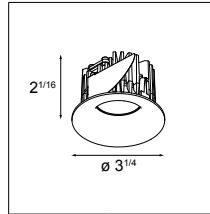

Example: **SMART-C-R-3.2-1X-MG-30F-DP-DE-WHS**
Smart Cake 3.2, fix version, microprismatic glass, 3000K, flood, damp rated, white structure