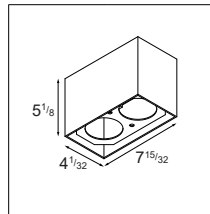

2. Select Box → Page 3

Example: **SMARX-S-3.2-2X-010P-DI-500-WHS**
Box Surface 3.2, 2 lamp version, 0-10V, ELV & Triac driver included, 500mA, white structure