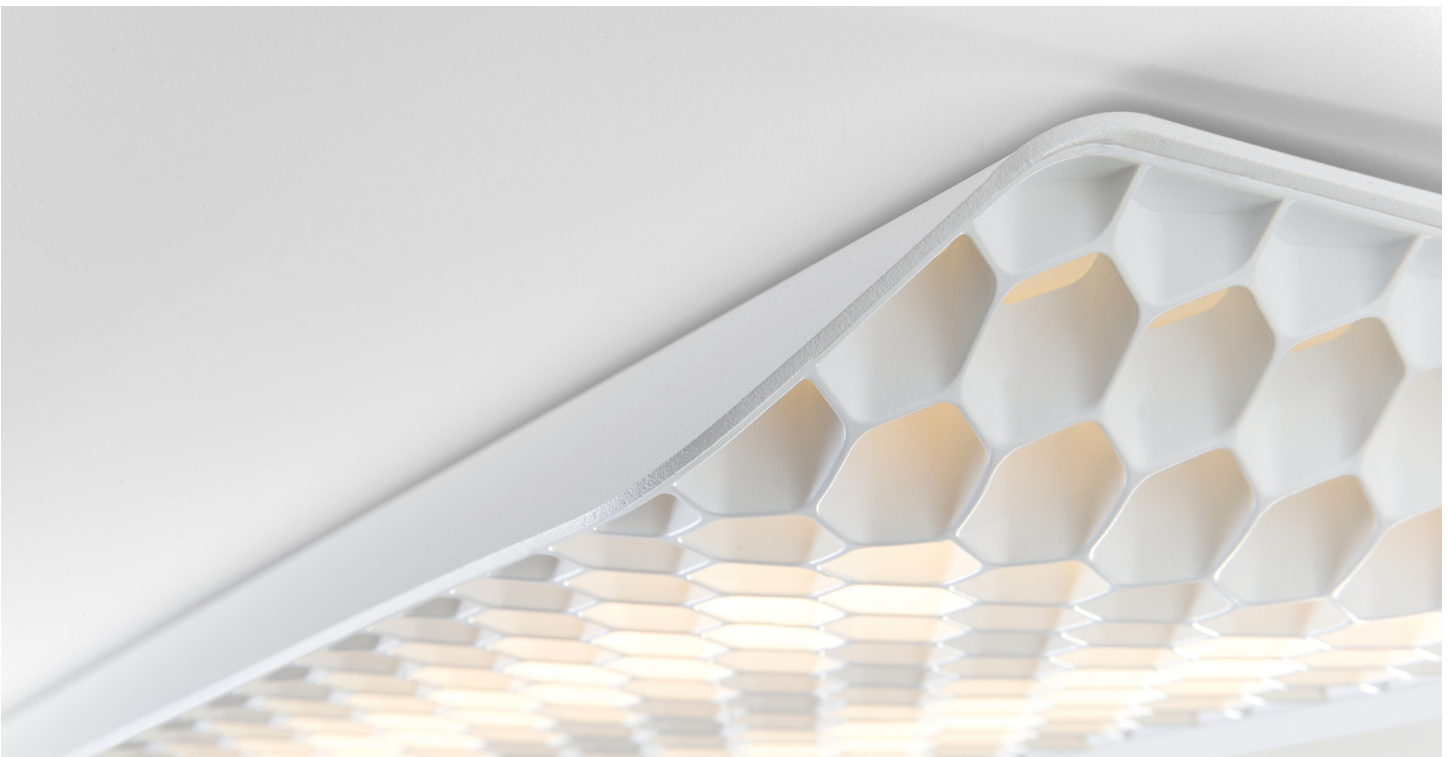

Overview

Glare-free working light

With a name derived from the verb 'evade', it is clear from the start that Vaeder will run a mile from the merely average. This new fixture feels equally at home in an energy-efficient, ergonomic office environment as in a home office. Its characteristic honeycomb structure in combination with a wafer-thin diffuser reduces glare to a minimum, whilst Vaeder's ground breaking LED lighting results in an energy-efficient and high performing office fixture.

Specifications & Ordering Information

- Shell Material: Aluminum
- Honeycomb material: ABS (UV resistant)
- Finish: Powder coat
- Driver: Included in body
- Suspended version: cable can be adjusted during installation.
- Suspended version: Plaster finish plate for 4x4 octagonal junction box included

Finish Options

Vaeder Surface

Vaeder Suspended

Ordering Information

- **30** - **DP** - **010V0-EL** - **DI** -

VAEDE-S-1X Vaeder Surface 1x	30 3000K	DP Damp Location	010V0-EL 0-10V dimming 0%	DI Driver Included	BLS-BLMT Black Ext. / Black Int.
VAEDE-SP-1X Vaeder Suspended 1x					BLS-WHMT Black Ext. / White Int.
					WHS-BLMT White Ext. / Black Int.
					WHS-WHMT White Ext. / White Int.

Weight	Surface - 9.24lbs Suspended - 10.34lbs
Location	Damp
CRI*	92, R9: 58
Lifetime	L80 B10 @ 50.000 hrs
Lumen Output	885lm (Black) 2245lm (White)
UGR	5 (Black) 17 (White)

For photometric files see website or contact factory