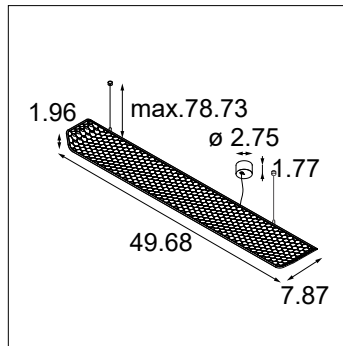

Vaeder Suspended

Ordering Information

- **30** - **DP** - **010V0-EL** - **DI** -

VAEDE-S-1X Vaeder Surface 1x	30 3000K	DP Damp Location	010V0-EL 0-10V dimming 0%	DI Driver Included	BLS-BLMT Black Ext. / Black Int.
VAEDE-SP-1X Vaeder Suspended 1x					BLS-WHMT Black Ext. / White Int.
					WHS-BLMT White Ext. / Black Int.
					WHS-WHMT White Ext. / White Int.

Driver Specifications

DRIVER	INPUT VOLTAGE	DIMMING TYPE	TYPICAL DIMMING LEVEL*	CONNECTED LOAD (TYPICAL)
010V0-EL	120-277VAC	0-10V	0%	37 W

* Consult the factory for dimmer compatibility