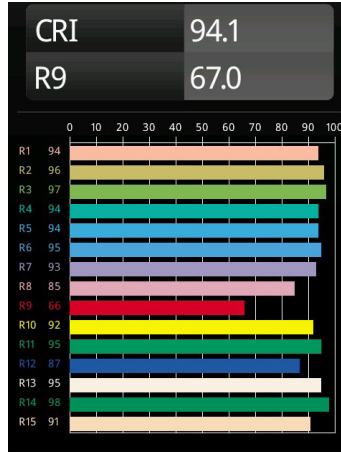

Finish Options

Vaeder Surface

Vaeder Suspended

Ordering Information

- **30** - **DP** - **010V0-EL** - **DI** -

VAEDE-S-1X Vaeder Surface 1x	30 3000K	DP Damp Location	010V0-EL 0-10V dimming 0%	DI Driver Included	BLS-BLMT Black Ext. / Black Int.
VAEDE-SP-1X Vaeder Suspended 1x					BLS-WHMT Black Ext. / White Int.
					WHS-BLMT White Ext. / Black Int.
					WHS-WHMT White Ext. / White Int.

Driver Specifications

DRIVER	INPUT VOLTAGE	DIMMING TYPE	TYPICAL DIMMING LEVEL*	CONNECTED LOAD (TYPICAL)
010V0-EL	120-277VAC	0-10V	0%	37 W

* Consult the factory for dimmer compatibility

Performance Specifications (per fixture)

Weight	Surface - 9.24lbs Suspended - 10.34lbs
Location	Damp
CRI*	92, R9: 58
Lifetime	L80 B10 @ 50.000 hrs
Lumen Output	885lm (Black) 2245lm (White)
UGR	5 (Black) 17 (White)

For photometric files see website or contact factory