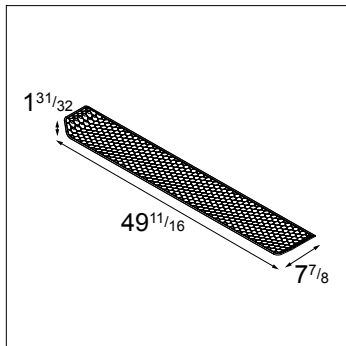

Specifications & Ordering Information

- Shell Material: Aluminum
- Honeycomb material: ABS (UV resistant)
- Finish: Powder coat
- Driver: Included in body
- Suspended version: cable can be adjusted during installation.
- Suspended version: Plaster finish plate for 4x4 octagonal junction box included

Finish Options

Vaeder Surface