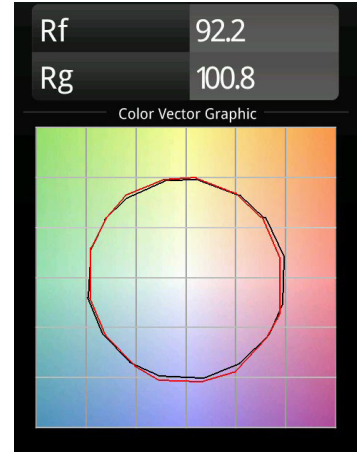

Weight	Surface - 9.24lbs Suspended - 10.34lbs
Location	Damp
CRI*	92, R9: 58
Lifetime	L80 B10 @ 50.000 hrs
Lumen Output	885lm (Black) 2245lm (White)
UGR	5 (Black) 17 (White)

For photometric files see website or contact factory