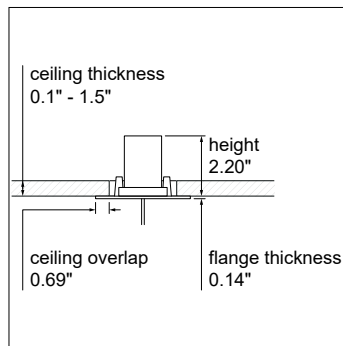

#### Plate Finish Options

Backplate / Cover Plate

Plaster Plate

#### Installation without Junction Box

- Mounting Accessory required for use with Placebo
- Ceiling Cutout: Ø2-1/8"
- Connection Box Material: Aluminum
- Cover Box Weight: 0.12lbs

Connection Box  
for installation without junction box