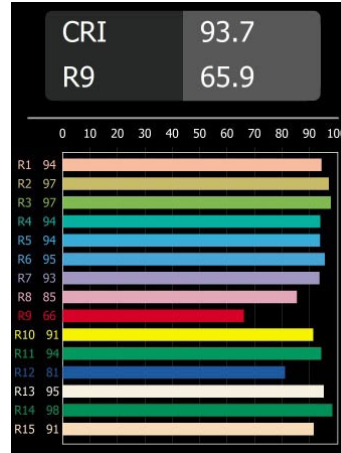

Placebo Suspended - Driver External

Performance Specifications (per luminaire)

	Fixed CCT	Warm Dim
Weight		0.71lbs
Location		Damp
CRI*	93, R9: 65	94, R9: 69
Lifetime	L80 B20 @ 50,000 hrs	
UGR	see website	
Electrical (typical)**		
	350mA	350mA
Vf	18V	20.6V
Power**	6.3W	7.4W

For photometric files see website or contact factory

* CRI & TM-30 Value for 3000K

** Power figures exclude remote driver

Output Specifications

Performance is typical per head
( ) indicates multipliers

Version	Reference Delivered Lumens	CCT	Optics
Down	626 (Ref: 3000K, Glass ball Ø6.1, no shade)	2700K (0.97) 3000K (1.0) 3500K (1.06)	Tube 1.8 (0.72) Tube 1.8 + Somb WHS (0.58) Tube 1.8 + Somb BLS (0.54) Tube 1.8 + Beanie (0.51) Tube 1.8 + Douli (0.50) Tube 5.1 (0.88) Tube 5.1 + Somb WHS (0.85) Tube 5.1 + Somb BLS (0.67) Tube 5.1 + Beanie (0.57) Tube 5.1 + Douli (0.62) Ball 3.5 (0.85) Ball 3.5 + Somb WHS (0.90) Ball 3.5 + Somb BLS (0.72) Ball 3.5 + Beanie (0.76) Ball 3.5 + Douli (0.72) Ball 6.1 (1.0) Ball 6.1 + Somb WHS (0.96) Ball 6.1 + Somb BLS (0.83) Ball 6.1 + Beanie (0.76) Ball 6.1 + Douli (0.75)
Up	626 (Ref: 3000K, Glass ball Ø6.1, no shade)	2700K (0.97) 3000K (1.0) 3500K (1.06)	Tube 1.8 (0.72) Tube 1.8 + Beanie (0.32) Tube 1.8 + Douli (0.16) Tube 5.1 (0.88) Tube 5.1 + Beanie (0.44) Tube 5.1 + Douli (0.39) Ball 3.5 (0.85) Ball 3.5 + Beanie (0.46) Ball 3.5 + Douli (0.31) Ball 6.1 (1.0) Ball 6.1 + Beanie (0.47) Ball 6.1 + Douli (0.42)

Example Calculation

To determine typical output for Down, 2700K, tube 5.1 + Beanie

$626 \times 0.97 \times 0.57 = 346$ lumen

Listings and Certifications

- Damp location listed
- cUL & UL listed

Warranty

Visit <https://www.supermodular.com/warranty>