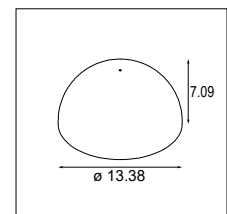

5. Select Optional Shade → Page 6

Example: **PLACEBO-BEANIE-CH**
(Placebo Beanie Champagne)

Example Order:

Qty.	Item
1	PLACE-SP-D-2.4-1X-27-DP-DE-CHBA
1	PLACEBO-GLB-DO-6.1
1	IC-RD-DP-0101-EL-500-10
1	BP-C-44-PLACEBO-DE-BLS
1	PLACEBO-BEANIE-CH