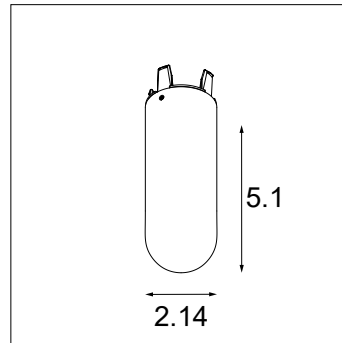

Placebo Glass Ball Up (GLB) Ø6.1"

Placebo Glass Ball Up (GLB) Ø3.5"

Placebo Glass Tube Up (GLT) 5.1"

Placebo Glass Tube Up (GLT) 1.8"

Placebo Glass Ball Down (GLB) Ø6.1"

Placebo Glass Ball Down (GLB) Ø3.5"

Placebo Glass Tube Down (GLT) 5.1"

Placebo Glass Tube Down (GLT) 1.8"