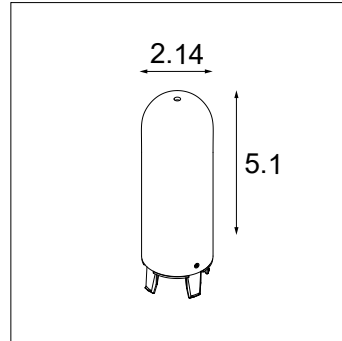

### Glass Specifications

- Glass selection required for use with Placebo
- Glass components attach mechanically with a twist to lock onto Placebo luminaire
- Glass Material: 3-layer hand blown glass
- For “up” versions, cable is not visible through glass

Placebo Glass Ball Up (GLB) Ø6.1"

Placebo Glass Ball Up (GLB) Ø3.5"

Placebo Glass Tube Up (GLT) 5.1"

Placebo Glass Tube Up (GLT) 1.8"

Placebo Glass Ball Down (GLB) Ø6.1"

Placebo Glass Ball Down (GLB) Ø3.5"