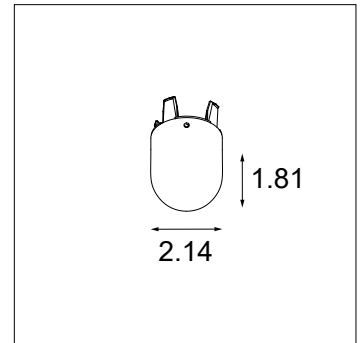

Placebo Glass Ball Up (GLB) Ø6.1"

Placebo Glass Ball Up (GLB) Ø3.5"

Placebo Glass Tube Up (GLT) 5.1"

Placebo Glass Tube Up (GLT) 1.8"

Placebo Glass Ball Down (GLB) Ø6.1"

Placebo Glass Ball Down (GLB) Ø3.5"

Placebo Glass Tube Down (GLT) 5.1"

Placebo Glass Tube Down (GLT) 1.8"