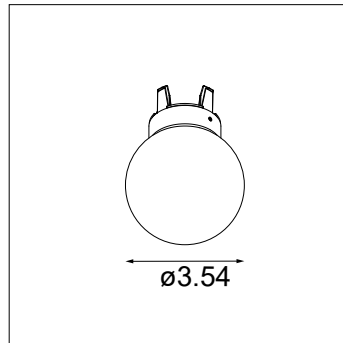

Placebo Glass Ball Up (GLB) Ø6.1"

Placebo Glass Ball Up (GLB) Ø3.5"

Placebo Glass Tube Up (GLT) 5.1"

Placebo Glass Tube Up (GLT) 1.8"

Placebo Glass Ball Down (GLB) Ø6.1"

Placebo Glass Ball Down (GLB) Ø3.5"

Placebo Glass Tube Down (GLT) 5.1"

Placebo Glass Tube Down (GLT) 1.8"