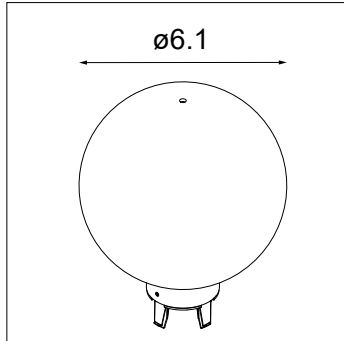

Placebo Glass Ball Up (GLB) Ø6.1"

Placebo Glass Ball Up (GLB) Ø3.5"

Placebo Glass Tube Up (GLT) 5.1"

Placebo Glass Tube Up (GLT) 1.8"

Placebo Glass Ball Down (GLB) Ø6.1"

Placebo Glass Ball Down (GLB) Ø3.5"