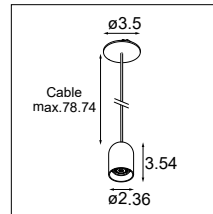

#### 1. Select suspension body → Page 2

Example: **PLACE-SP-D-2.4-1X-27-DP-DE-CHBA**  
(Placebo Suspended Down 2.4 1x, 2700K, damp rated, driver external, anodized champagne)