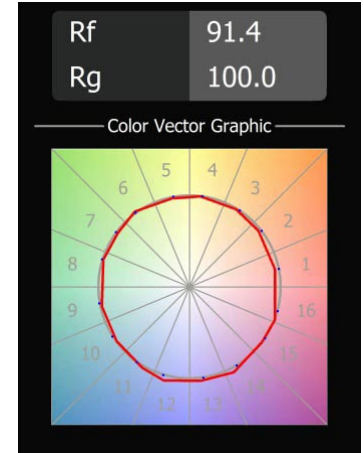

Placebo Suspended - Driver External

Performance Specifications (per luminaire)

	Fixed CCT	Warm Dim
Weight		0.71lbs
Location		Damp
CRI*	93, R9: 65	94, R9: 69
Lifetime	L80 B20 @ 50,000 hrs	
UGR	see website	
Electrical (typical)**		
	350mA	350mA
Vf	18V	20.6V
Power**	6.3W	7.4W

For photometric files see website or contact factory

* CRI & TM-30 Value for 3000K

** Power figures exclude remote driver

Output Specifications

Performance is typical per head
( ) indicates multipliers

Version	Reference Delivered Lumens	CCT	Optics
Down	626 (Ref: 3000K, Glass ball Ø6.1, no shade)	2700K (0.97) 3000K (1.0) 3500K (1.06)	Tube 1.8 (0.72) Tube 1.8 + Somb WHS (0.58) Tube 1.8 + Somb BLS (0.54) Tube 1.8 + Beanie (0.51) Tube 1.8 + Douli (0.50) Tube 5.1 (0.88) Tube 5.1 + Somb WHS (0.85) Tube 5.1 + Somb BLS (0.67) Tube 5.1 + Beanie (0.57) Tube 5.1 + Douli (0.62) Ball 3.5 (0.85) Ball 3.5 + Somb WHS (0.90) Ball 3.5 + Somb BLS (0.72) Ball 3.5 + Beanie (0.76) Ball 3.5 + Douli (0.72) Ball 6.1 (1.0) Ball 6.1 + Somb WHS (0.96) Ball 6.1 + Somb BLS (0.83) Ball 6.1 + Beanie (0.76) Ball 6.1 + Douli (0.75)
Up	626 (Ref: 3000K, Glass ball Ø6.1, no shade)	2700K (0.97) 3000K (1.0) 3500K (1.06)	Tube 1.8 (0.72) Tube 1.8 + Beanie (0.32) Tube 1.8 + Douli (0.16) Tube 5.1 (0.88) Tube 5.1 + Beanie (0.44) Tube 5.1 + Douli (0.39) Ball 3.5 (0.85) Ball 3.5 + Beanie (0.46) Ball 3.5 + Douli (0.31) Ball 6.1 (1.0) Ball 6.1 + Beanie (0.47) Ball 6.1 + Douli (0.42)

Example Calculation

To determine typical output for Down, 2700K, tube 5.1 + Beanie

$626 \times 0.97 \times 0.57 = 346$ lumen

Listings and Certifications

- Damp location listed
- cUL & UL listed

Warranty

Visit <https://www.supermodular.com/warranty>