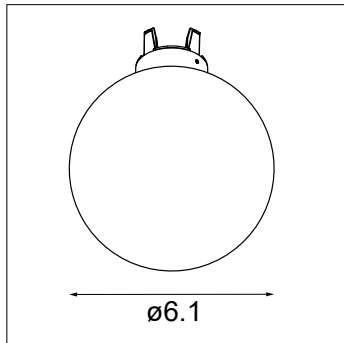

Placebo Glass Ball Up (GLB) Ø6.1"

Placebo Glass Ball Up (GLB) Ø3.5"

Placebo Glass Tube Up (GLT) 5.1"

Placebo Glass Tube Up (GLT) 1.8"

Placebo Glass Ball Down (GLB) Ø6.1"

Placebo Glass Ball Down (GLB) Ø3.5"

Placebo Glass Tube Down (GLT) 5.1"

Placebo Glass Tube Down (GLT) 1.8"