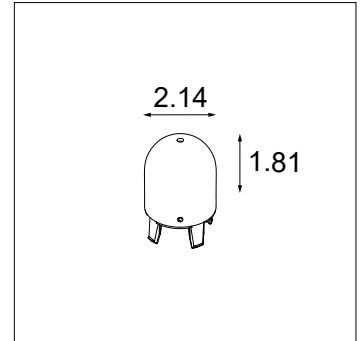

### Glass Specifications

- Glass selection required for use with Placebo
- Glass components attach mechanically with a twist to lock onto Placebo luminaire
- Glass Material: 3-layer hand blown glass
- For “up” versions, cable is not visible through glass

Placebo Glass Ball Up (GLB) Ø6.1"

Placebo Glass Ball Up (GLB) Ø3.5"

Placebo Glass Tube Up (GLT) 5.1"

Placebo Glass Tube Up (GLT) 1.8"

Placebo Glass Ball Down (GLB) Ø6.1"

Placebo Glass Ball Down (GLB) Ø3.5"