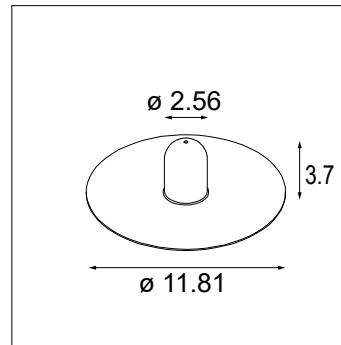

Placebo Sombrero

Ordering Information

PLACEBO

DOULIE

BEANIE

SOMBRERO

BLMT Black Matte

BR Bronze

CH Champagne

GWMT Grey White
Matte