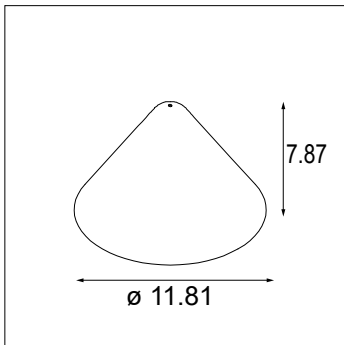

Placebo Suspended - Driver External

Shade Specifications

- Shades are optional (not required for use with Placebo)
- Shade material: Aluminum
- Exterior Finish: Paint or Paint with brushed metallic finish
- Interior Finish: Matte white (RAL 9002) Paint except with Sombrero which only has an exterior finish
- Sombrero only compatible with down Placebo version
- Weight: Douli – 1.1lbs
  Beanie - 1.98lbs
  Sombrero - 0.92lbs

Finish Information

Placebo Douli