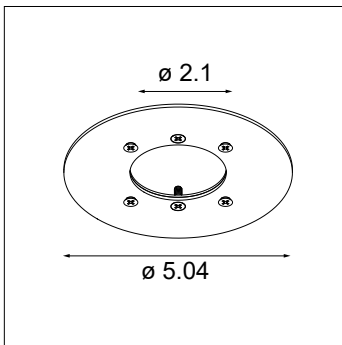

Placebo Suspended - Driver External

Mounting Accessories Specifications

Installation with Junction Box

- Mounting Accessory selection required for use with Placebo
- Backplate / Cover Plate provides a cULus listed option for covering a 4x4 octagonal electrical box
- Plaster Plate provides a cULus listed option for covering a 4x4 octagonal electrical box with plaster finish
- Cover Plate / Plaster Plate Material: Stainless steel
- Cover Plate Finish: Powder Coat
- Cover Plate Thickness: 0.08"
- Cover Plate Weight: 0.7lbs

Plate Finish Options

Backplate / Cover Plate