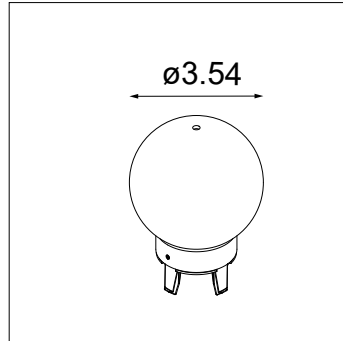

Placebo Glass Ball Up (GLB) Ø6.1"

Placebo Glass Ball Up (GLB) Ø3.5"

Placebo Glass Tube Up (GLT) 5.1"

Placebo Glass Tube Up (GLT) 1.8"

Placebo Glass Ball Down (GLB) Ø6.1"

Placebo Glass Ball Down (GLB) Ø3.5"