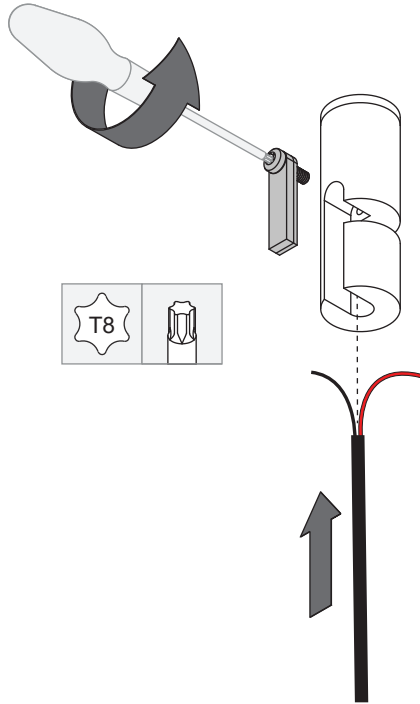

Kompas single suspension point

135707XX

Kompas Single Suspension Point - INCLUDED

COMPATIBLE WITH:
- Suspended luminaires
for Kompas

NOT COMPATIBLE WITH:
- Extruded

Suspended Luminaire For Kompas - NOT INCLUDED

Kompas Ceiling Base - NOT INCLUDED

1

SCREWS NOT INCLUDED

2

3

4

5