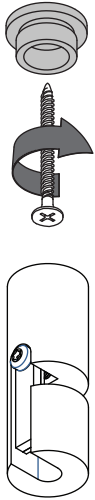

Kompas single suspension point

135707XX

Kompas Single Suspension Point - INCLUDED

COMPATIBLE WITH:
- Suspended luminaires
for Kompas

NOT COMPATIBLE WITH:
- Extruded

Suspended Luminaire For Kompas - NOT INCLUDED

Kompas Ceiling Base - NOT INCLUDED

1

SCREWS NOT INCLUDED

2

3

4

5