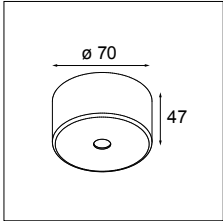

93002003 POWER FEED KIT 2M 3X1.5MM² ALU
93003203 POWER FEED KIT 2M 3X1.5MM² BLACK STRUC
93002903 POWER FEED KIT 2M 3X1.5MM² WHITE STRUC
93002005 POWER FEED KIT 2M 5X1.5MM² ALU
93003205 POWER FEED KIT 2M 5X1.5MM² BLACK STRUC
93002905 POWER FEED KIT 2M 5X1.5MM² WHITE STRUC
93003303 POWER FEED KIT 2M 6X0.75 ALU
93003305 POWER FEED KIT 2M 6X0.75 BLACK STRUC
93003304 POWER FEED KIT 2M 6X0.75 WHITE STRUC