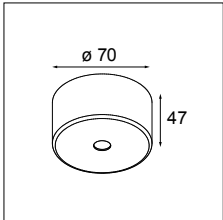

93003906 POWER FEED KIT 2M 9X0.75MM² ALU
93003908 POWER FEED KIT 2M 9X0.75MM² BLACK STRUC
93003907 POWER FEED KIT 2M 9X0.75MM² WHITE STRUC