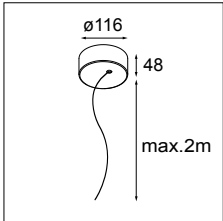

Electrical Supply

Supplements