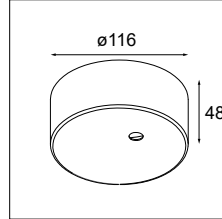

93005051 CONNECTION BOX 9P FOR TRANSPARENT CABLE ALU
93005251 CONNECTION BOX 9P FOR TRANSPARENT CABLE BLACK STRUC
93005151 CONNECTION BOX 9P FOR TRANSPARENT CABLE WHITE STRUC