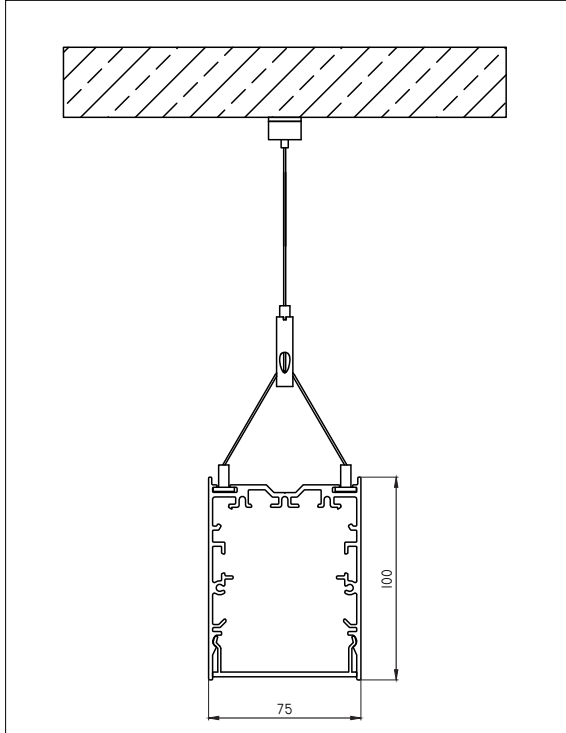

SLD75

Base Profile

Dimensions	100mm x 75mm (h x w)
Base thickness	1.5mm
Mounting	Ceiling suspended
Indoor/Outdoor	Indoor
Finish (RAL finish available on request)	Anodised: aluminium Fine structured scratch resistant powder coating: black, white
IP rating	IP20
Glow Wire Test	960°
CRI	90+
Warranty	5 years