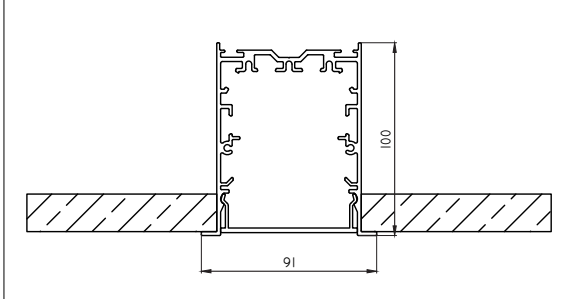

SLD75

**Base Profile**

Dimensions	100mm x 75mm (h x w)
Mounting Depth	113mm
Base thickness	1.5mm
Mounting	Ceiling
Indoor/Outdoor	Indoor
Finish	Anodised: aluminium Fine structured scratch resistant powder coating: black, white
IP rating	IP20
Glow Wire Test	960°
CRI	90+
Warranty	5 years