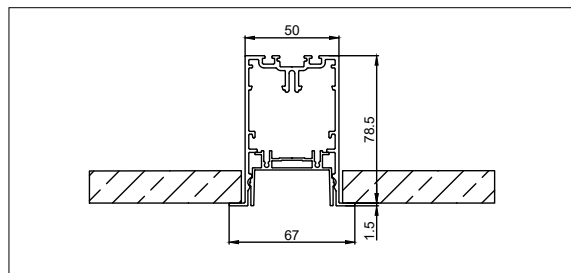

Base Profile

Dimensions	80mm x 67mm (h x w)
Mounting Depth	113mm
Base thickness	1.5mm
Mounting	Ceiling recessed
Indoor/Outdoor	Indoor
Finish	Anodised: aluminium Brushed anodised: champagne Fine structured scratch resistant powder coating: black, white
IP rating	IP20
Glow Wire Test	960°
CRI	90+
Warranty	5 years