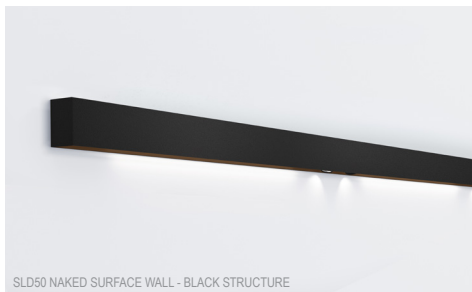

Date
Customer
Project
Type

SLD50 Naked Surface Wall

With SLD50 Naked you can think up your own configuration: different outer and inner profiles in various colour combinations, 5 mounting possibilities, naked linear LED tubes that come in 3 different lengths and the option to add accent lights, in the form of our Eyeball luminaires. The warm colour options (bronze, silver bronze, gold and champagne) make sure these luminaires are ideal to be used in residential or hospitality settings.

SLD50 NAKED SURFACE WALL - BRONZE

SLD50 NAKED SURFACE WALL - BLACK STRUCTURE

SLD50 NAKED SURFACE WALL - SILVER BRONZE

SLD50 NAKED SURFACE WALL - WHITE STRUCTURE

SLD50 Naked Surface Wall

Base Profile

Dimensions	80mm x 50mm (h x w)
Base thickness	1.5mm
Mounting	Wall
Indoor/Outdoor	Indoor
Finish (RAL finish available on request)	Anodised: aluminium Brushed anodised: bronze, champagne, silver bronze Fine structured scratch resistant powder coating: black, white
IP rating	IP20
Glow Wire Test	960°
CRI	90+
Warranty	5 years

Profile Cover

Finish	Anodised: gold Brushed anodised: bronze, champagne, silver bronze Fine structured scratch resistant powder coating: black, white
--------	--

Lighting Modules

Linear Lighting module

LED type	Medium power LED line
Colour temperature	2700K, 3000K, 4000K
Dimming	Non-dimmable, 1-10V, Dali/Pushdim