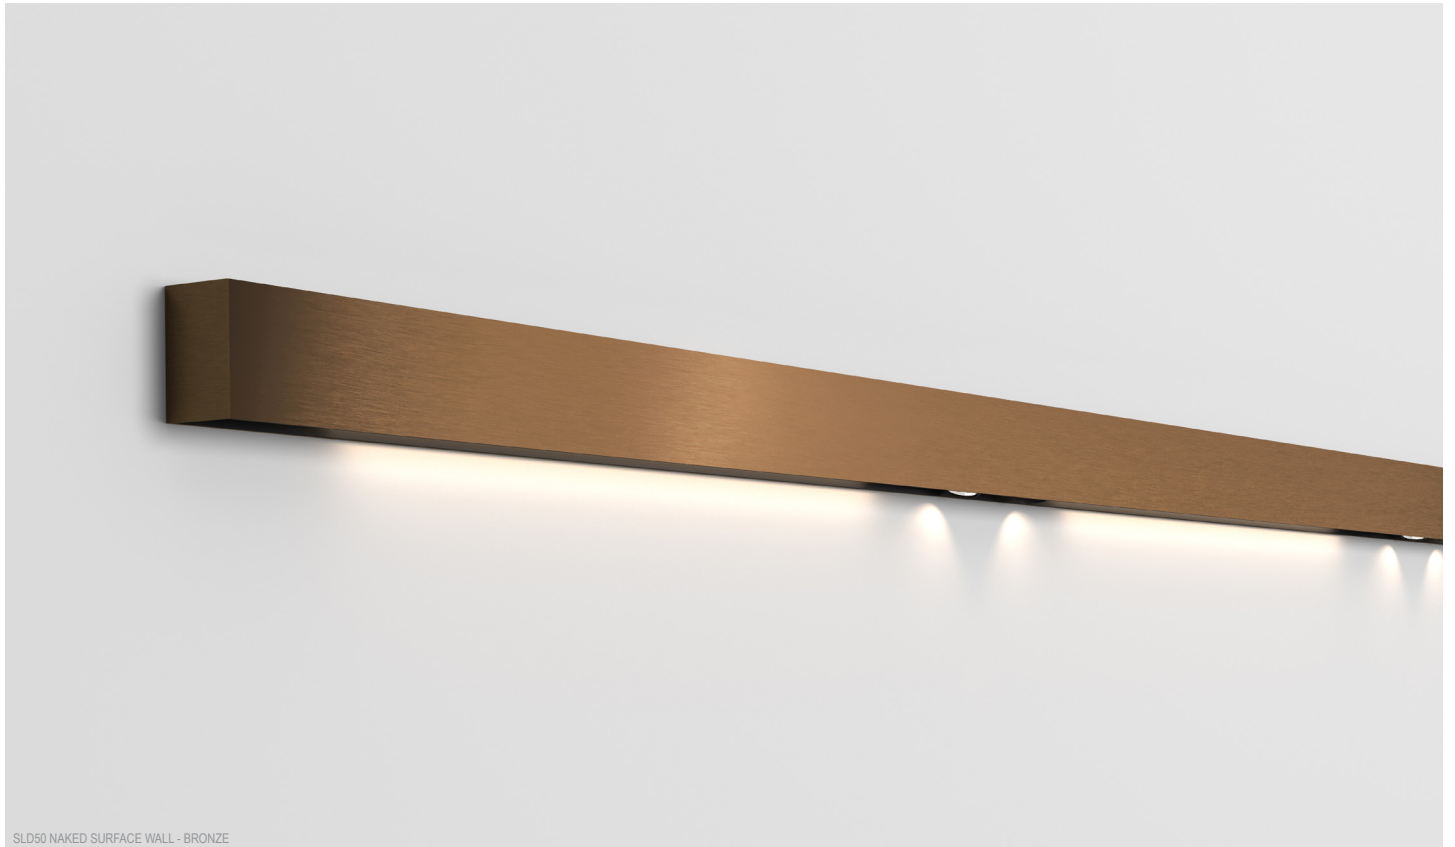

Date
Customer
Project
Type

SLD50 Naked Surface Wall

With SLD50 Naked you can think up your own configuration: different outer and inner profiles in various colour combinations, 5 mounting possibilities, naked linear LED tubes that come in 3 different lengths and the option to add accent lights, in the form of our Eyeball luminaires. The warm colour options (bronze, silver bronze, gold and champagne) make sure these luminaires are ideal to be used in residential or hospitality settings.

SLD50 NAKED SURFACE WALL - BRONZE

SLD50 NAKED SURFACE WALL - BLACK STRUCTURE

SLD50 NAKED SURFACE WALL - SILVER BRONZE

SLD50 NAKED SURFACE WALL - WHITE STRUCTURE

SLD50 Naked Surface Wall

Base Profile

Dimensions	80mm x 50mm (h x w)
Base thickness	1.5mm
Mounting	Wall
Indoor/Outdoor	Indoor
Finish (RAL finish available on request)	Anodised: aluminium Brushed anodised: bronze, champagne, silver bronze Fine structured scratch resistant powder coating: black, white
IP rating	IP20
Glow Wire Test	960°
CRI	90+
Warranty	5 years

Profile Cover

Finish	Anodised: gold Brushed anodised: bronze, champagne, silver bronze Fine structured scratch resistant powder coating: black, white
--------	--

Lighting Modules

Linear Lighting module

LED type	Medium power LED line
Colour temperature	2700K, 3000K, 4000K
Dimming	Non-dimmable, 1-10V, Dali/Pushdim