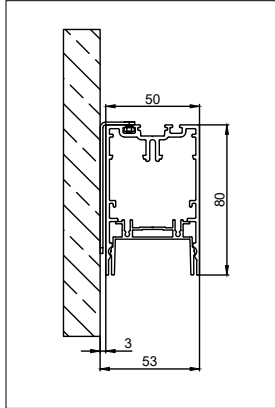

SLD50 NAKED SURFACE WALL - BRONZE

SLD50 NAKED SURFACE WALL - BLACK STRUCTURE

SLD50 NAKED SURFACE WALL - SILVER BRONZE

SLD50 NAKED SURFACE WALL - WHITE STRUCTURE

SLD50 Naked Surface Wall

Base Profile

Dimensions	80mm x 50mm (h x w)
Base thickness	1.5mm
Mounting	Wall
Indoor/Outdoor	Indoor
Finish (RAL finish available on request)	Anodised: aluminium Brushed anodised: bronze, champagne, silver bronze Fine structured scratch resistant powder coating: black, white
IP rating	IP20
Glow Wire Test	960°
CRI	90+
Warranty	5 years