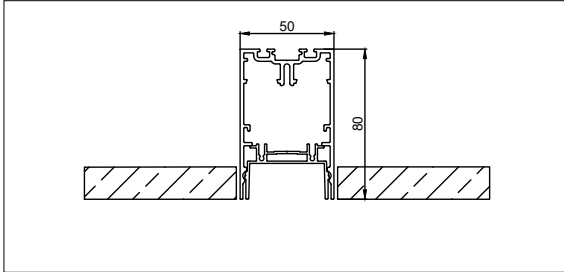

SLD50 Naked Recessed Trimless

Base Profile

Dimensions	80mm x 50mm (h x w)
Mounting Depth	115mm
Base thickness	1.5mm
Mounting	Ceiling recessed
Indoor/Outdoor	Indoor
Finish	Anodised: aluminium Brushed anodised: bronze, champagne, silver bronze Fine structured scratch resistant powder coating: black, white
IP rating	IP20
Glow Wire Test	960°
CRI	90+
Warranty	5 years