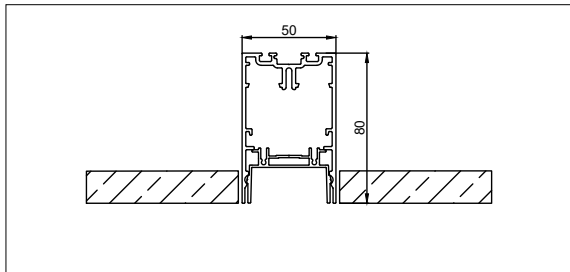

SLD50 Naked Recessed Trimless

Base Profile

Dimensions	80mm x 50mm (h x w)
Mounting Depth	115mm
Base thickness	1.5mm
Mounting	Ceiling recessed
Indoor/Outdoor	Indoor
Finish	Anodised: aluminium Brushed anodised: bronze, champagne, silver bronze Fine structured scratch resistant powder coating: black, white
IP rating	IP20
Glow Wire Test	960°
CRI	90+
Warranty	5 years